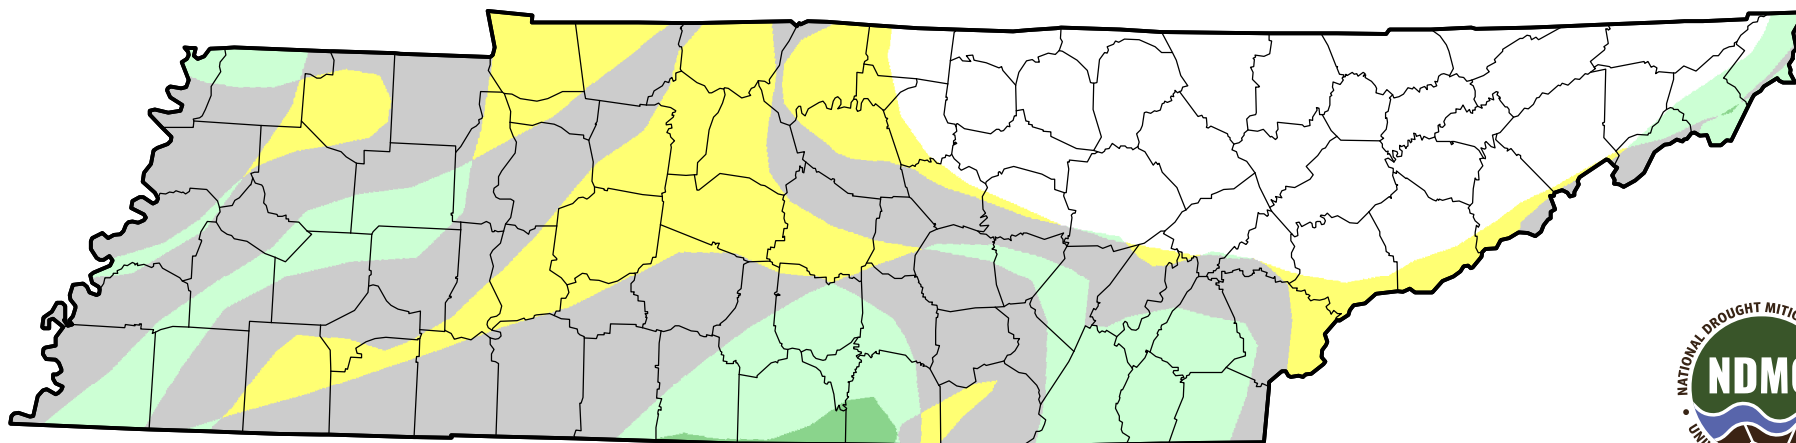

U.S. Drought Monitor Class Change - Tennessee

13 Week

January 25, 2011
compared to
October 28, 2010

droughtmonitor.unl.edu