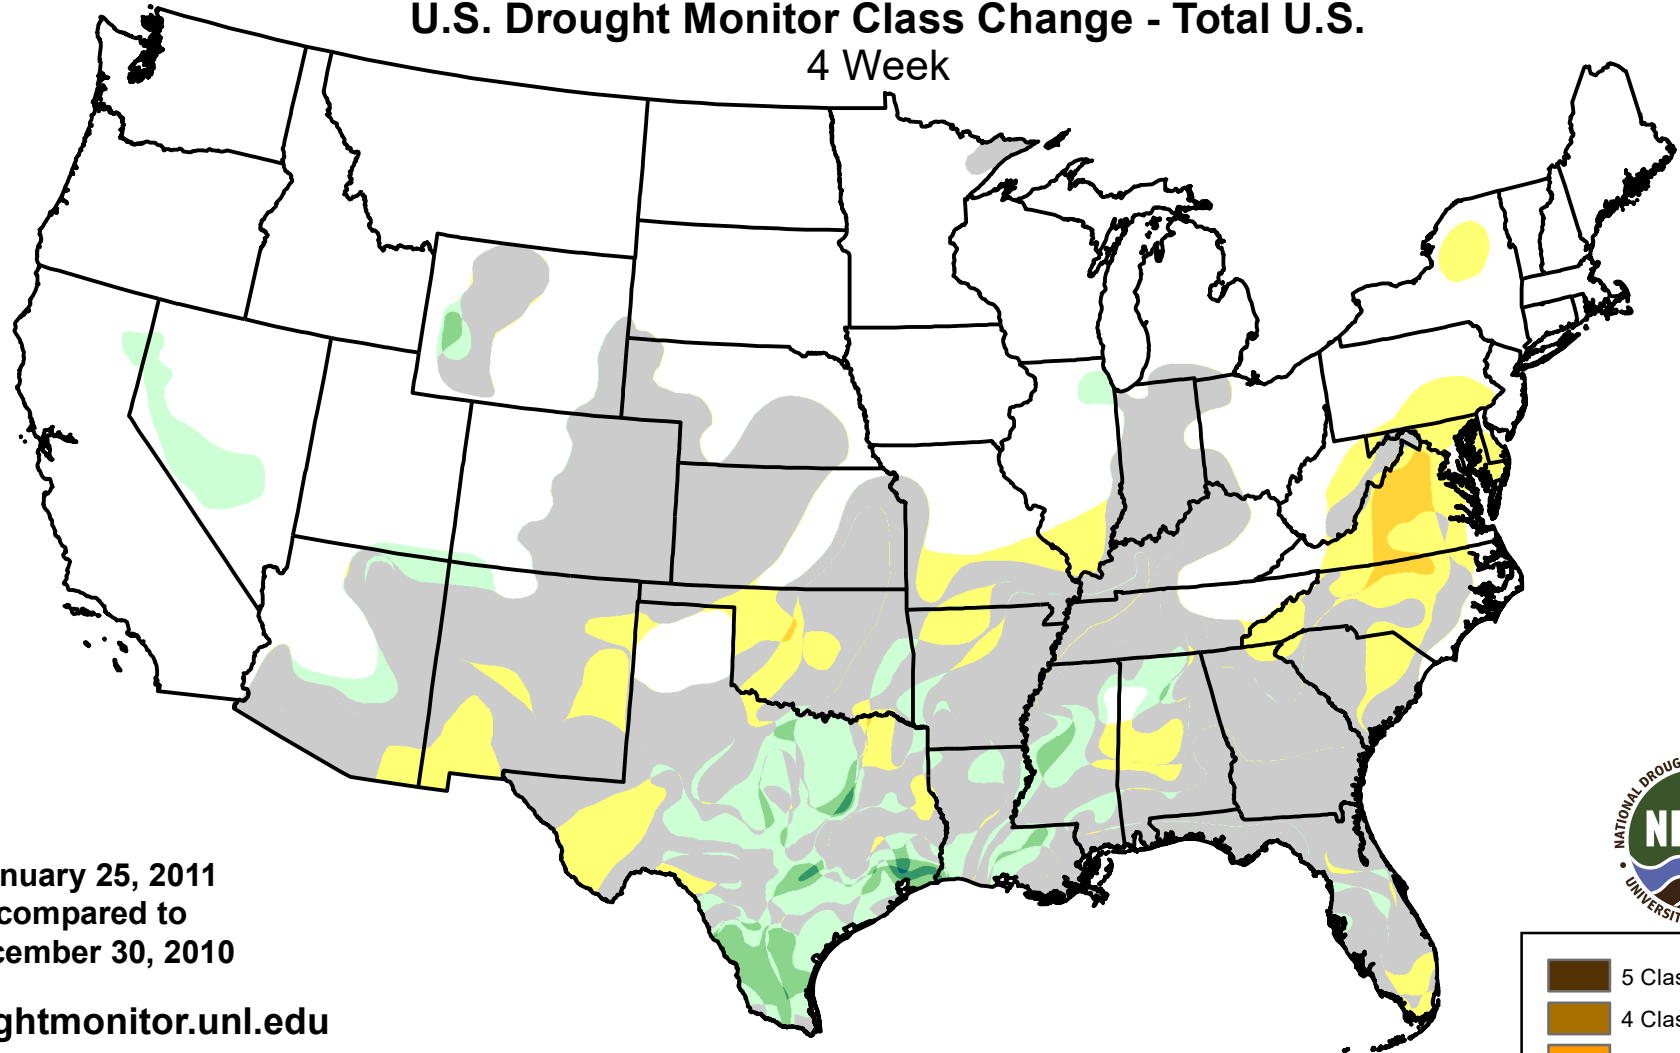

# U.S. Drought Monitor Class Change - Total U.S.

4 Week

January 25, 2011  
compared to  
December 30, 2010

[droughtmonitor.unl.edu](http://droughtmonitor.unl.edu)

-  5 Class Degradation
-  4 Class Degradation
-  3 Class Degradation
-  2 Class Degradation
-  1 Class Degradation
-  No Change
-  1 Class Improvement
-  2 Class Improvement
-  3 Class Improvement
-  4 Class Improvement
-  5 Class Improvement