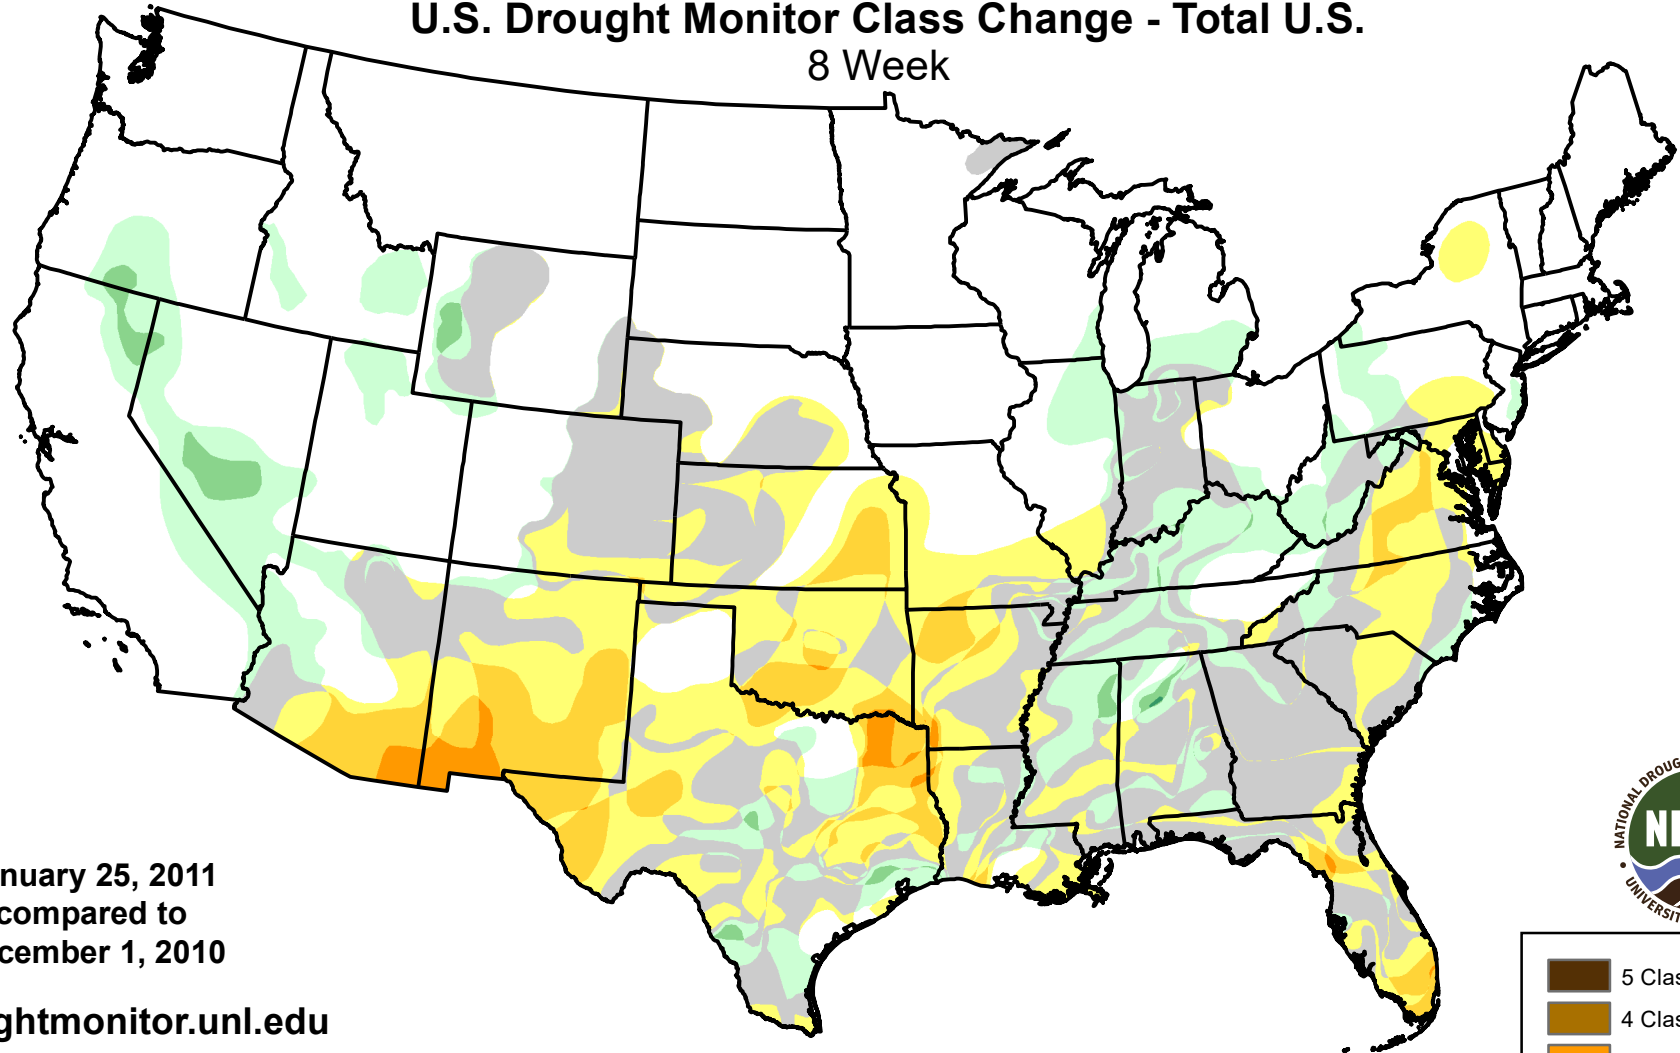

U.S. Drought Monitor Class Change - Total U.S. 8 Week

January 25, 2011
compared to
December 1, 2010

droughtmonitor.unl.edu

-  5 Class Degradation
-  4 Class Degradation
-  3 Class Degradation
-  2 Class Degradation
-  1 Class Degradation
-  No Change
-  1 Class Improvement
-  2 Class Improvement
-  3 Class Improvement
-  4 Class Improvement
-  5 Class Improvement