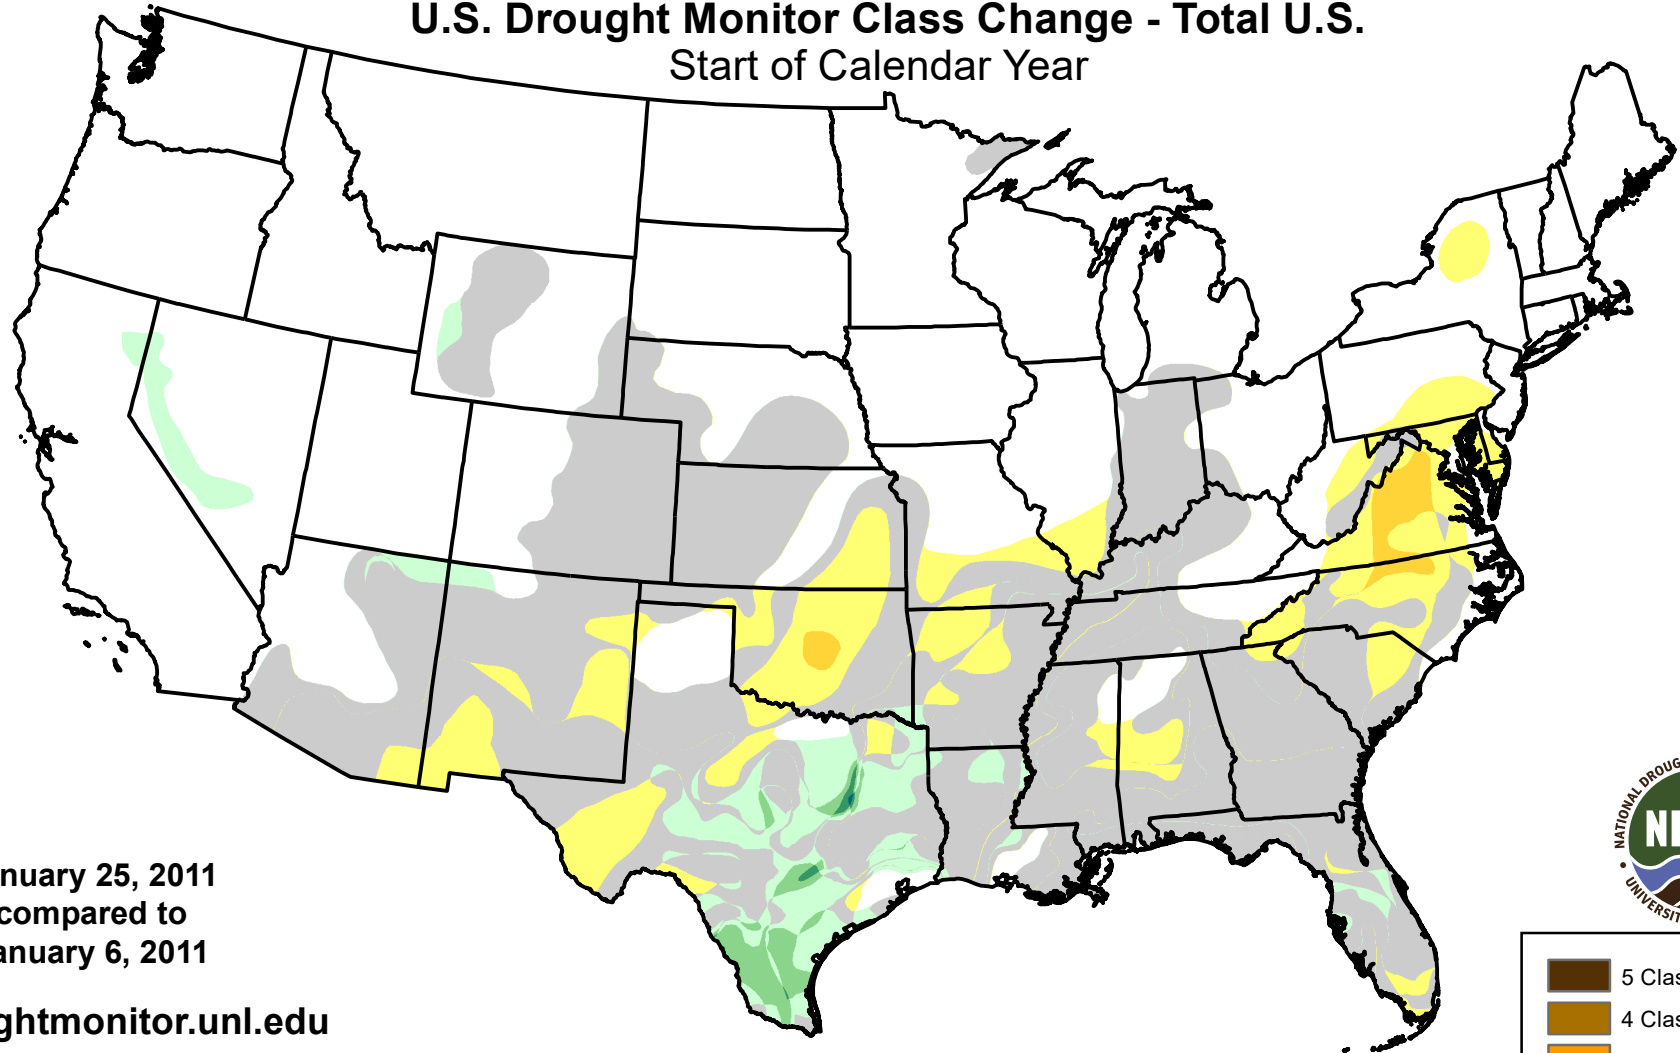

U.S. Drought Monitor Class Change - Total U.S. Start of Calendar Year

January 25, 2011
compared to
January 6, 2011

droughtmonitor.unl.edu

- 5 Class Degradation
- 4 Class Degradation
- 3 Class Degradation
- 2 Class Degradation
- 1 Class Degradation
- No Change
- 1 Class Improvement
- 2 Class Improvement
- 3 Class Improvement
- 4 Class Improvement
- 5 Class Improvement