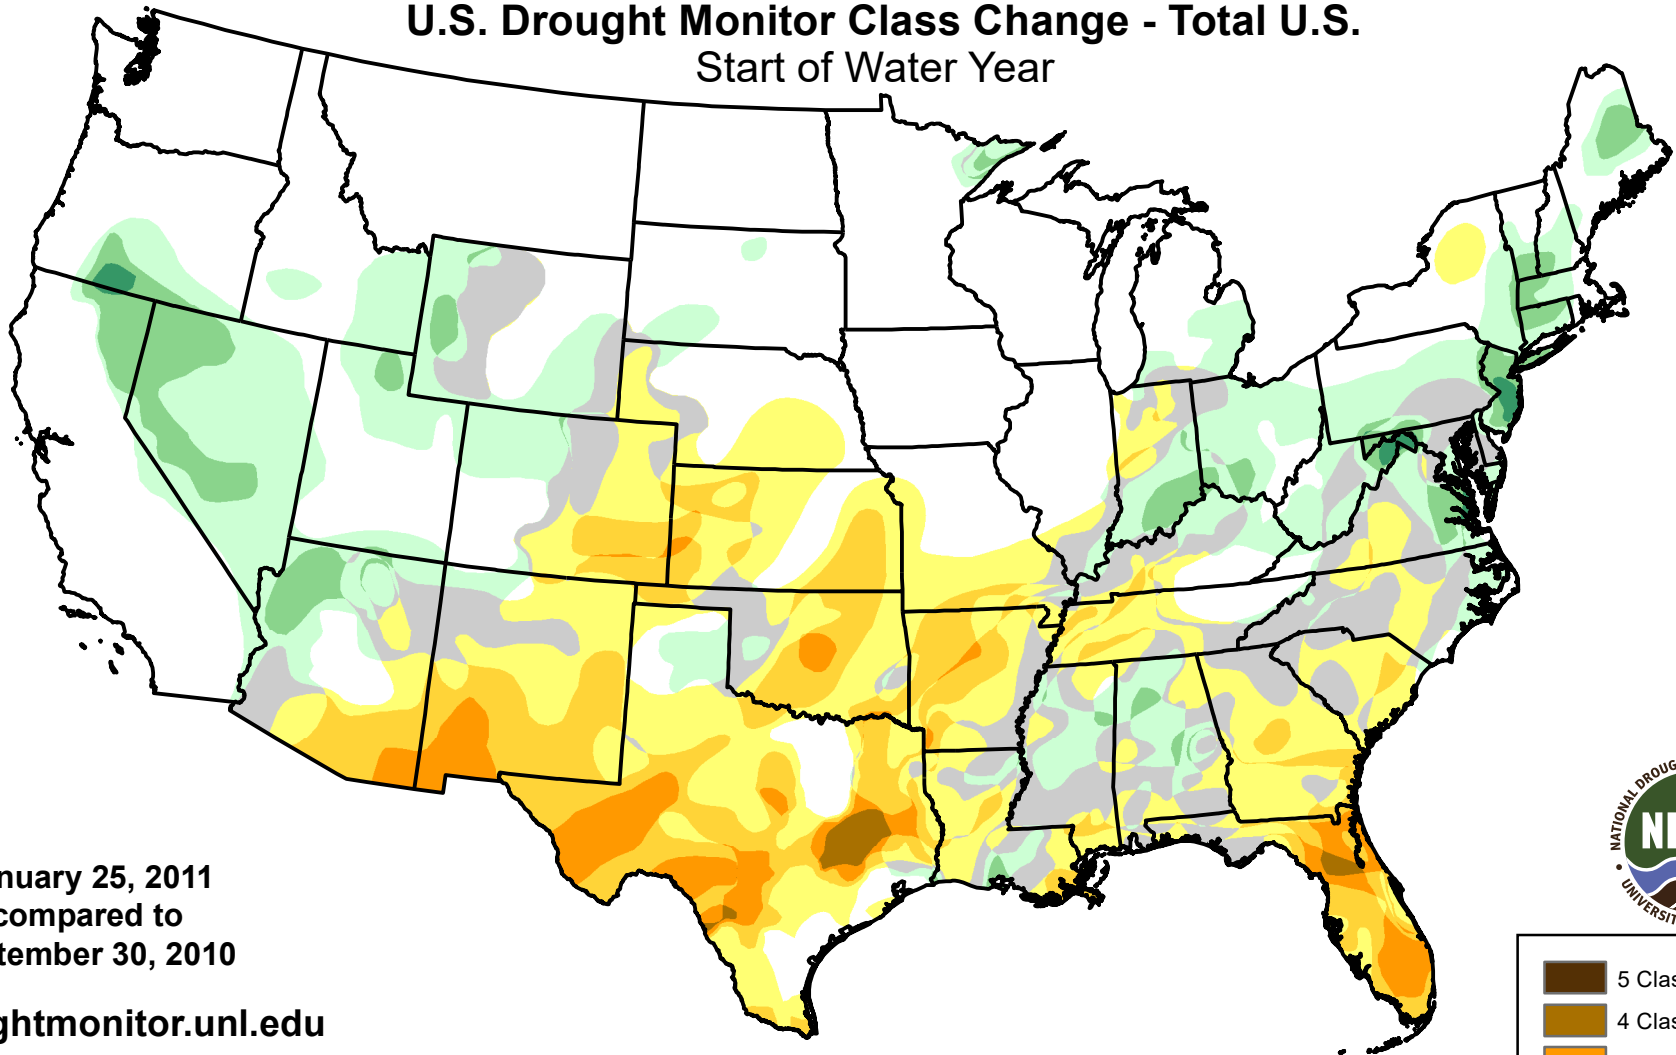

U.S. Drought Monitor Class Change - Total U.S. Start of Water Year

January 25, 2011
compared to
September 30, 2010

droughtmonitor.unl.edu

-  5 Class Degradation
-  4 Class Degradation
-  3 Class Degradation
-  2 Class Degradation
-  1 Class Degradation
-  No Change
-  1 Class Improvement
-  2 Class Improvement
-  3 Class Improvement
-  4 Class Improvement
-  5 Class Improvement