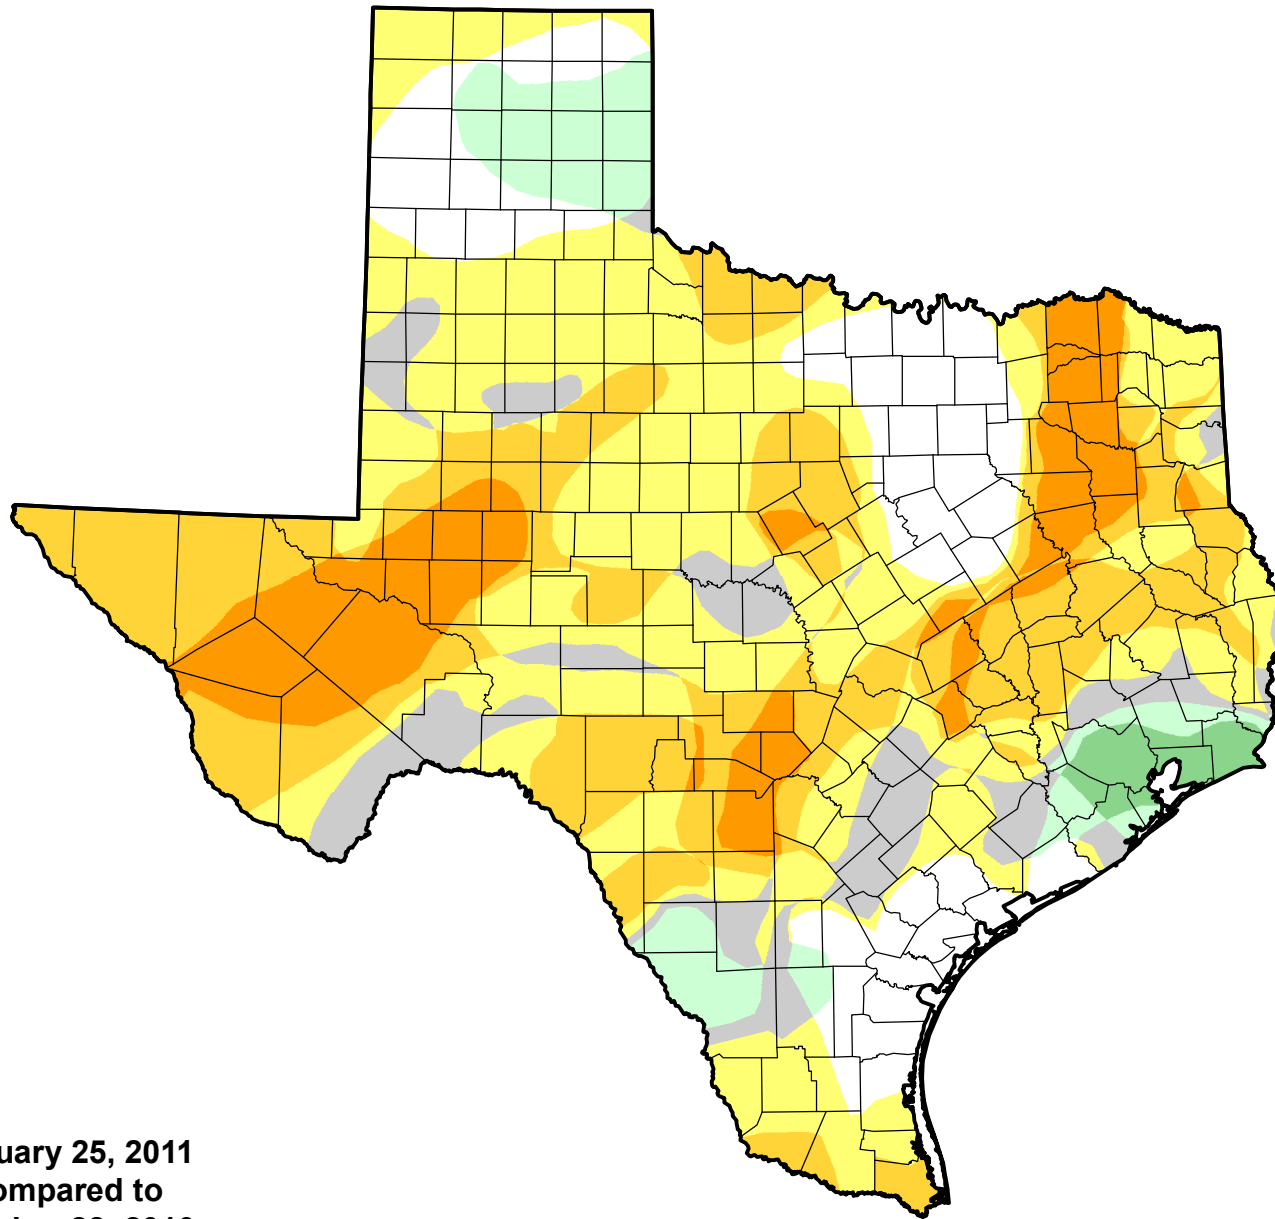

U.S. Drought Monitor Class Change - Texas

13 Week

January 25, 2011
compared to
October 28, 2010

- 5 Class Degradation
- 4 Class Degradation
- 3 Class Degradation
- 2 Class Degradation
- 1 Class Degradation
- No Change
- 1 Class Improvement
- 2 Class Improvement
- 3 Class Improvement
- 4 Class Improvement
- 5 Class Improvement

droughtmonitor.unl.edu