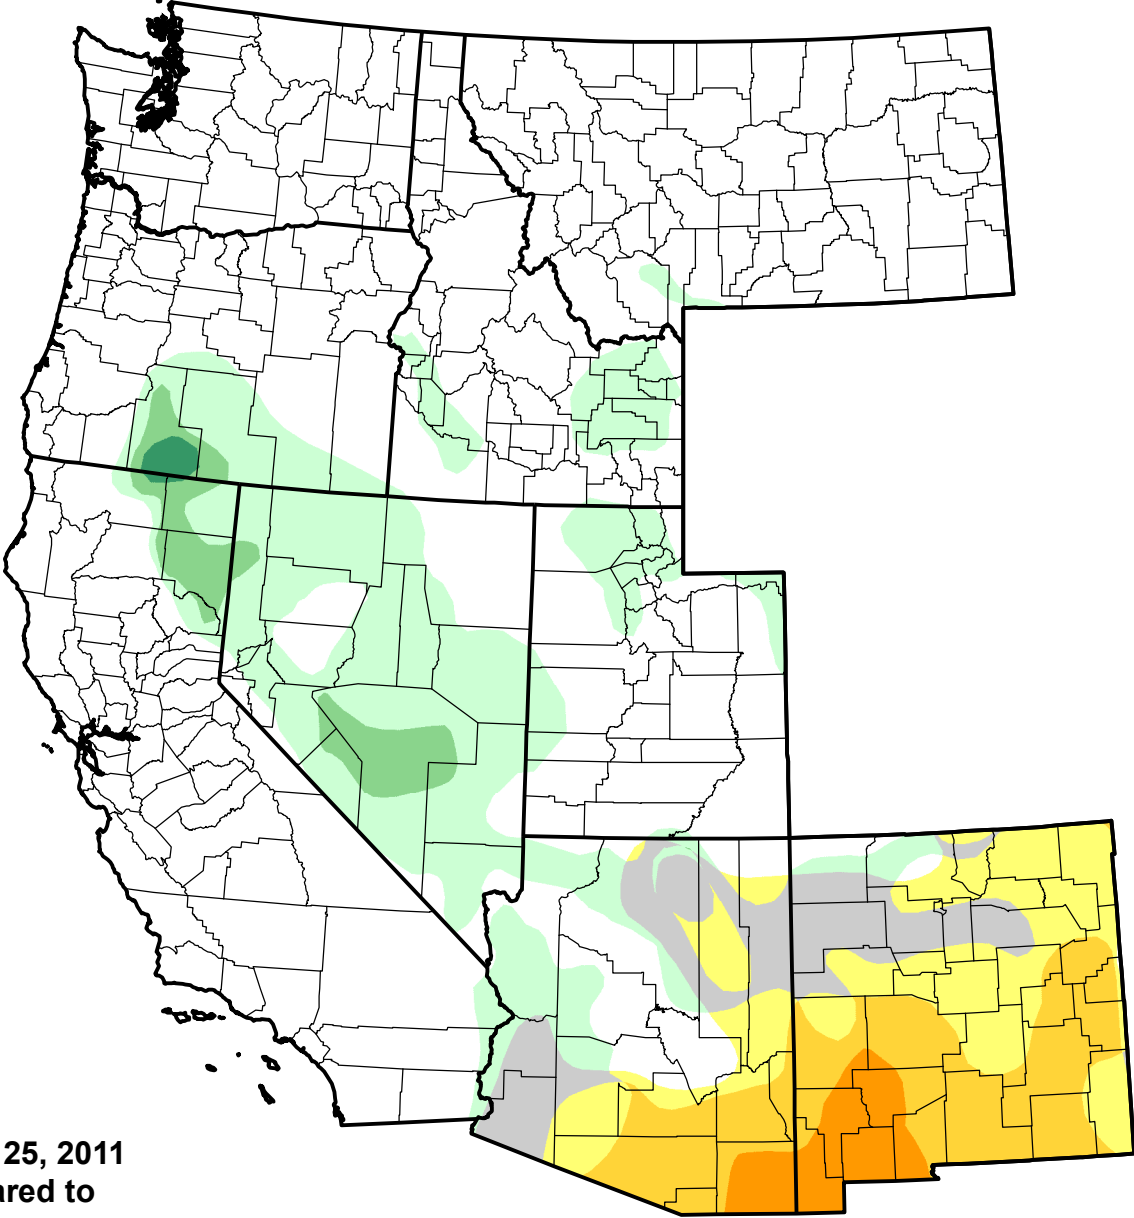

U.S. Drought Monitor Class Change - West 13 Week

January 25, 2011
compared to
October 28, 2010

droughtmonitor.unl.edu

-  5 Class Degradation
-  4 Class Degradation
-  3 Class Degradation
-  2 Class Degradation
-  1 Class Degradation
-  No Change
-  1 Class Improvement
-  2 Class Improvement
-  3 Class Improvement
-  4 Class Improvement
-  5 Class Improvement