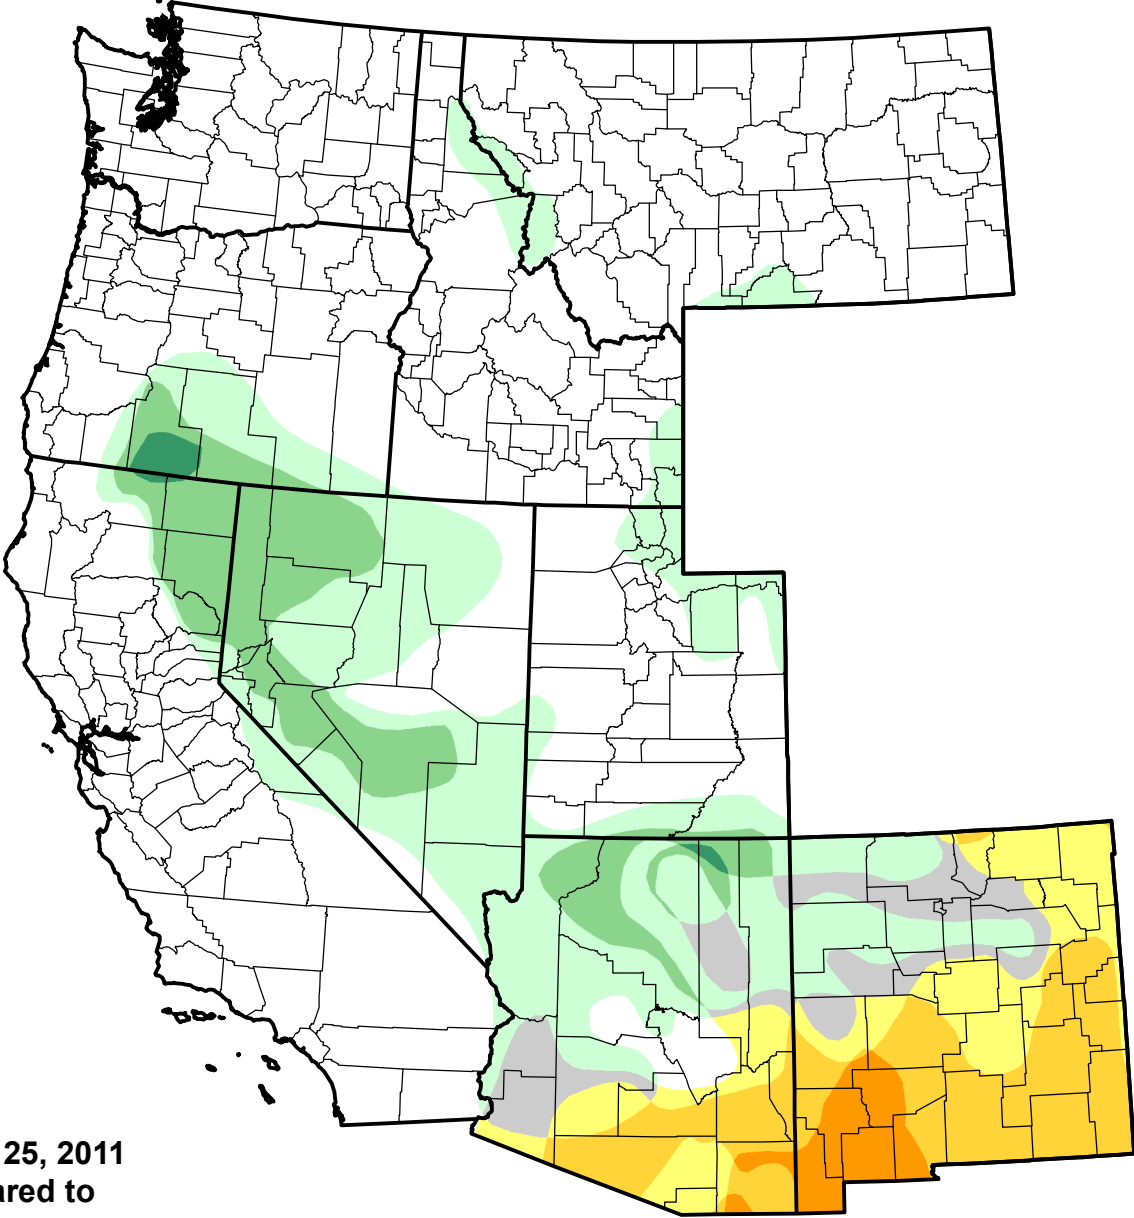

U.S. Drought Monitor Class Change - West

26 Week

January 25, 2011
compared to
July 29, 2010

droughtmonitor.unl.edu

-  5 Class Degradation
-  4 Class Degradation
-  3 Class Degradation
-  2 Class Degradation
-  1 Class Degradation
-  No Change
-  1 Class Improvement
-  2 Class Improvement
-  3 Class Improvement
-  4 Class Improvement
-  5 Class Improvement