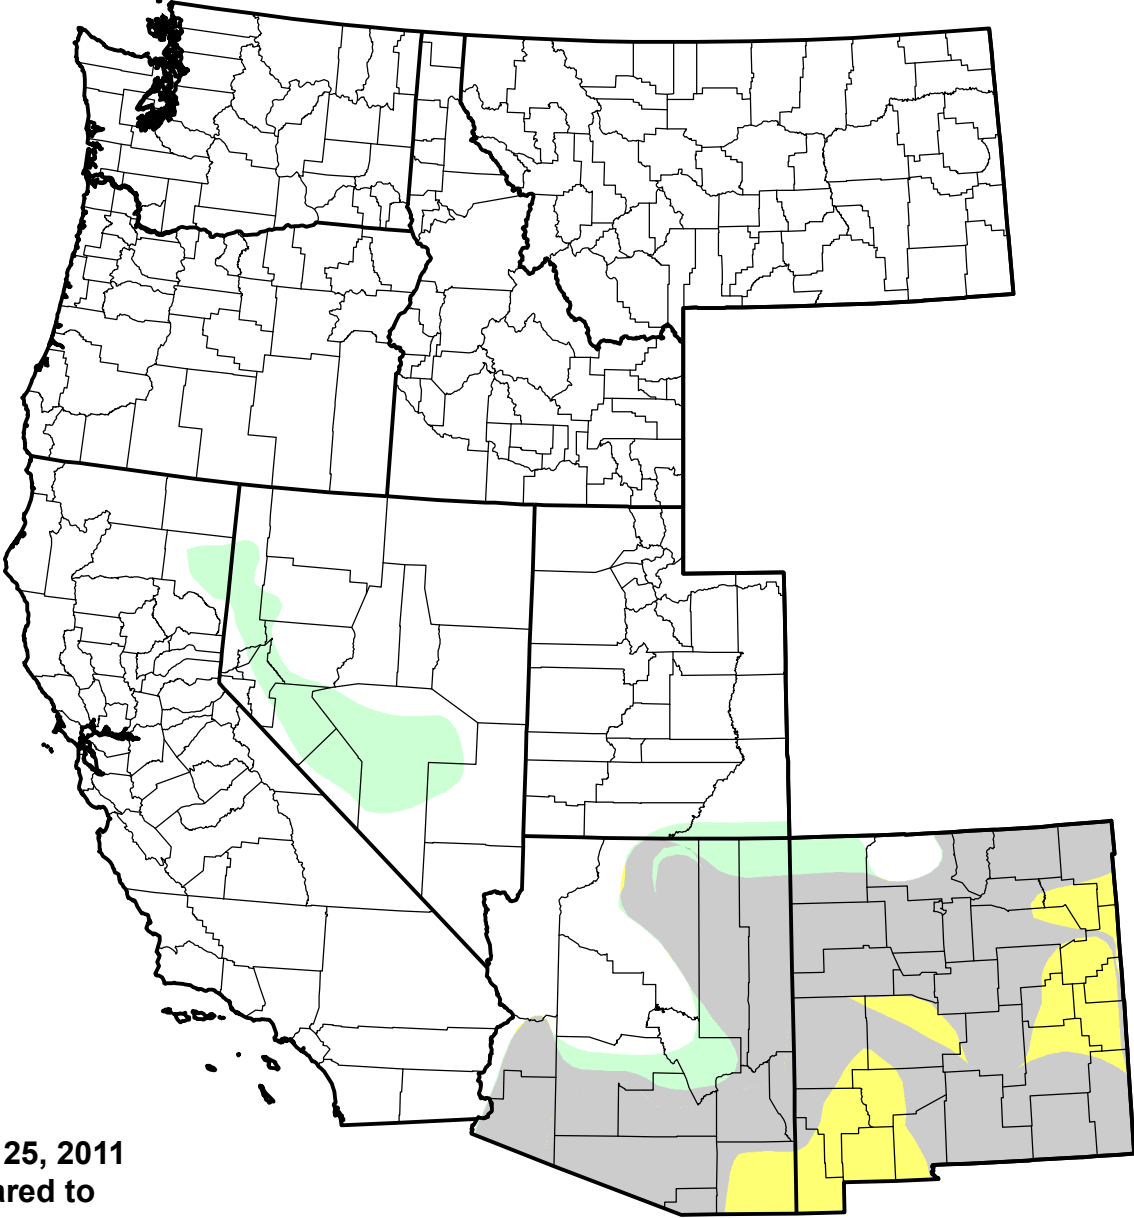

# U.S. Drought Monitor Class Change - West

## 4 Week

January 25, 2011  
compared to  
December 30, 2010

[droughtmonitor.unl.edu](http://droughtmonitor.unl.edu)

-  5 Class Degradation
-  4 Class Degradation
-  3 Class Degradation
-  2 Class Degradation
-  1 Class Degradation
-  No Change
-  1 Class Improvement
-  2 Class Improvement
-  3 Class Improvement
-  4 Class Improvement
-  5 Class Improvement