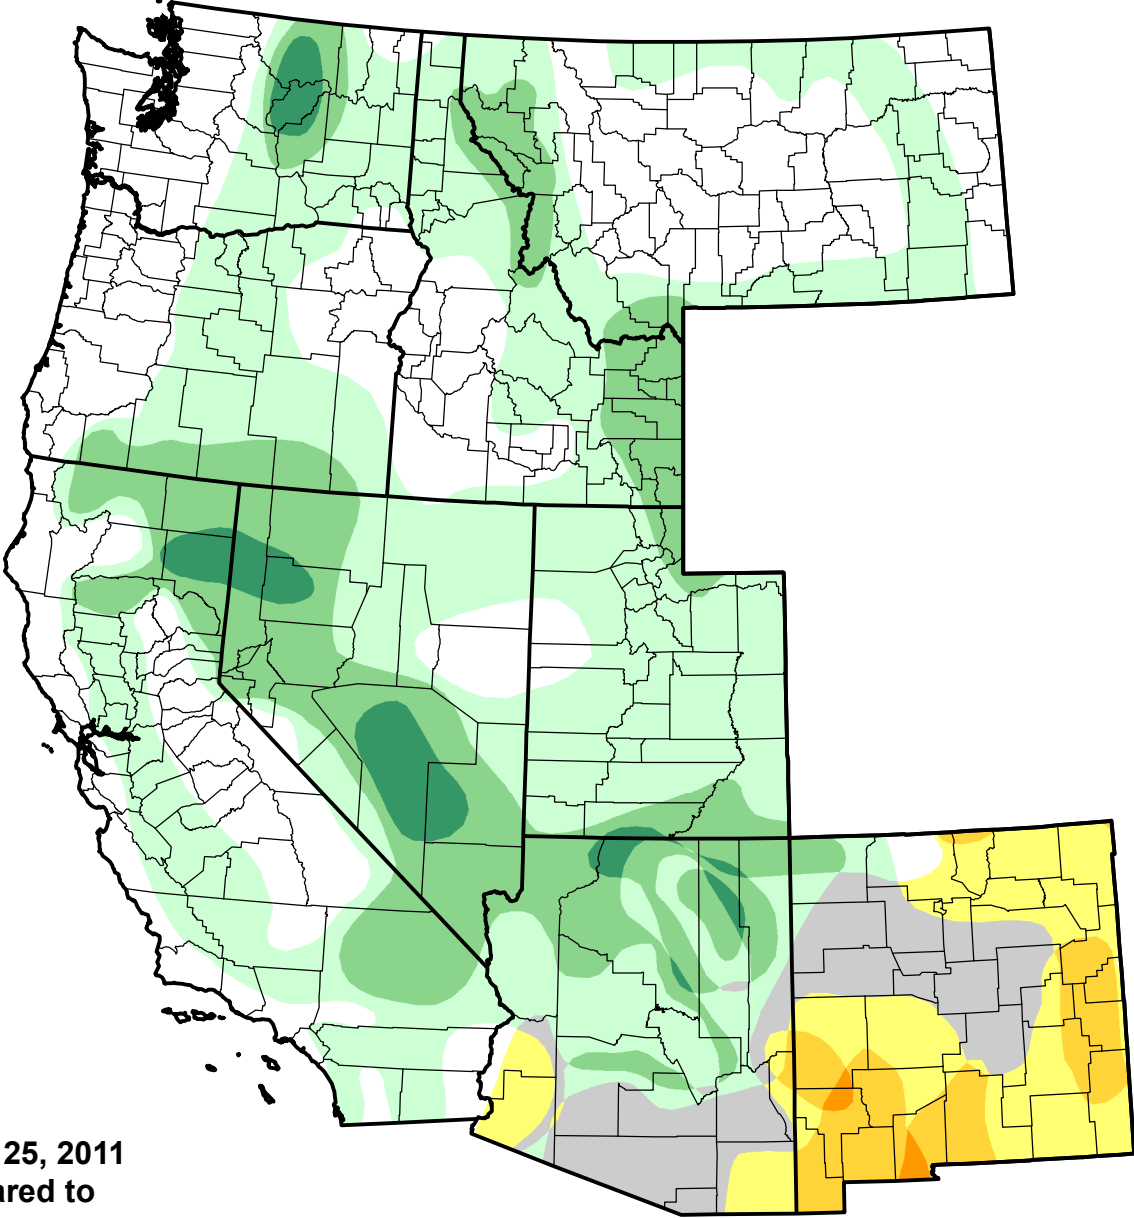

# U.S. Drought Monitor Class Change - West

## 52 Week

January 25, 2011  
compared to  
January 28, 2010

[droughtmonitor.unl.edu](http://droughtmonitor.unl.edu)

-  5 Class Degradation
-  4 Class Degradation
-  3 Class Degradation
-  2 Class Degradation
-  1 Class Degradation
-  No Change
-  1 Class Improvement
-  2 Class Improvement
-  3 Class Improvement
-  4 Class Improvement
-  5 Class Improvement