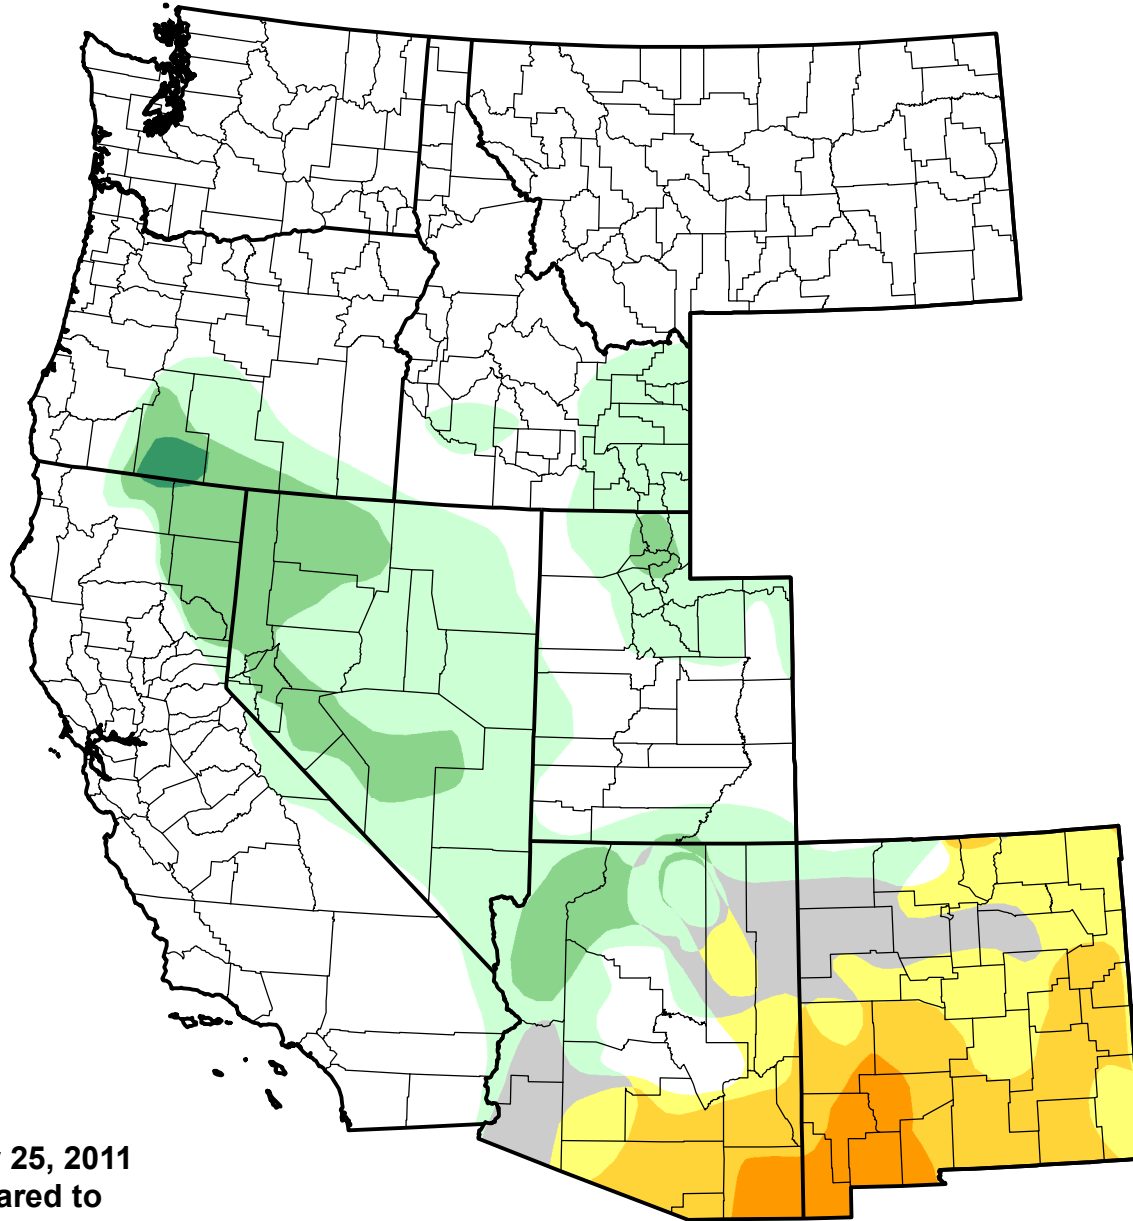

# U.S. Drought Monitor Class Change - West

## Start of Water Year

January 25, 2011  
compared to  
September 30, 2010

[droughtmonitor.unl.edu](http://droughtmonitor.unl.edu)

-  5 Class Degradation
-  4 Class Degradation
-  3 Class Degradation
-  2 Class Degradation
-  1 Class Degradation
-  No Change
-  1 Class Improvement
-  2 Class Improvement
-  3 Class Improvement
-  4 Class Improvement
-  5 Class Improvement