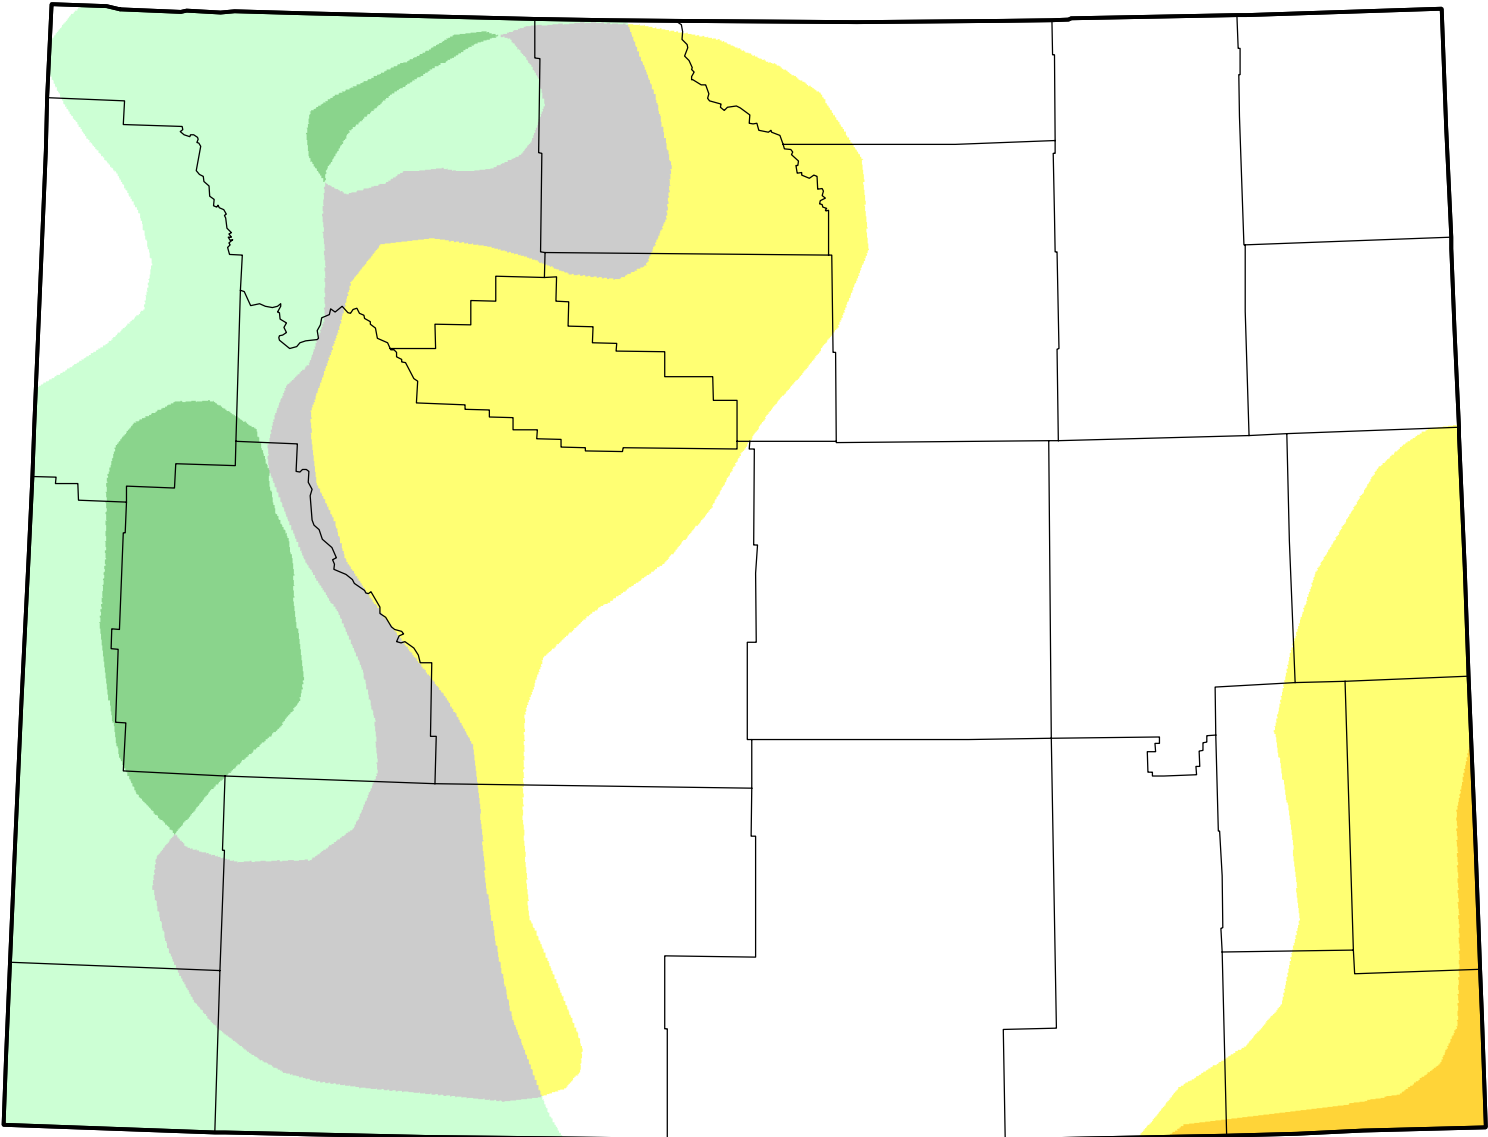

U.S. Drought Monitor Class Change - Wyoming

26 Week

January 25, 2011
compared to
July 29, 2010

droughtmonitor.unl.edu

-  5 Class Degradation
-  4 Class Degradation
-  3 Class Degradation
-  2 Class Degradation
-  1 Class Degradation
-  No Change
-  1 Class Improvement
-  2 Class Improvement
-  3 Class Improvement
-  4 Class Improvement
-  5 Class Improvement