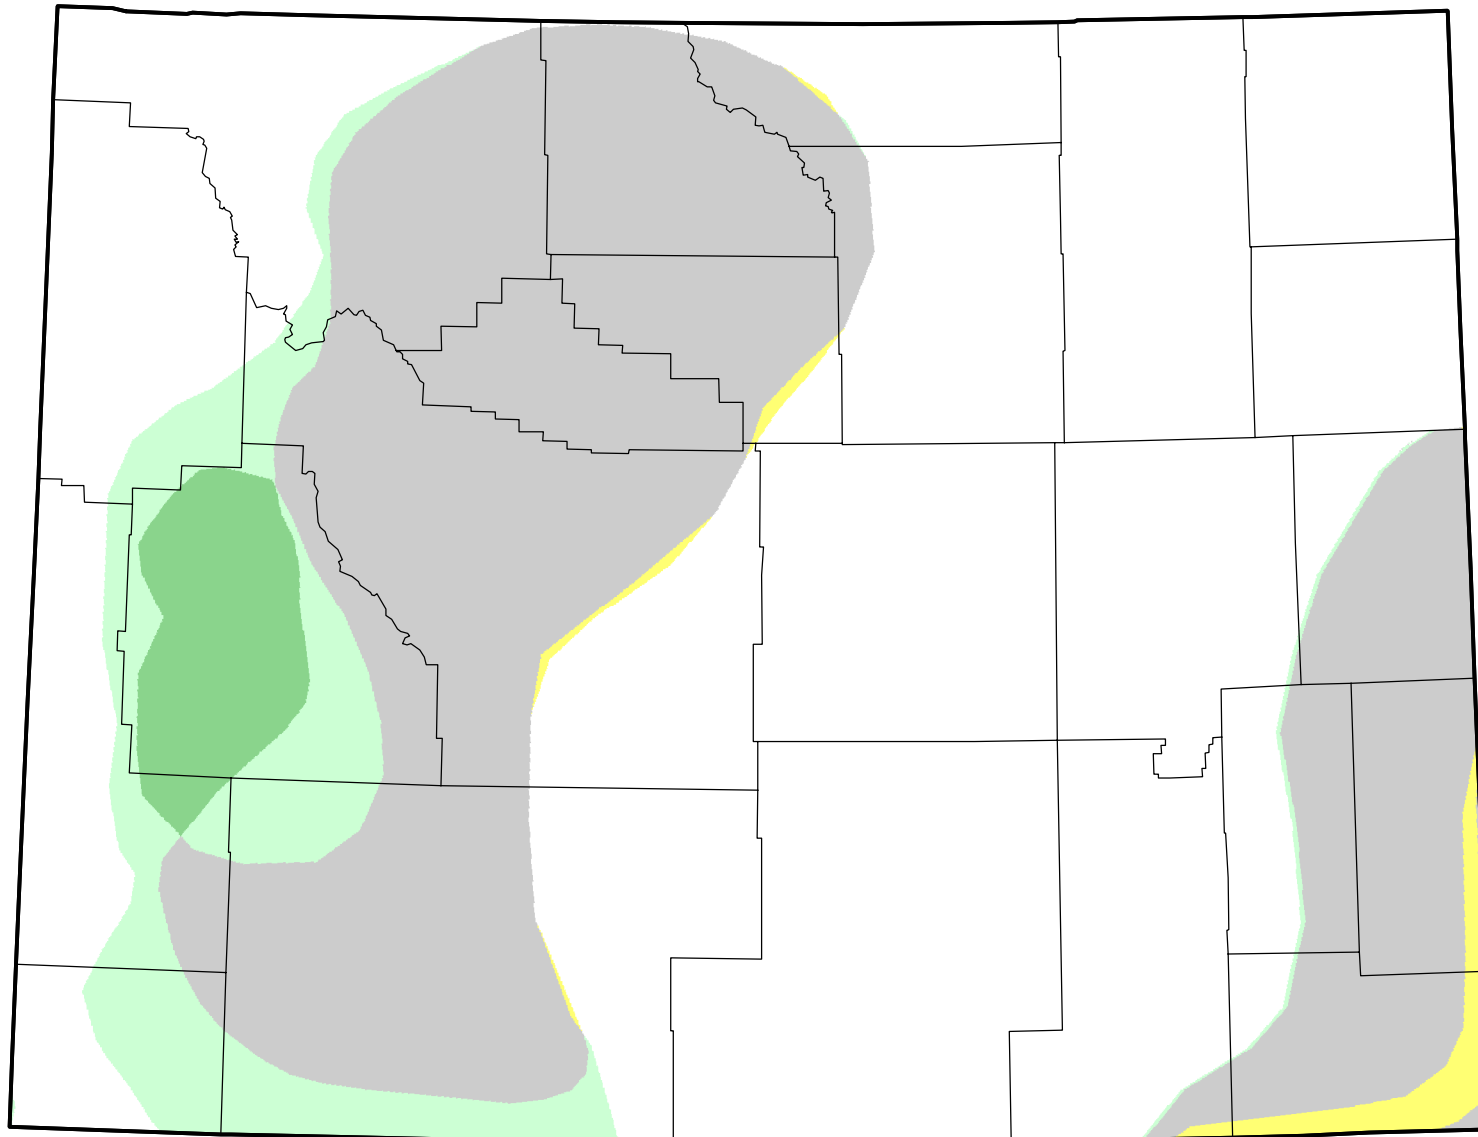

U.S. Drought Monitor Class Change - Wyoming

8 Week

January 25, 2011
compared to
December 1, 2010

droughtmonitor.unl.edu

-  5 Class Degradation
-  4 Class Degradation
-  3 Class Degradation
-  2 Class Degradation
-  1 Class Degradation
-  No Change
-  1 Class Improvement
-  2 Class Improvement
-  3 Class Improvement
-  4 Class Improvement
-  5 Class Improvement