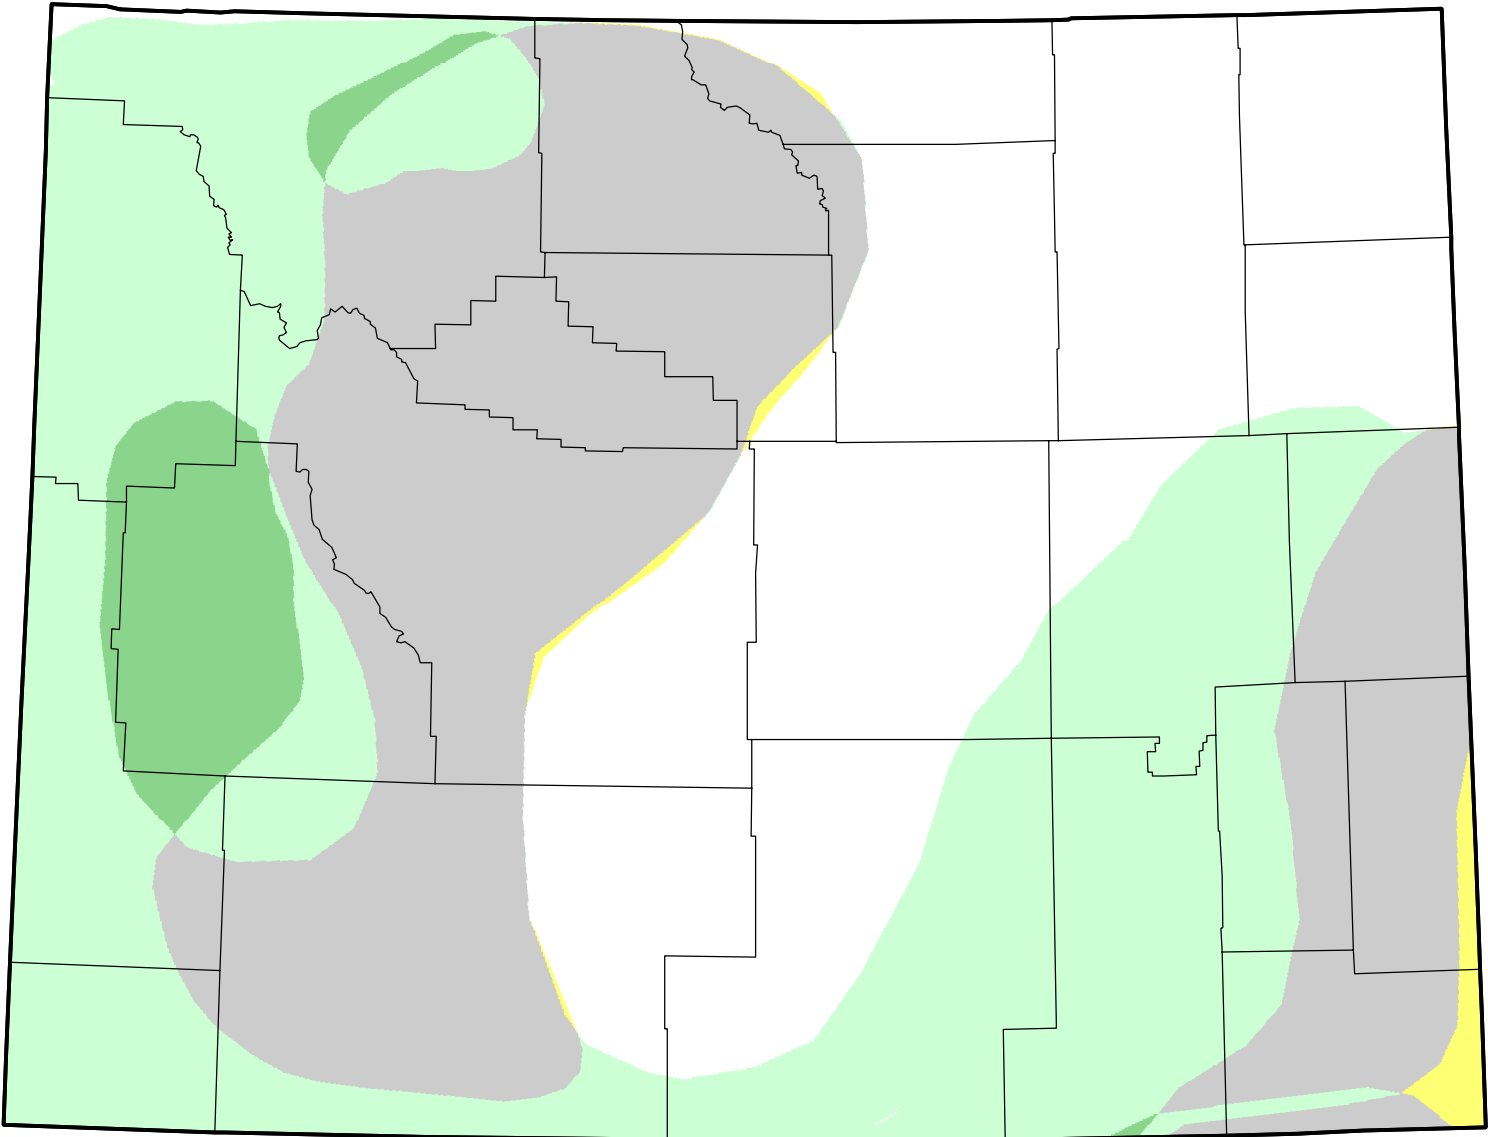

U.S. Drought Monitor Class Change - Wyoming

Start of Water Year

January 25, 2011
compared to
September 30, 2010

droughtmonitor.unl.edu

-  5 Class Degradation
-  4 Class Degradation
-  3 Class Degradation
-  2 Class Degradation
-  1 Class Degradation
-  No Change
-  1 Class Improvement
-  2 Class Improvement
-  3 Class Improvement
-  4 Class Improvement
-  5 Class Improvement