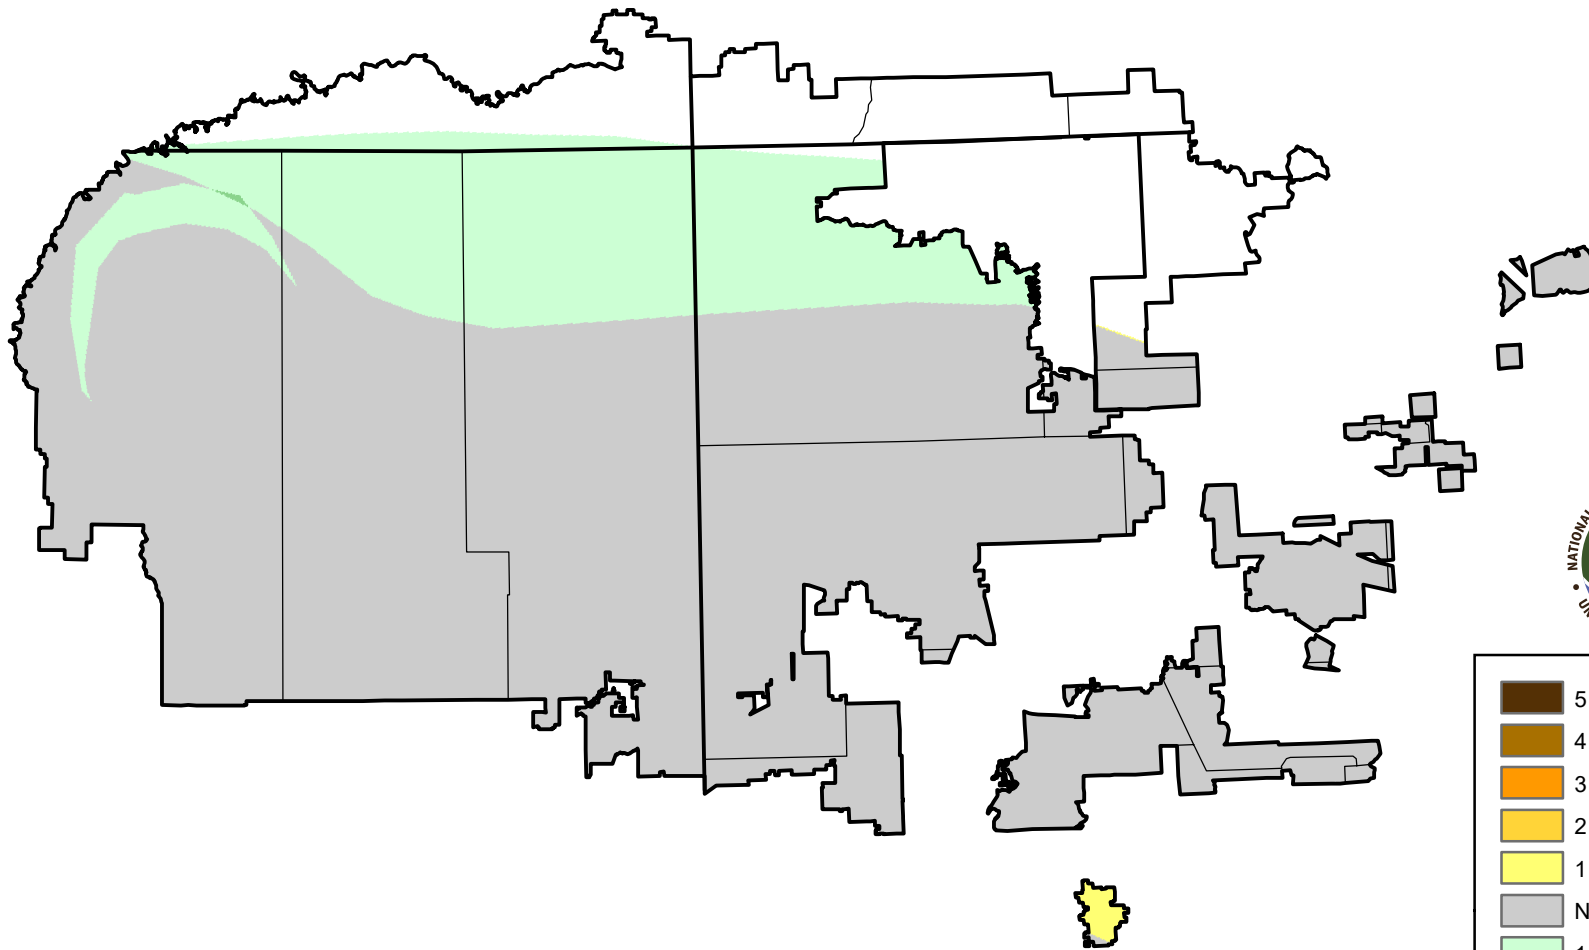

U.S. Drought Monitor Class Change - 4 Corners

4 Week

February 1, 2011
compared to
January 6, 2011

droughtmonitor.unl.edu