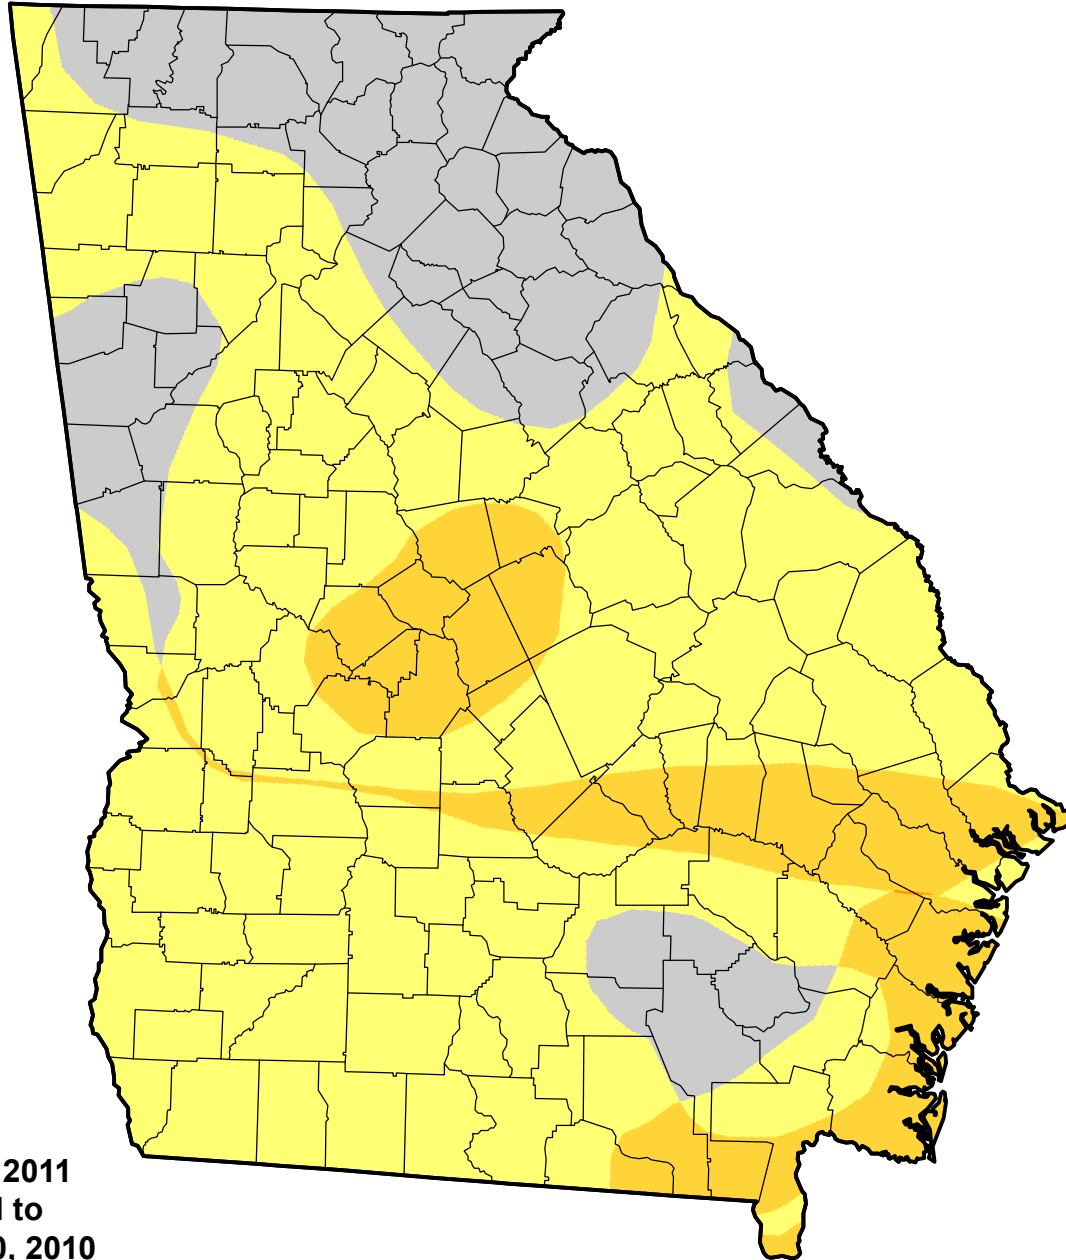

U.S. Drought Monitor Class Change - Georgia

Start of Water Year

February 1, 2011
compared to
September 30, 2010

droughtmonitor.unl.edu