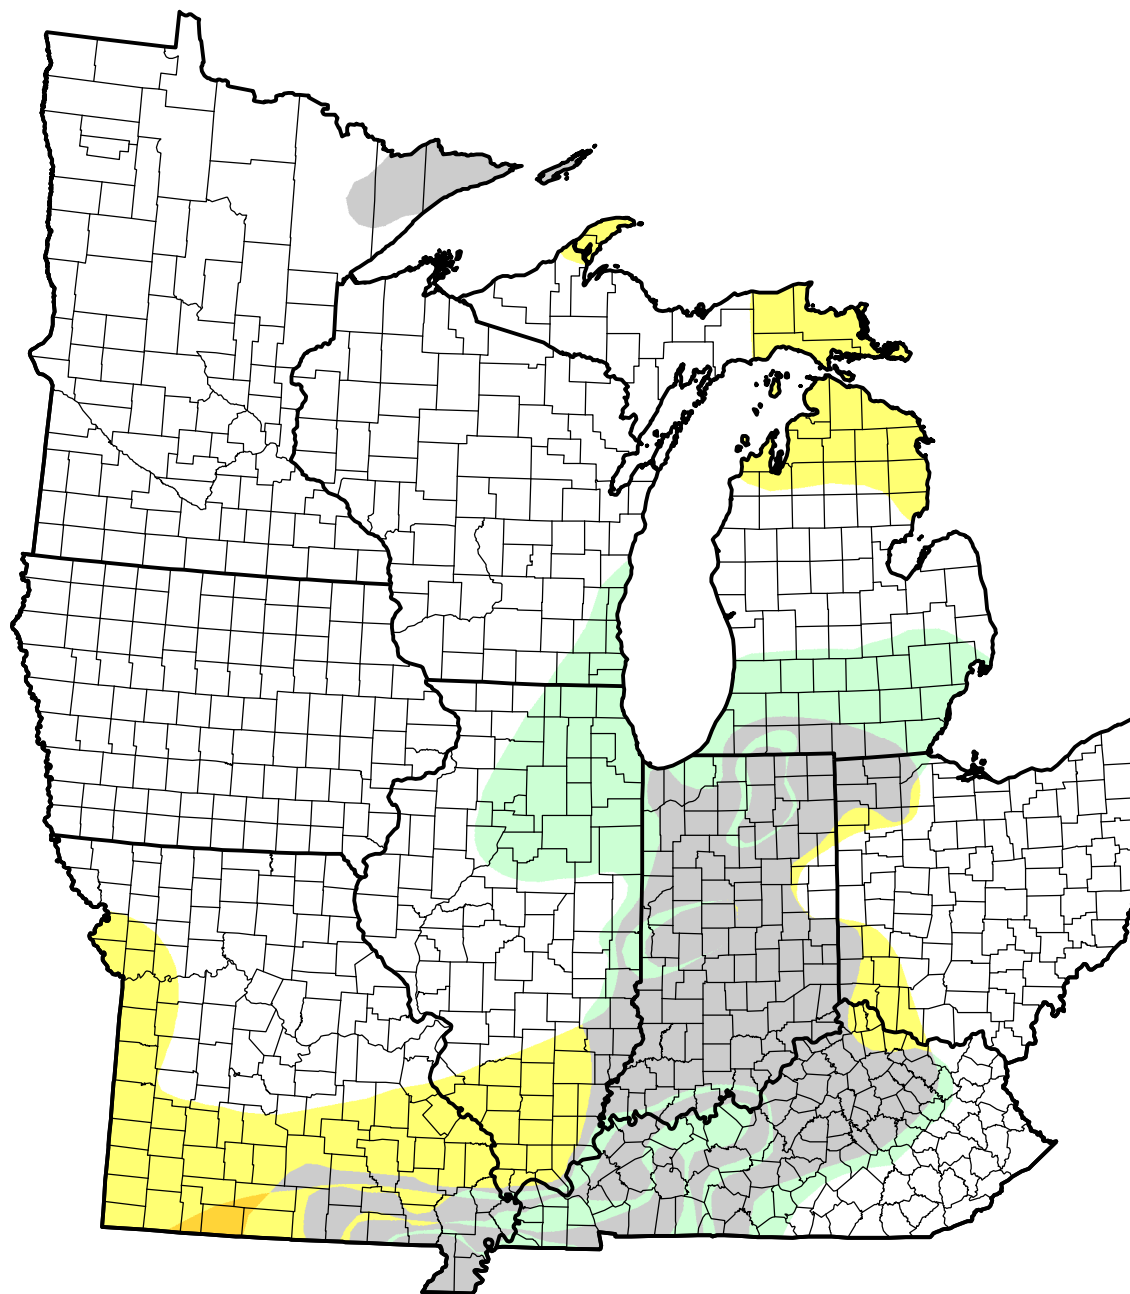

U.S. Drought Monitor Class Change - Midwest

8 Week

February 1, 2011
compared to
December 9, 2010

droughtmonitor.unl.edu

-  5 Class Degradation
-  4 Class Degradation
-  3 Class Degradation
-  2 Class Degradation
-  1 Class Degradation
-  No Change
-  1 Class Improvement
-  2 Class Improvement
-  3 Class Improvement
-  4 Class Improvement
-  5 Class Improvement