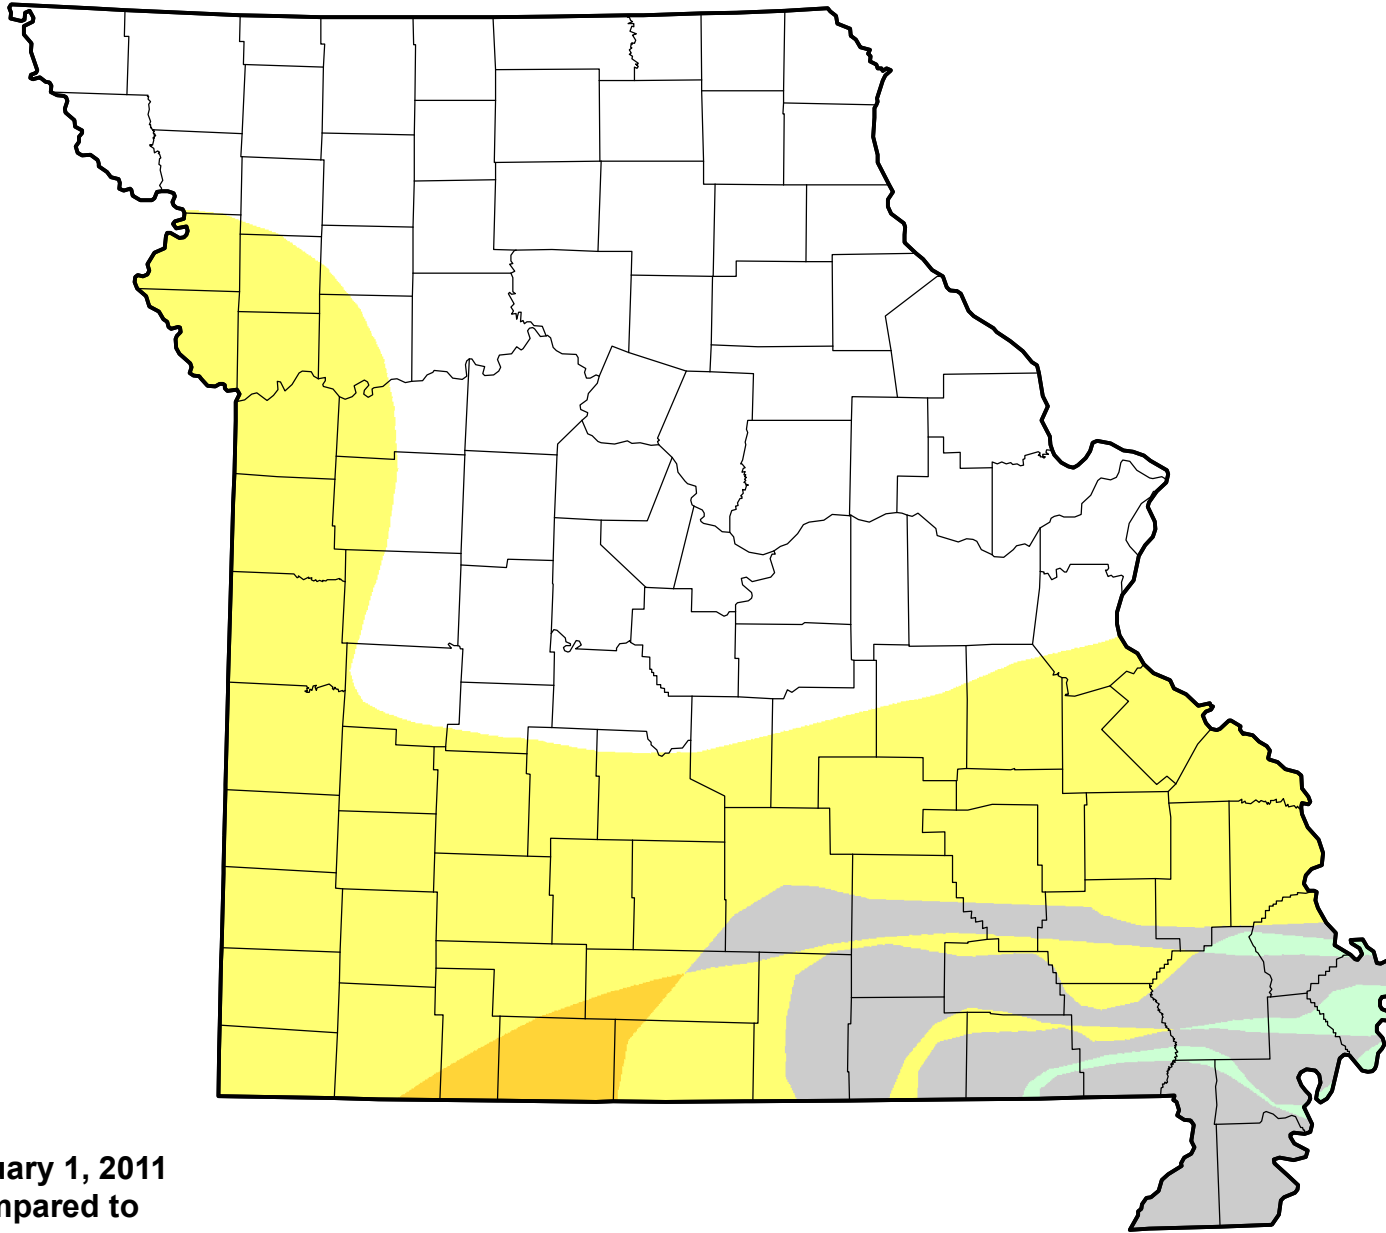

# U.S. Drought Monitor Class Change - Missouri

## 8 Week

February 1, 2011  
compared to  
December 9, 2010

[droughtmonitor.unl.edu](http://droughtmonitor.unl.edu)

-  5 Class Degradation
-  4 Class Degradation
-  3 Class Degradation
-  2 Class Degradation
-  1 Class Degradation
-  No Change
-  1 Class Improvement
-  2 Class Improvement
-  3 Class Improvement
-  4 Class Improvement
-  5 Class Improvement