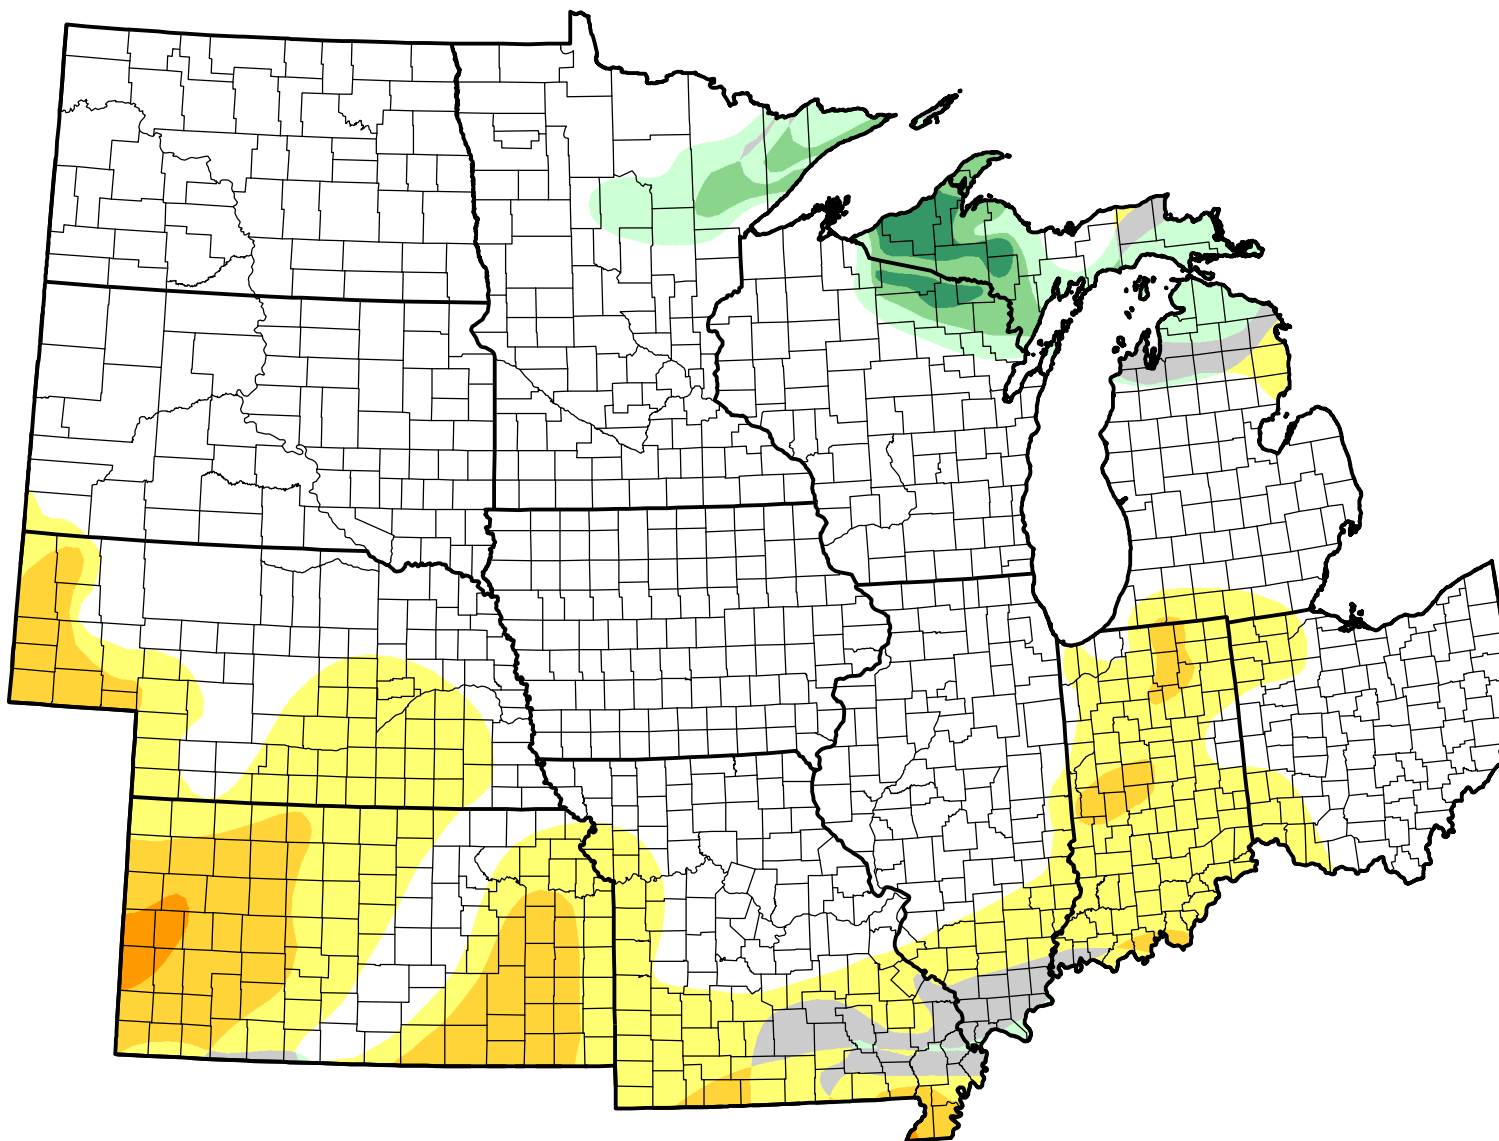

U.S. Drought Monitor Class Change - U2U North Central States 26 Week

February 1, 2011
compared to
August 5, 2010

droughtmonitor.unl.edu

-  5 Class Degradation
-  4 Class Degradation
-  3 Class Degradation
-  2 Class Degradation
-  1 Class Degradation
-  No Change
-  1 Class Improvement
-  2 Class Improvement
-  3 Class Improvement
-  4 Class Improvement
-  5 Class Improvement