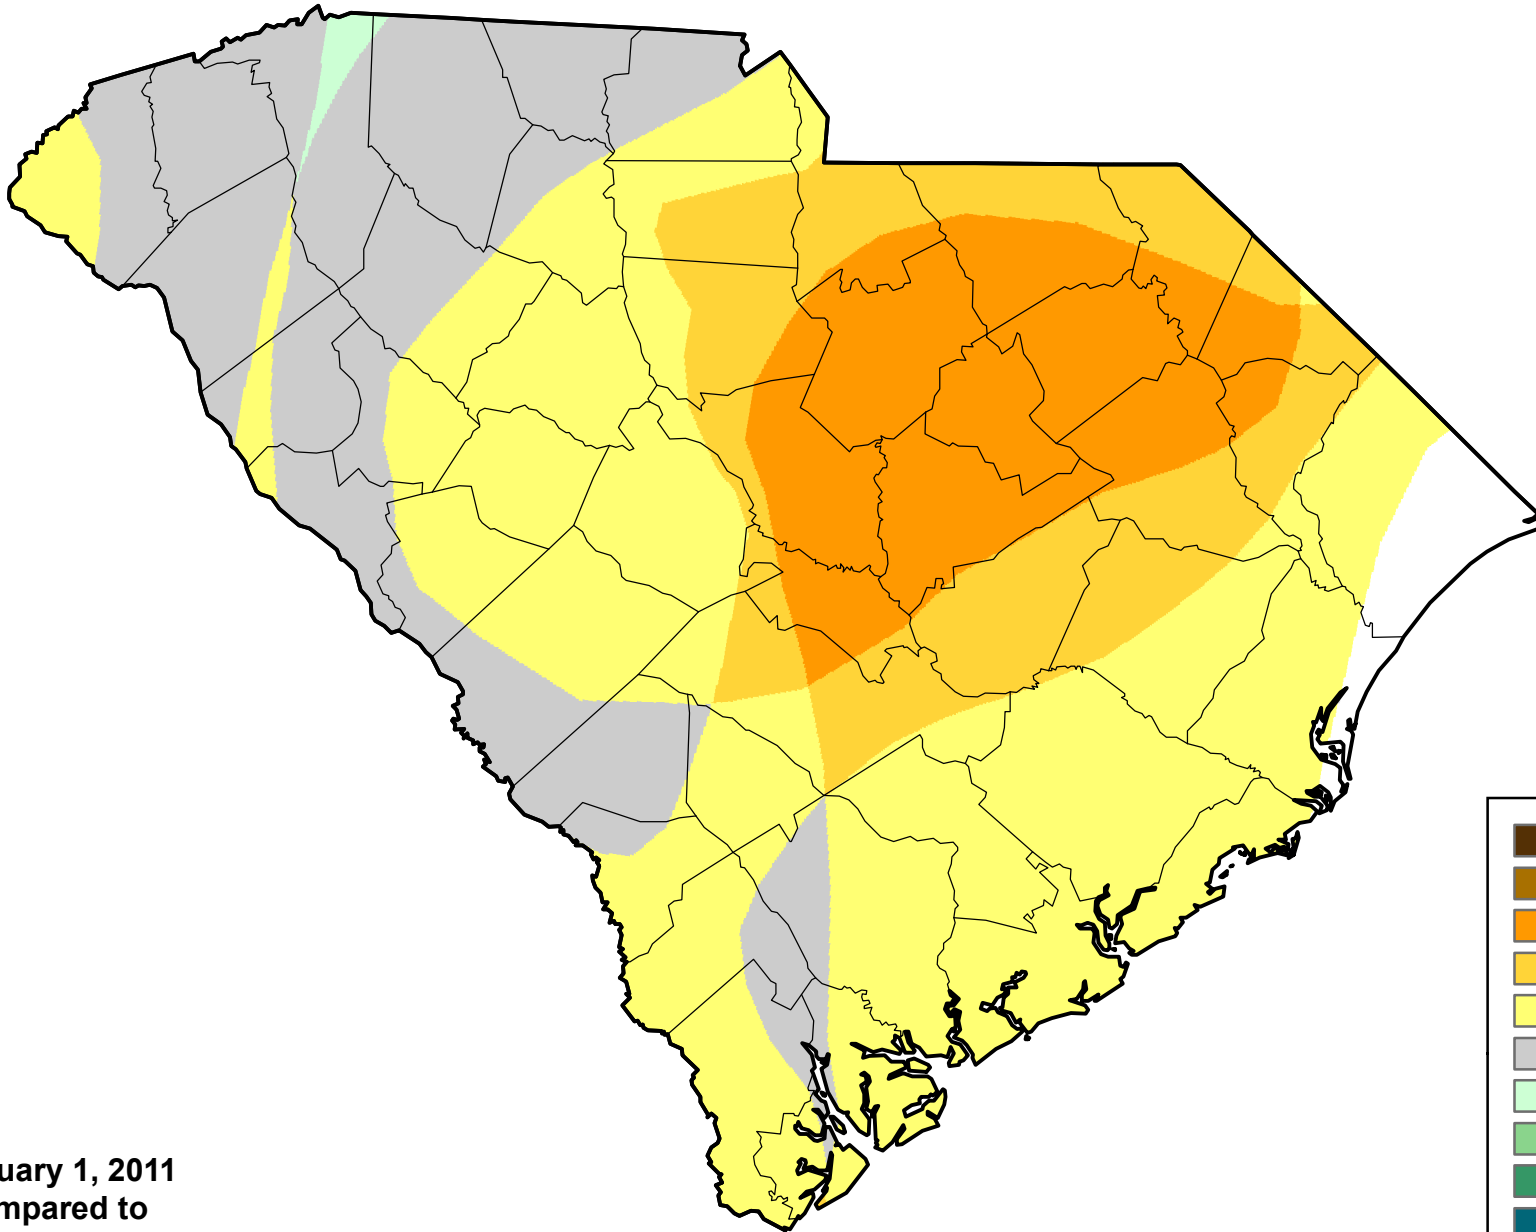

U.S. Drought Monitor Class Change - South Carolina

13 Week

February 1, 2011
compared to
November 4, 2010

droughtmonitor.unl.edu

-  5 Class Degradation
-  4 Class Degradation
-  3 Class Degradation
-  2 Class Degradation
-  1 Class Degradation
-  No Change
-  1 Class Improvement
-  2 Class Improvement
-  3 Class Improvement
-  4 Class Improvement
-  5 Class Improvement