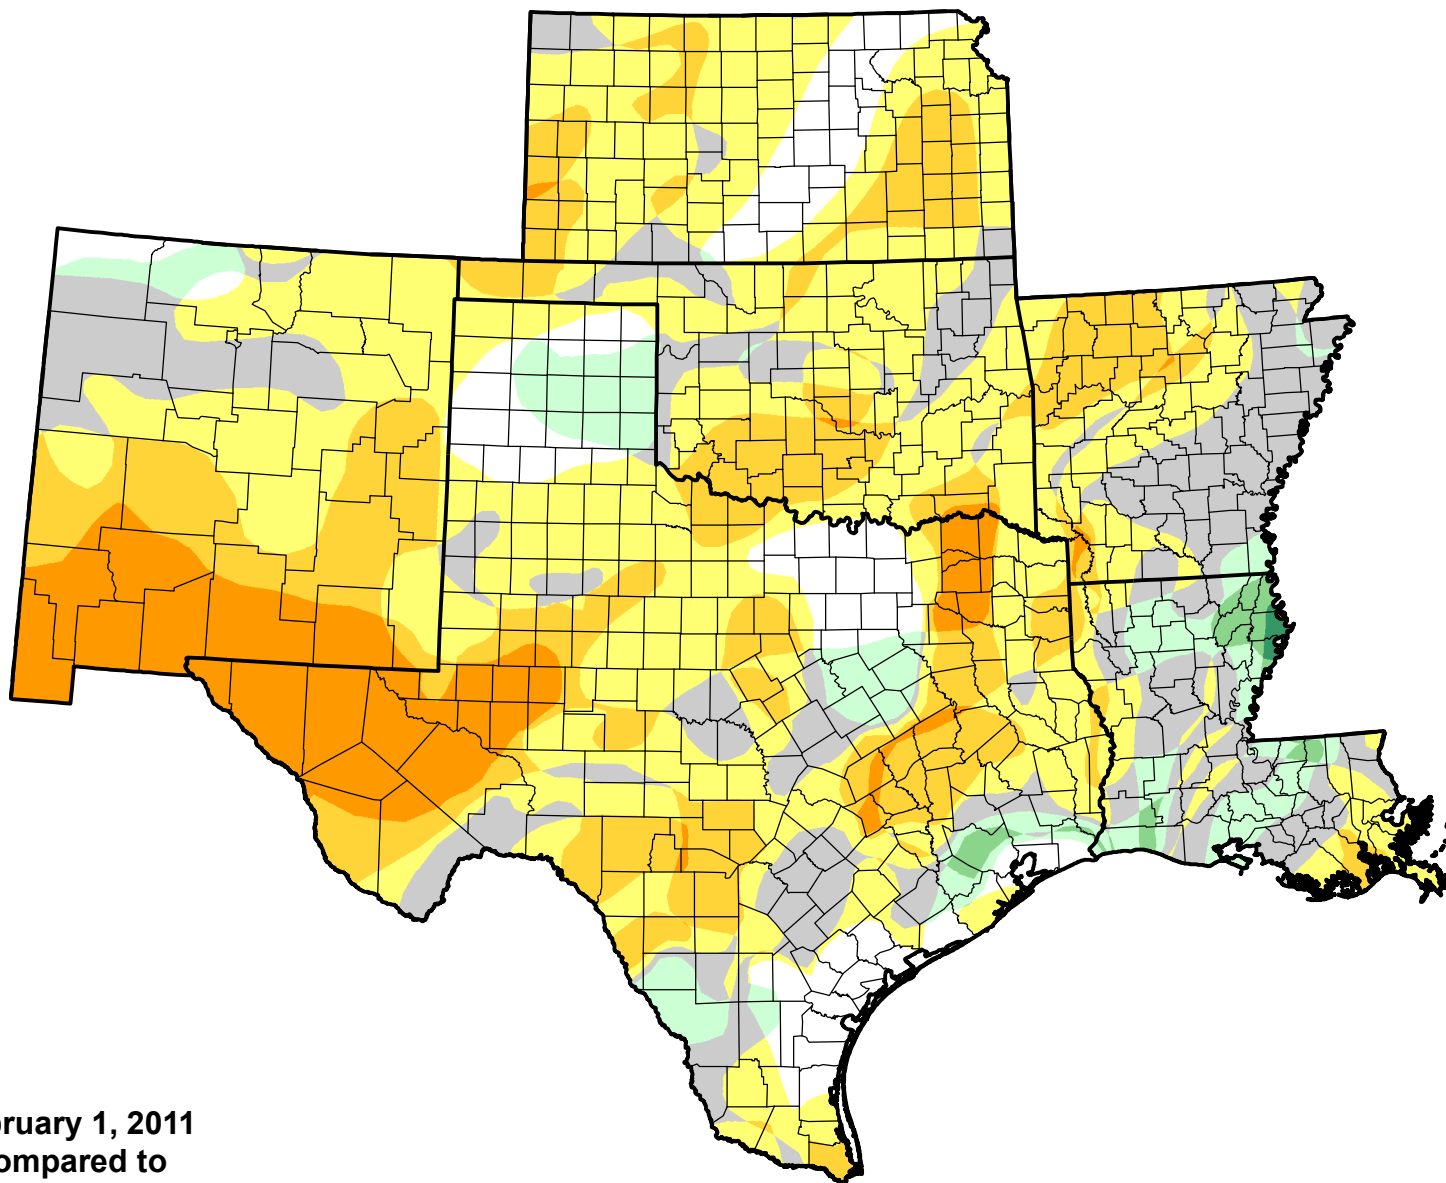

U.S. Drought Monitor Class Change - SCIPP 13 Week

February 1, 2011
compared to
November 4, 2010

droughtmonitor.unl.edu

-  5 Class Degradation
-  4 Class Degradation
-  3 Class Degradation
-  2 Class Degradation
-  1 Class Degradation
-  No Change
-  1 Class Improvement
-  2 Class Improvement
-  3 Class Improvement
-  4 Class Improvement
-  5 Class Improvement