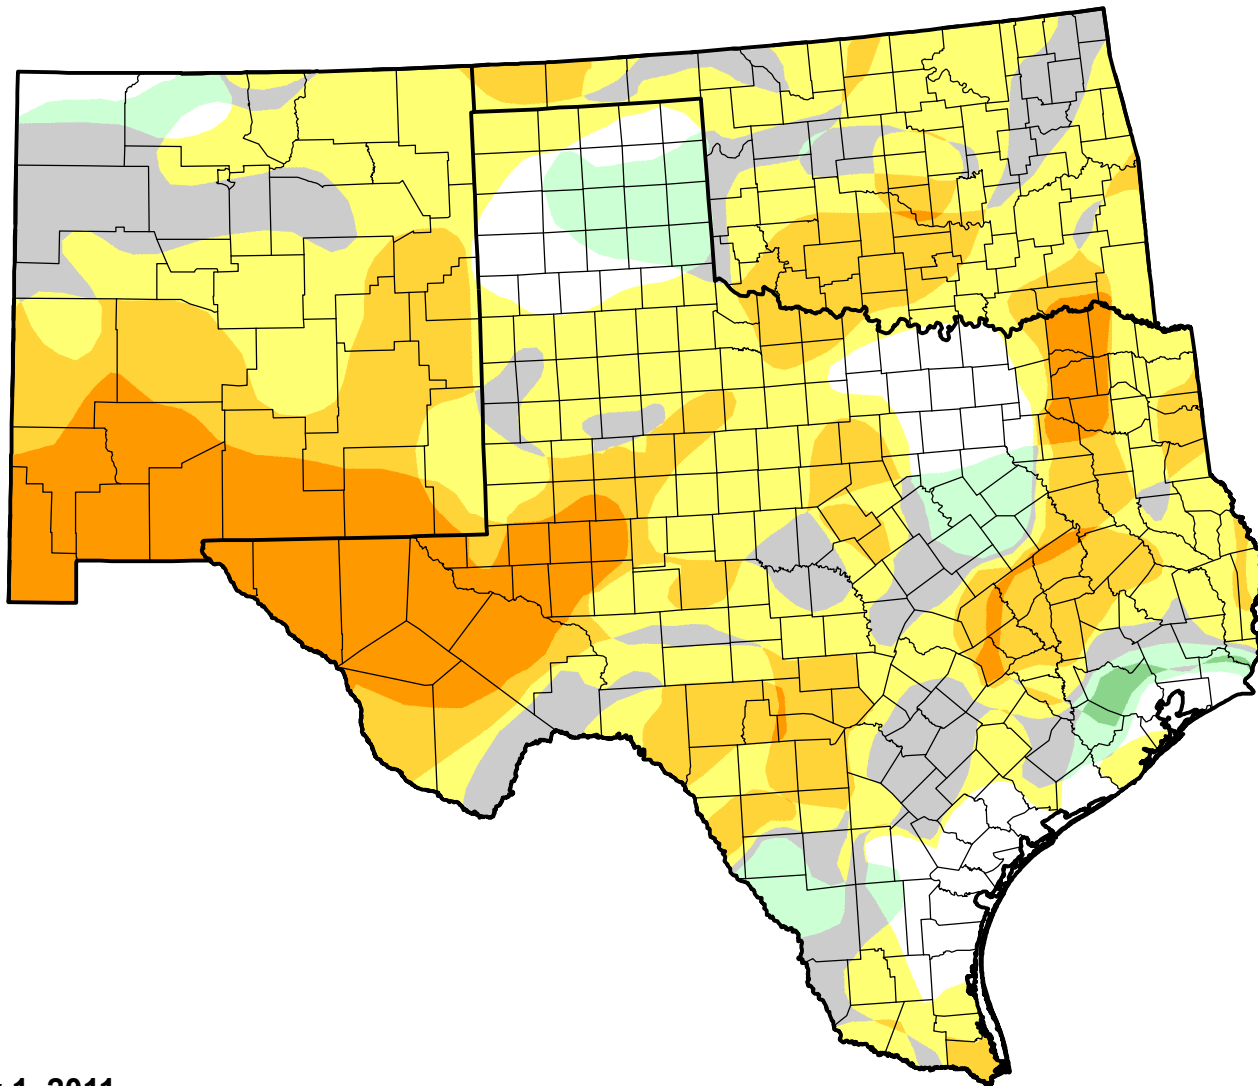

U.S. Drought Monitor Class Change - Southern Plains RDEWS

13 Week

February 1, 2011
compared to
November 4, 2010

droughtmonitor.unl.edu

-  5 Class Degradation
-  4 Class Degradation
-  3 Class Degradation
-  2 Class Degradation
-  1 Class Degradation
-  No Change
-  1 Class Improvement
-  2 Class Improvement
-  3 Class Improvement
-  4 Class Improvement
-  5 Class Improvement