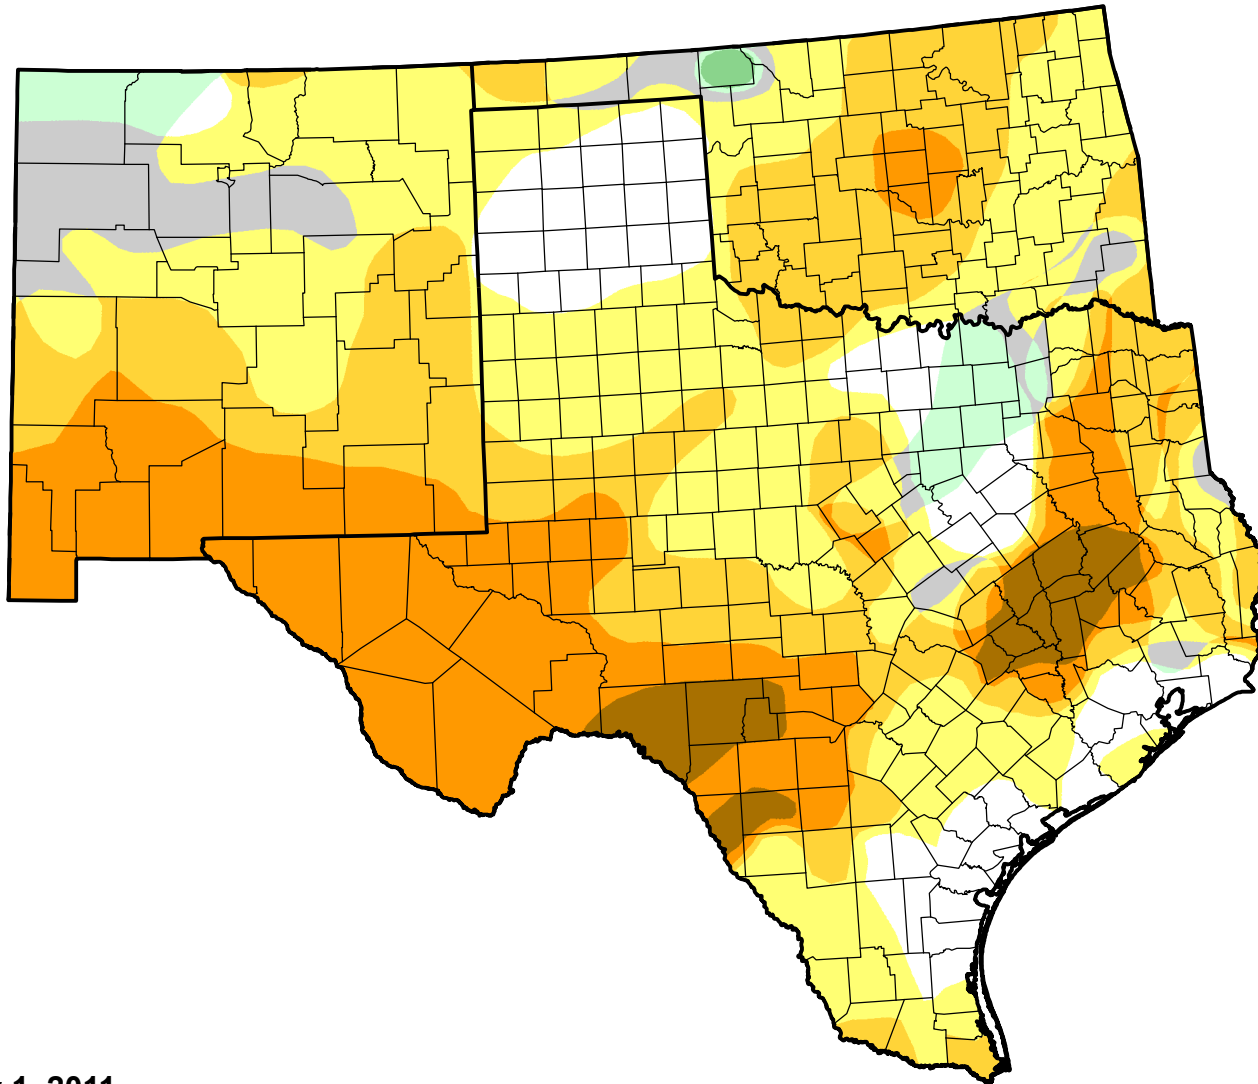

U.S. Drought Monitor Class Change - Southern Plains RDEWS

26 Week

February 1, 2011
compared to
August 5, 2010

droughtmonitor.unl.edu

-  5 Class Degradation
-  4 Class Degradation
-  3 Class Degradation
-  2 Class Degradation
-  1 Class Degradation
-  No Change
-  1 Class Improvement
-  2 Class Improvement
-  3 Class Improvement
-  4 Class Improvement
-  5 Class Improvement