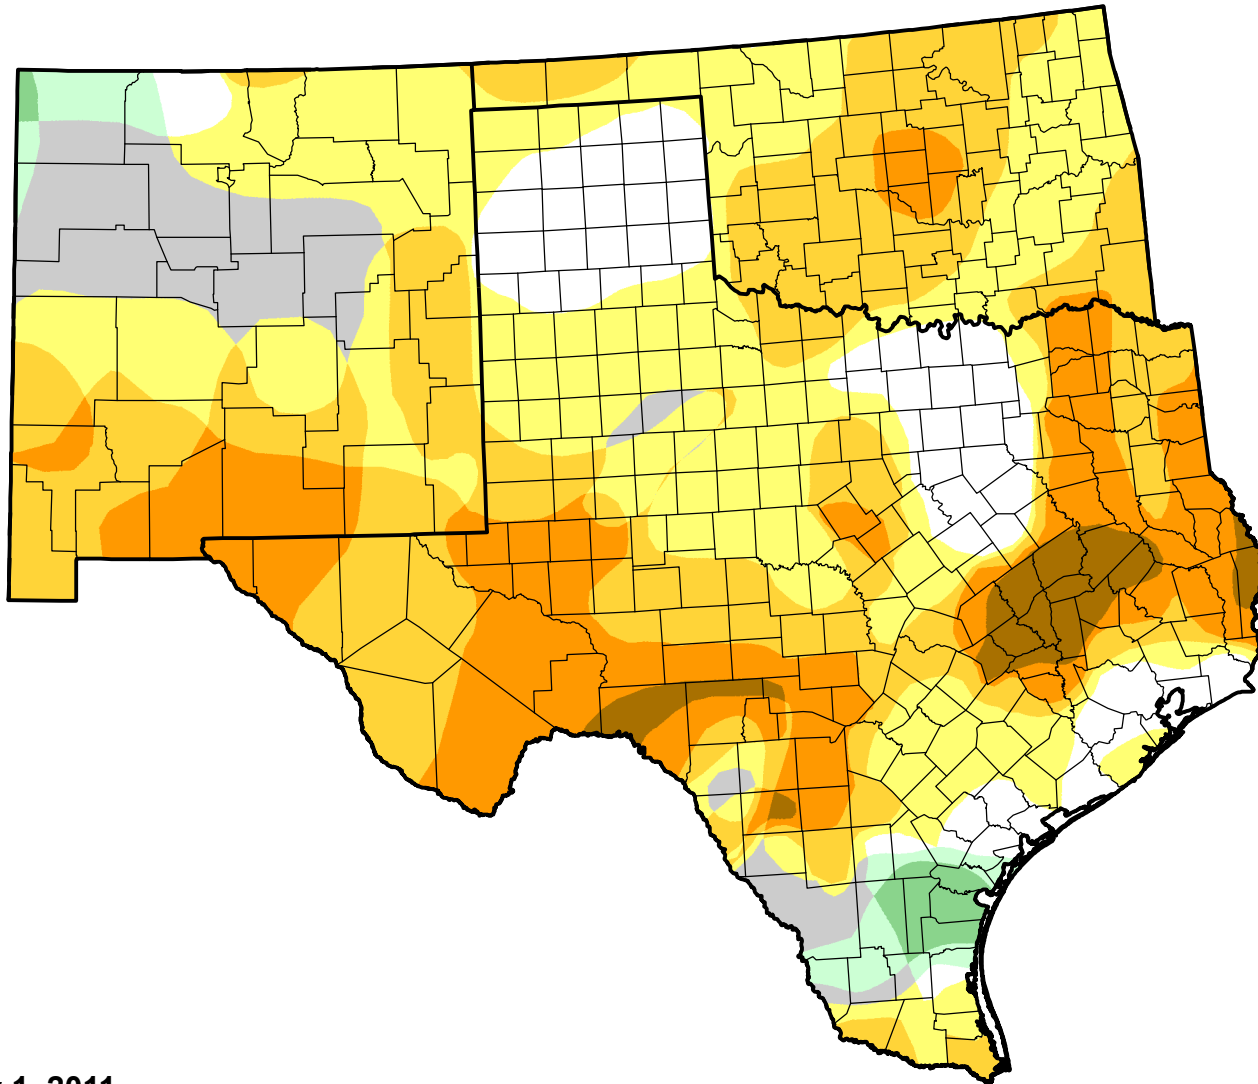

# U.S. Drought Monitor Class Change - Southern Plains RDEWS

52 Week

February 1, 2011  
compared to  
February 4, 2010

[droughtmonitor.unl.edu](http://droughtmonitor.unl.edu)