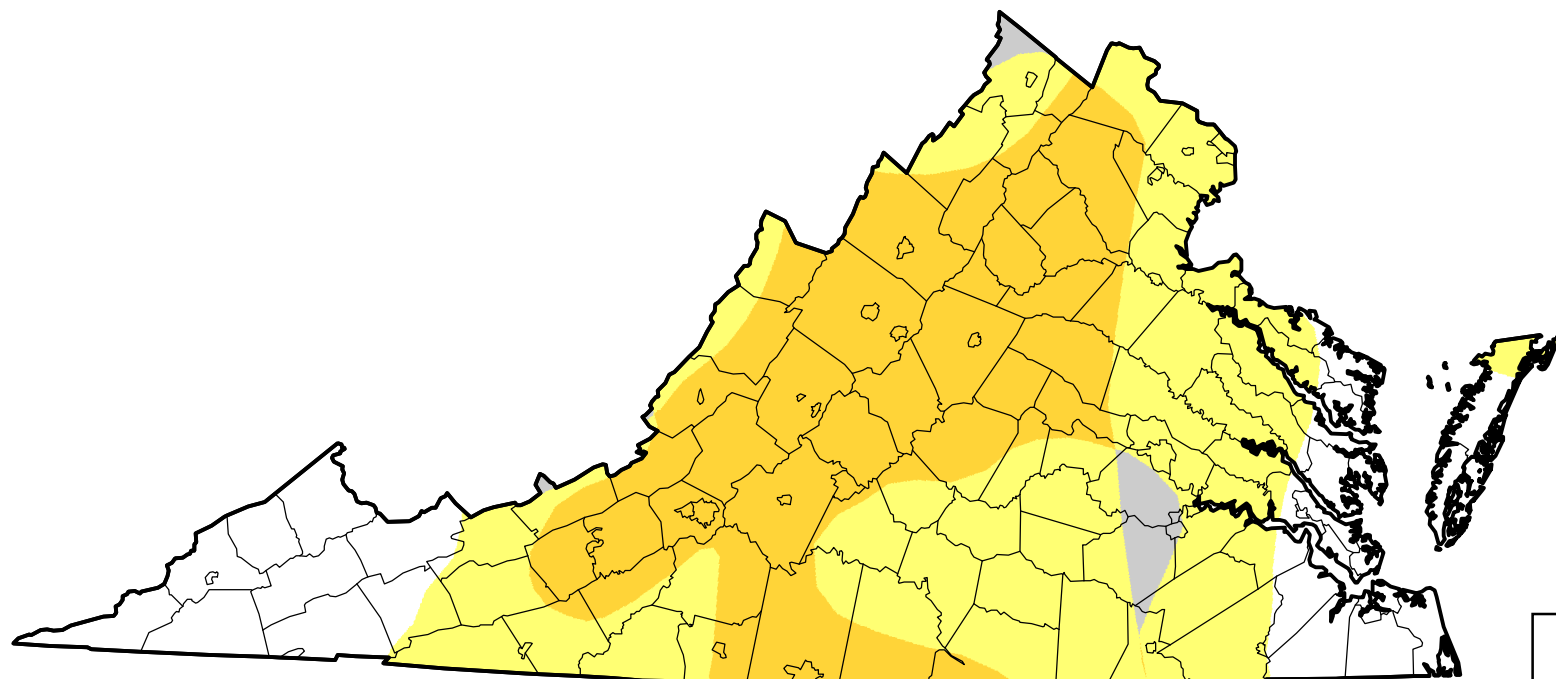

U.S. Drought Monitor Class Change - Virginia

Start of Calendar Year

February 1, 2011
compared to
January 6, 2011

droughtmonitor.unl.edu

- 5 Class Degradation
- 4 Class Degradation
- 3 Class Degradation
- 2 Class Degradation
- 1 Class Degradation
- No Change
- 1 Class Improvement
- 2 Class Improvement
- 3 Class Improvement
- 4 Class Improvement
- 5 Class Improvement