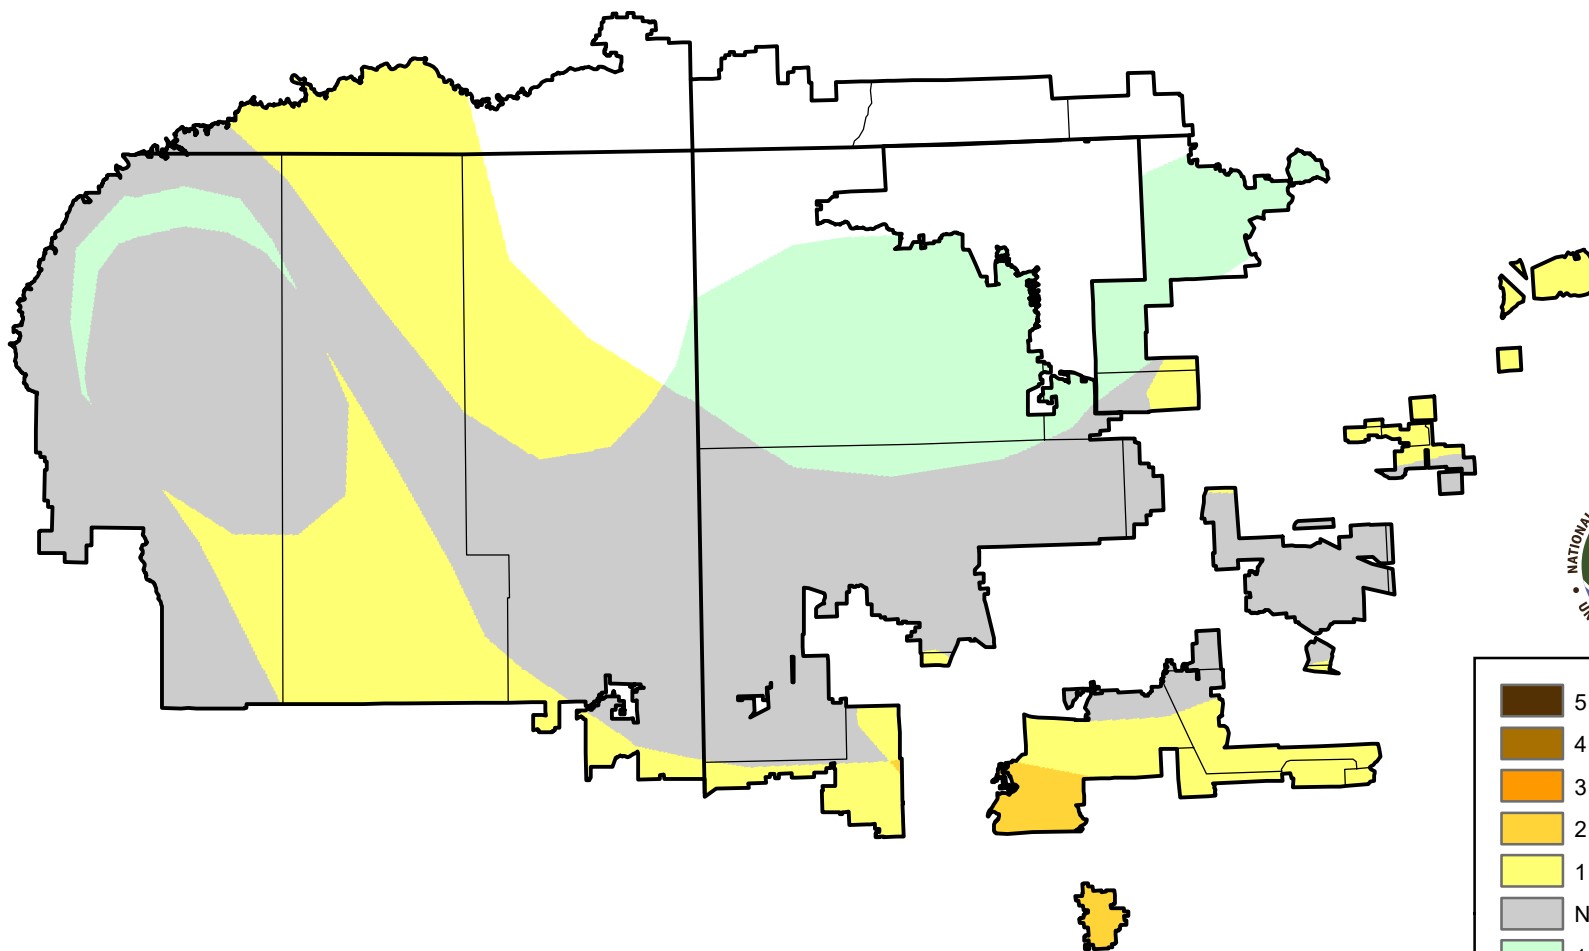

U.S. Drought Monitor Class Change - 4 Corners

13 Week

February 8, 2011
compared to
November 11, 2010

droughtmonitor.unl.edu

- 5 Class Degradation
- 4 Class Degradation
- 3 Class Degradation
- 2 Class Degradation
- 1 Class Degradation
- No Change
- 1 Class Improvement
- 2 Class Improvement
- 3 Class Improvement
- 4 Class Improvement
- 5 Class Improvement