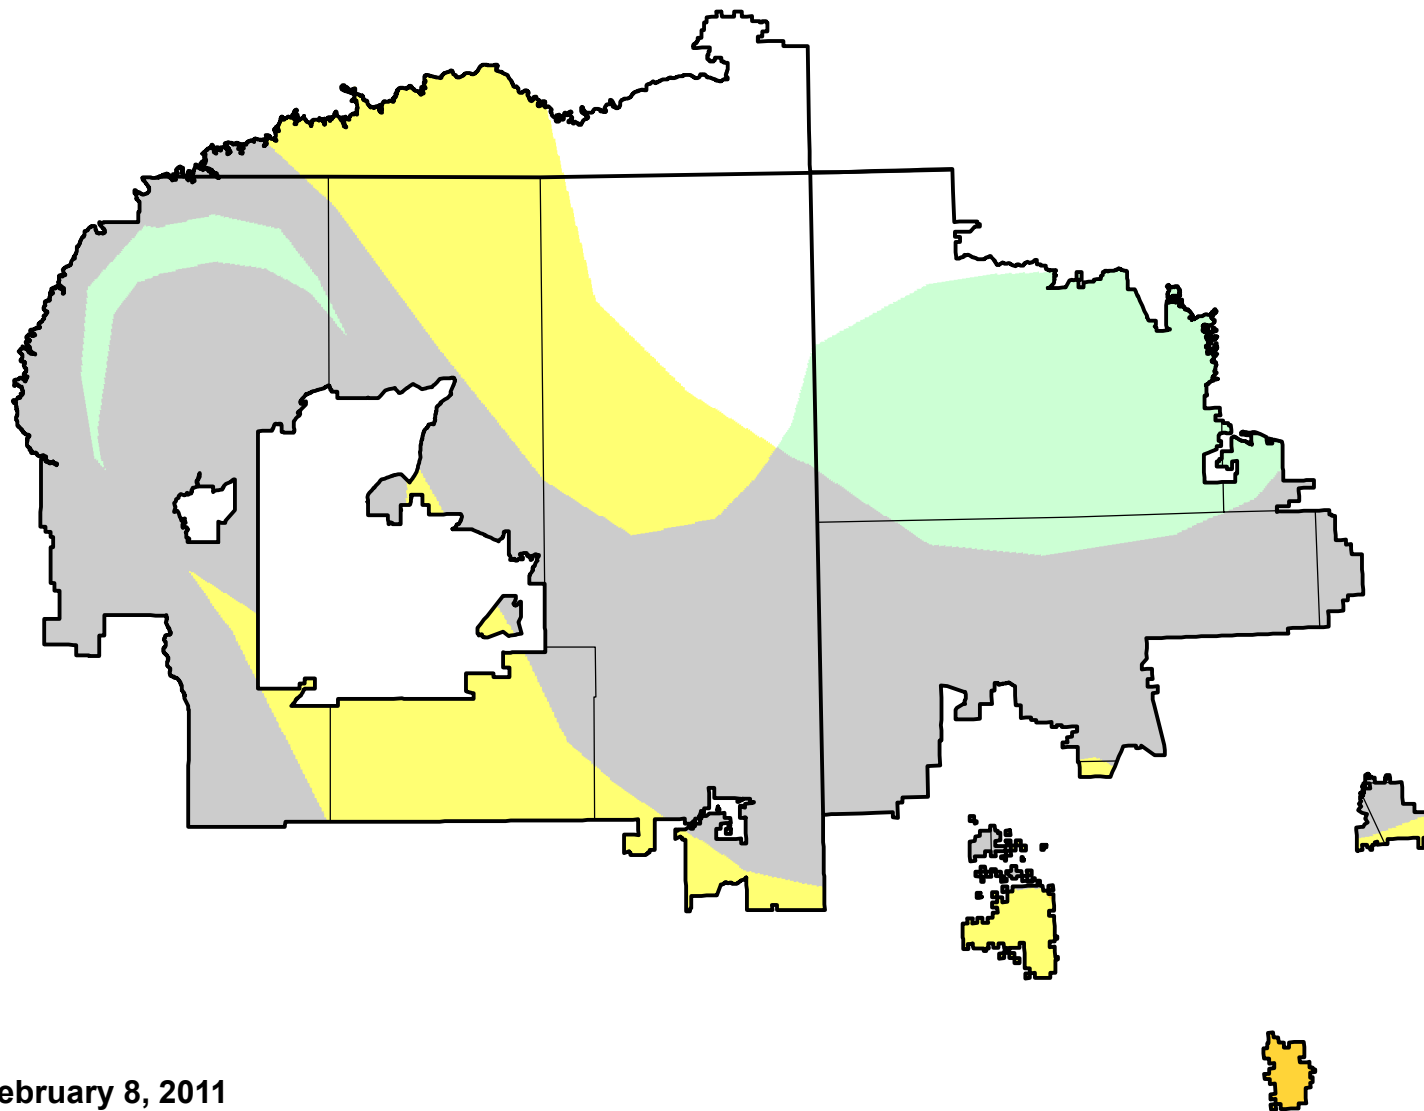

U.S. Drought Monitor Class Change - Navajo

13 Week

February 8, 2011
compared to
November 11, 2010

droughtmonitor.unl.edu

- | | |
|---|---------------------|
|  | 5 Class Degradation |
|  | 4 Class Degradation |
|  | 3 Class Degradation |
|  | 2 Class Degradation |
|  | 1 Class Degradation |
|  | No Change |
|  | 1 Class Improvement |
|  | 2 Class Improvement |
|  | 3 Class Improvement |
|  | 4 Class Improvement |
|  | 5 Class Improvement |