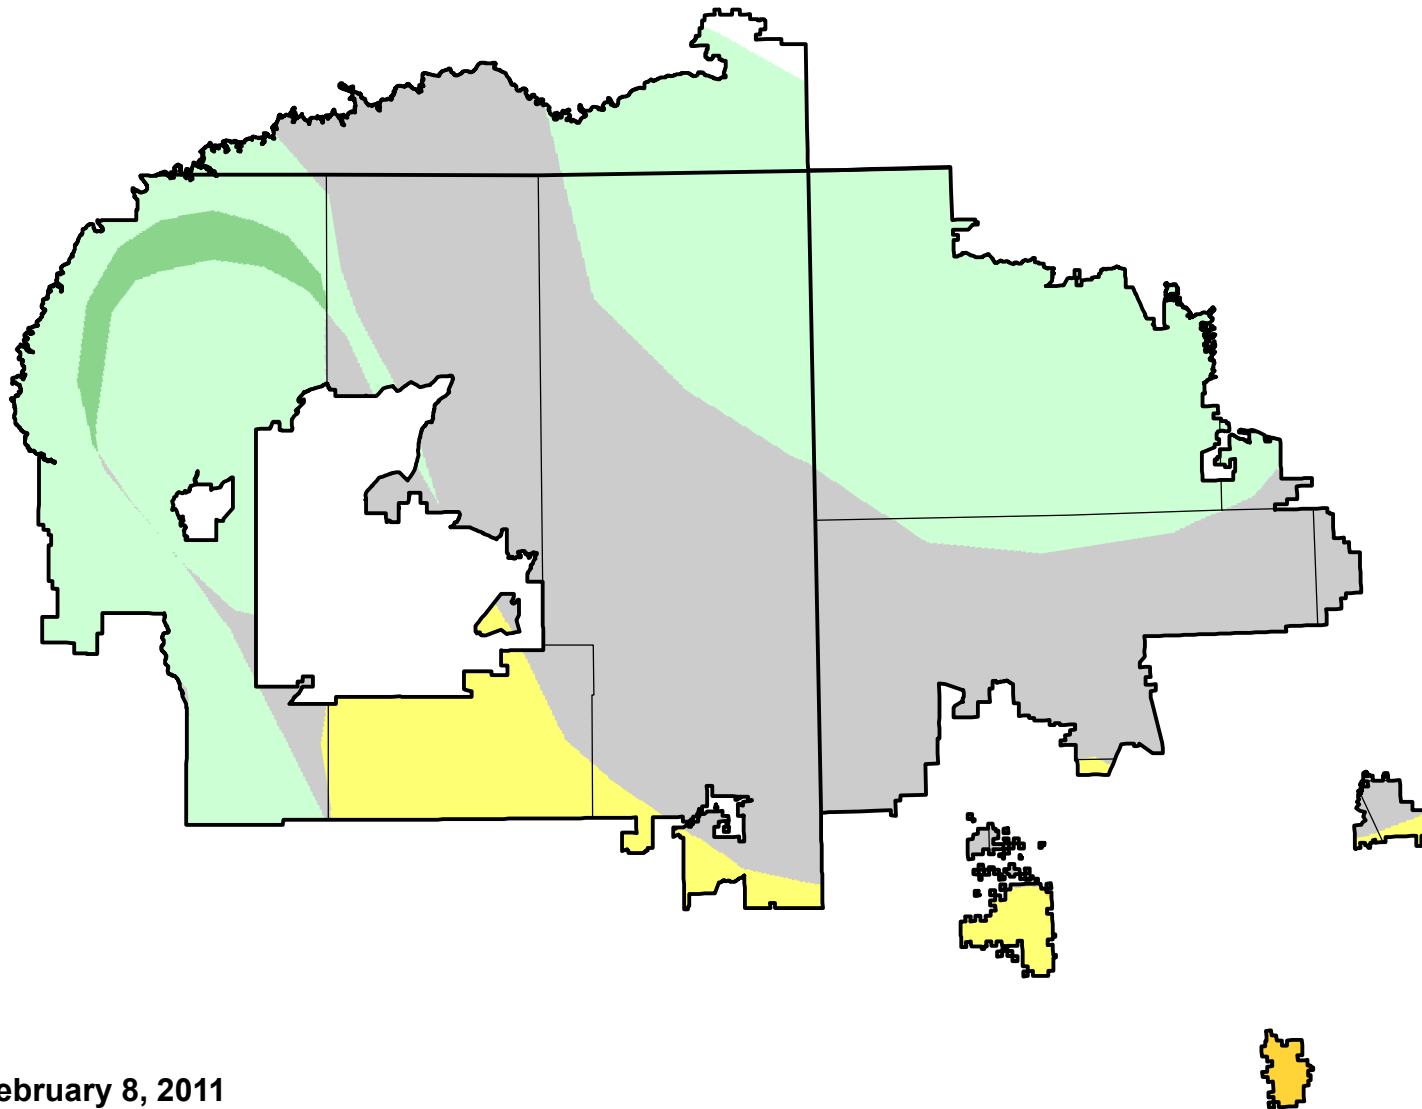

U.S. Drought Monitor Class Change - Navajo

26 Week

February 8, 2011
compared to
August 12, 2010

droughtmonitor.unl.edu

- | | |
|---|---------------------|
|  | 5 Class Degradation |
|  | 4 Class Degradation |
|  | 3 Class Degradation |
|  | 2 Class Degradation |
|  | 1 Class Degradation |
|  | No Change |
|  | 1 Class Improvement |
|  | 2 Class Improvement |
|  | 3 Class Improvement |
|  | 4 Class Improvement |
|  | 5 Class Improvement |