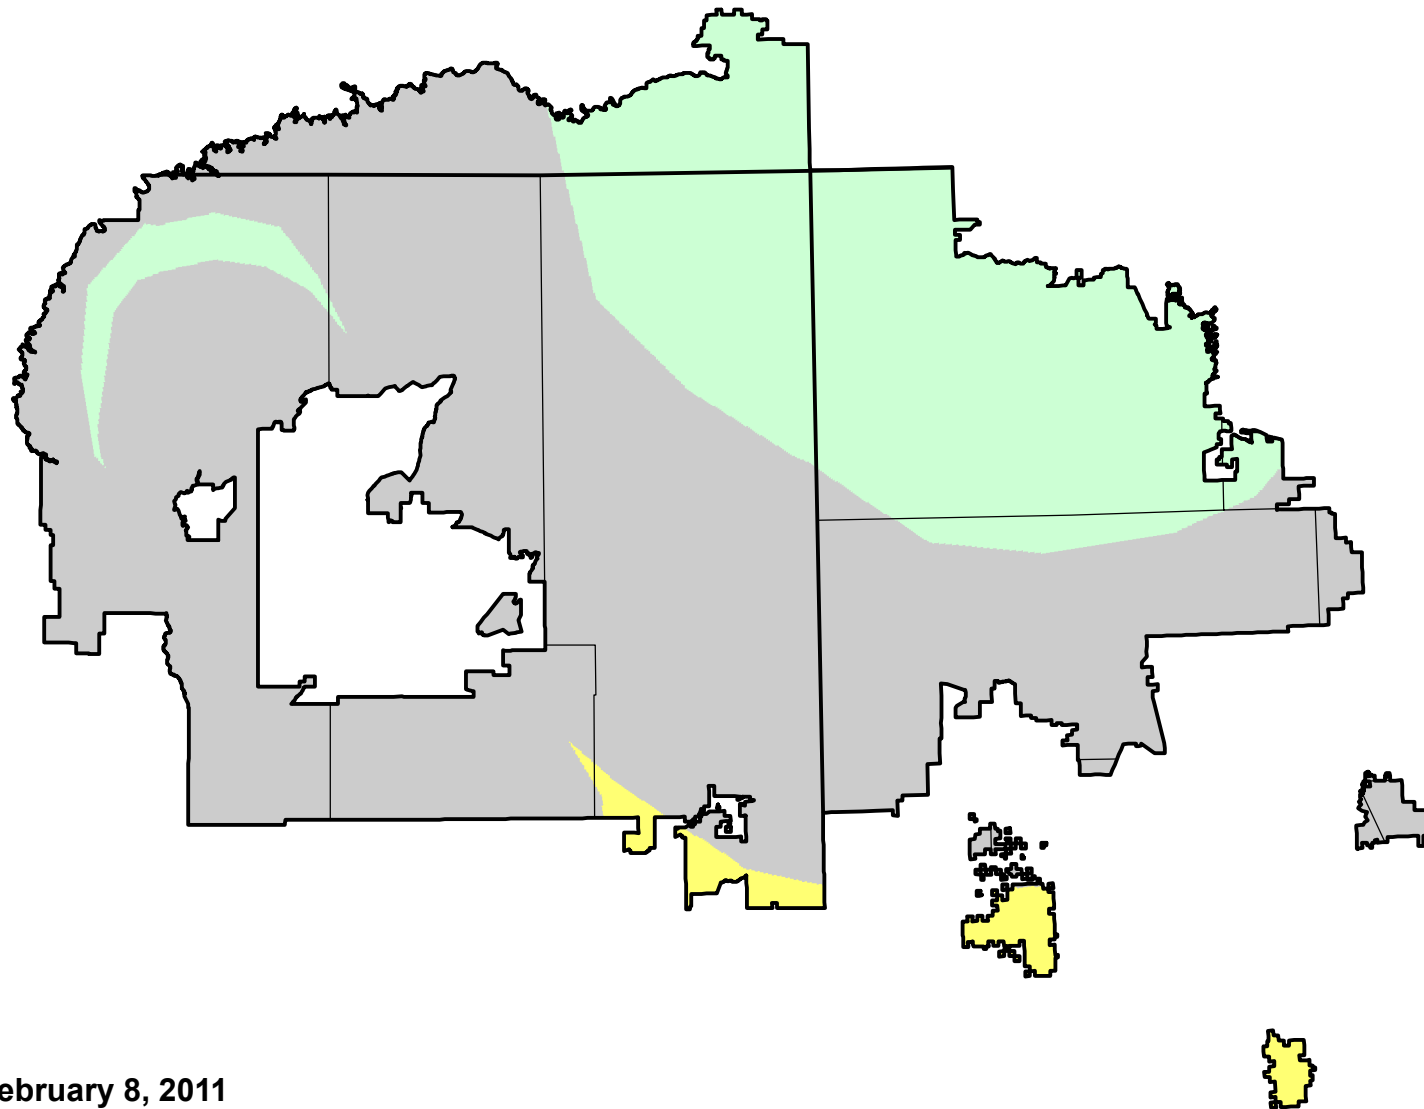

# U.S. Drought Monitor Class Change - Navajo

## 8 Week

February 8, 2011  
compared to  
December 16, 2010

[droughtmonitor.unl.edu](http://droughtmonitor.unl.edu)

- |   |                     |
|---|---------------------|
|  | 5 Class Degradation |
|  | 4 Class Degradation |
|  | 3 Class Degradation |
|  | 2 Class Degradation |
|  | 1 Class Degradation |
|  | No Change           |
|  | 1 Class Improvement |
|  | 2 Class Improvement |
|  | 3 Class Improvement |
|  | 4 Class Improvement |
|  | 5 Class Improvement |