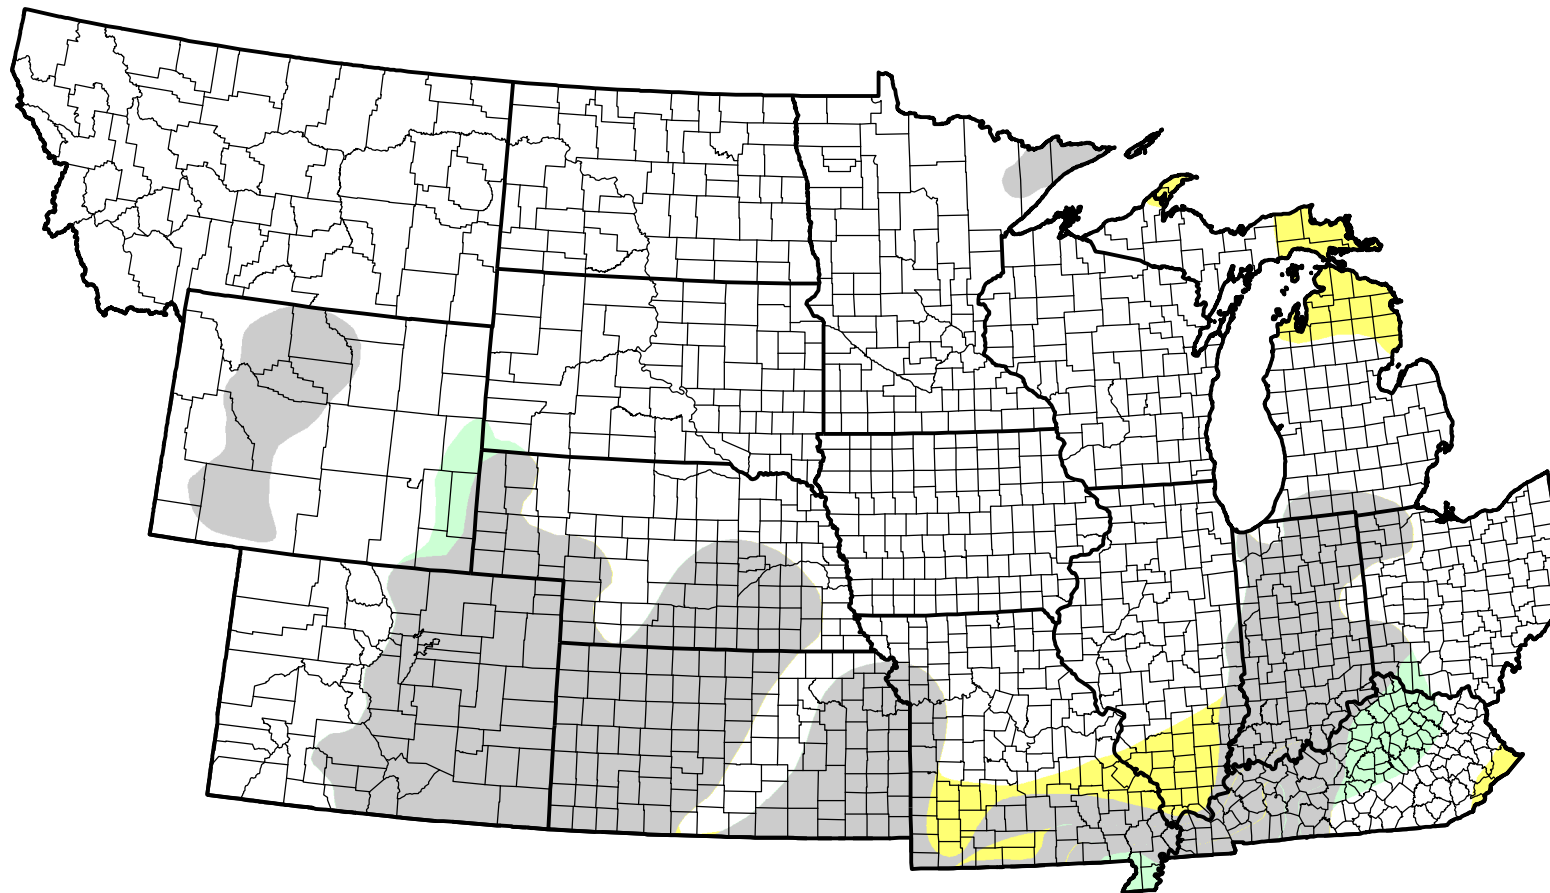

U.S. Drought Monitor Class Change - NWS Central 4 Week

February 8, 2011
compared to
January 13, 2011

droughtmonitor.unl.edu

-  5 Class Degradation
-  4 Class Degradation
-  3 Class Degradation
-  2 Class Degradation
-  1 Class Degradation
-  No Change
-  1 Class Improvement
-  2 Class Improvement
-  3 Class Improvement
-  4 Class Improvement
-  5 Class Improvement