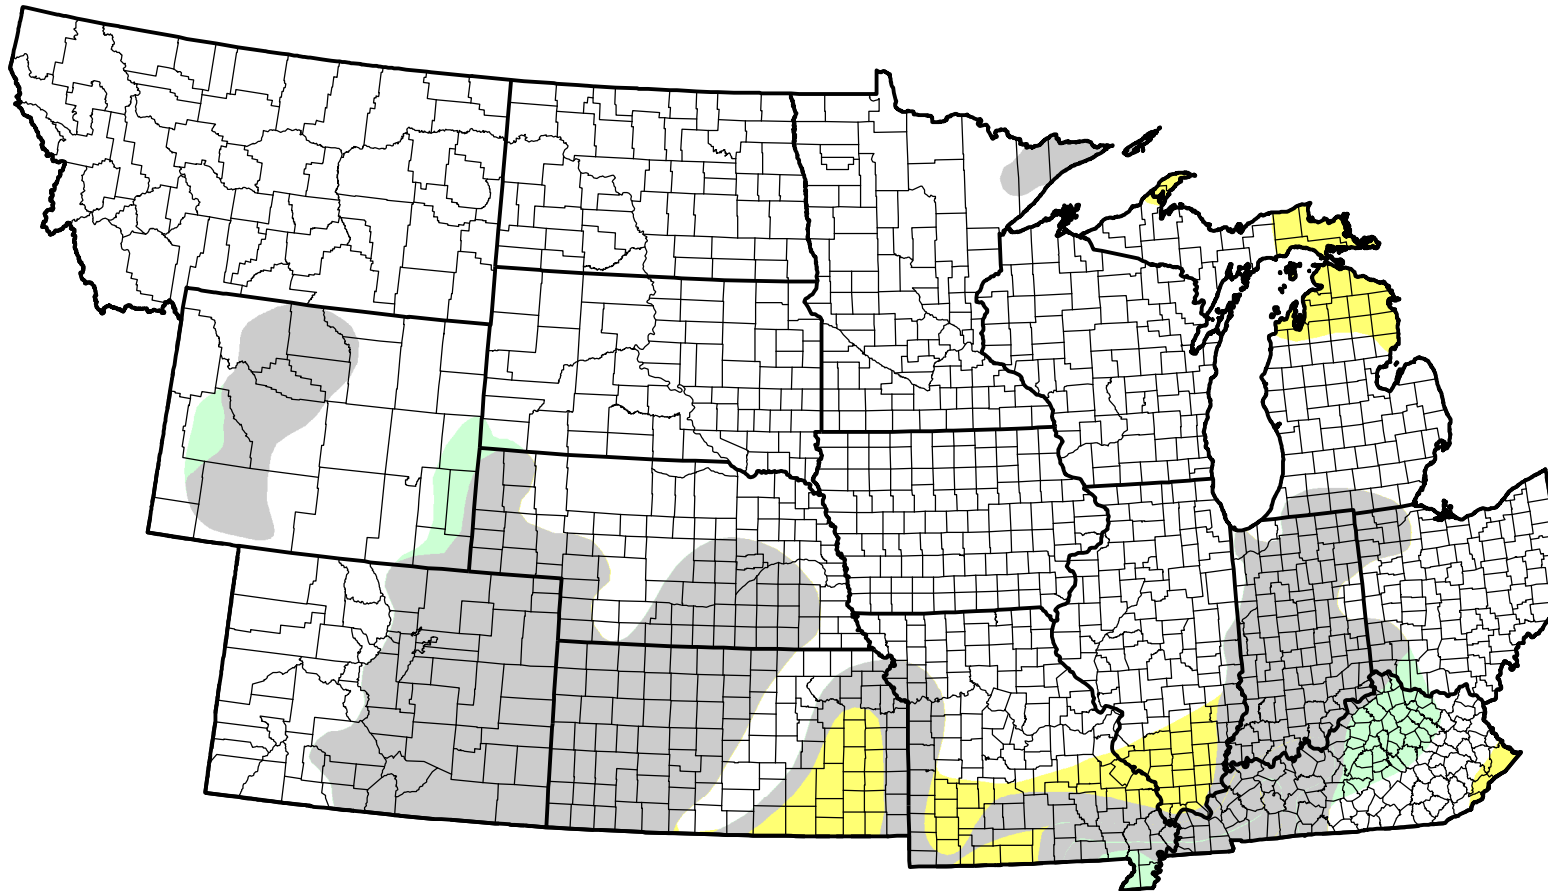

U.S. Drought Monitor Class Change - NWS Central Start of Calendar Year

February 8, 2011
compared to
January 6, 2011

droughtmonitor.unl.edu

-  5 Class Degradation
-  4 Class Degradation
-  3 Class Degradation
-  2 Class Degradation
-  1 Class Degradation
-  No Change
-  1 Class Improvement
-  2 Class Improvement
-  3 Class Improvement
-  4 Class Improvement
-  5 Class Improvement