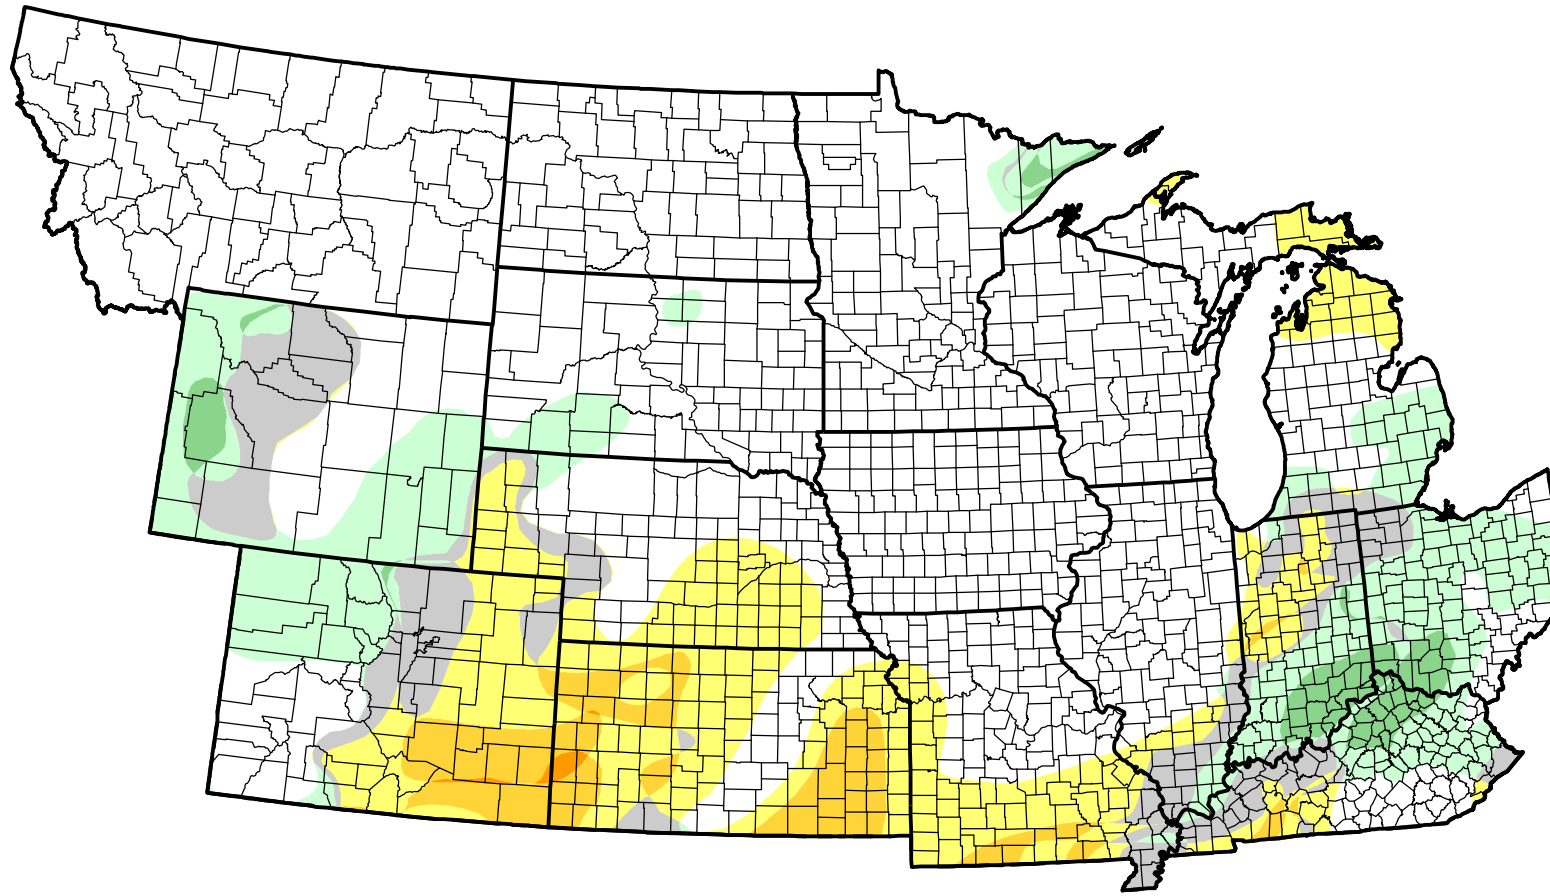

U.S. Drought Monitor Class Change - NWS Central Start of Water Year

February 8, 2011
compared to
September 30, 2010

droughtmonitor.unl.edu

-  5 Class Degradation
-  4 Class Degradation
-  3 Class Degradation
-  2 Class Degradation
-  1 Class Degradation
-  No Change
-  1 Class Improvement
-  2 Class Improvement
-  3 Class Improvement
-  4 Class Improvement
-  5 Class Improvement