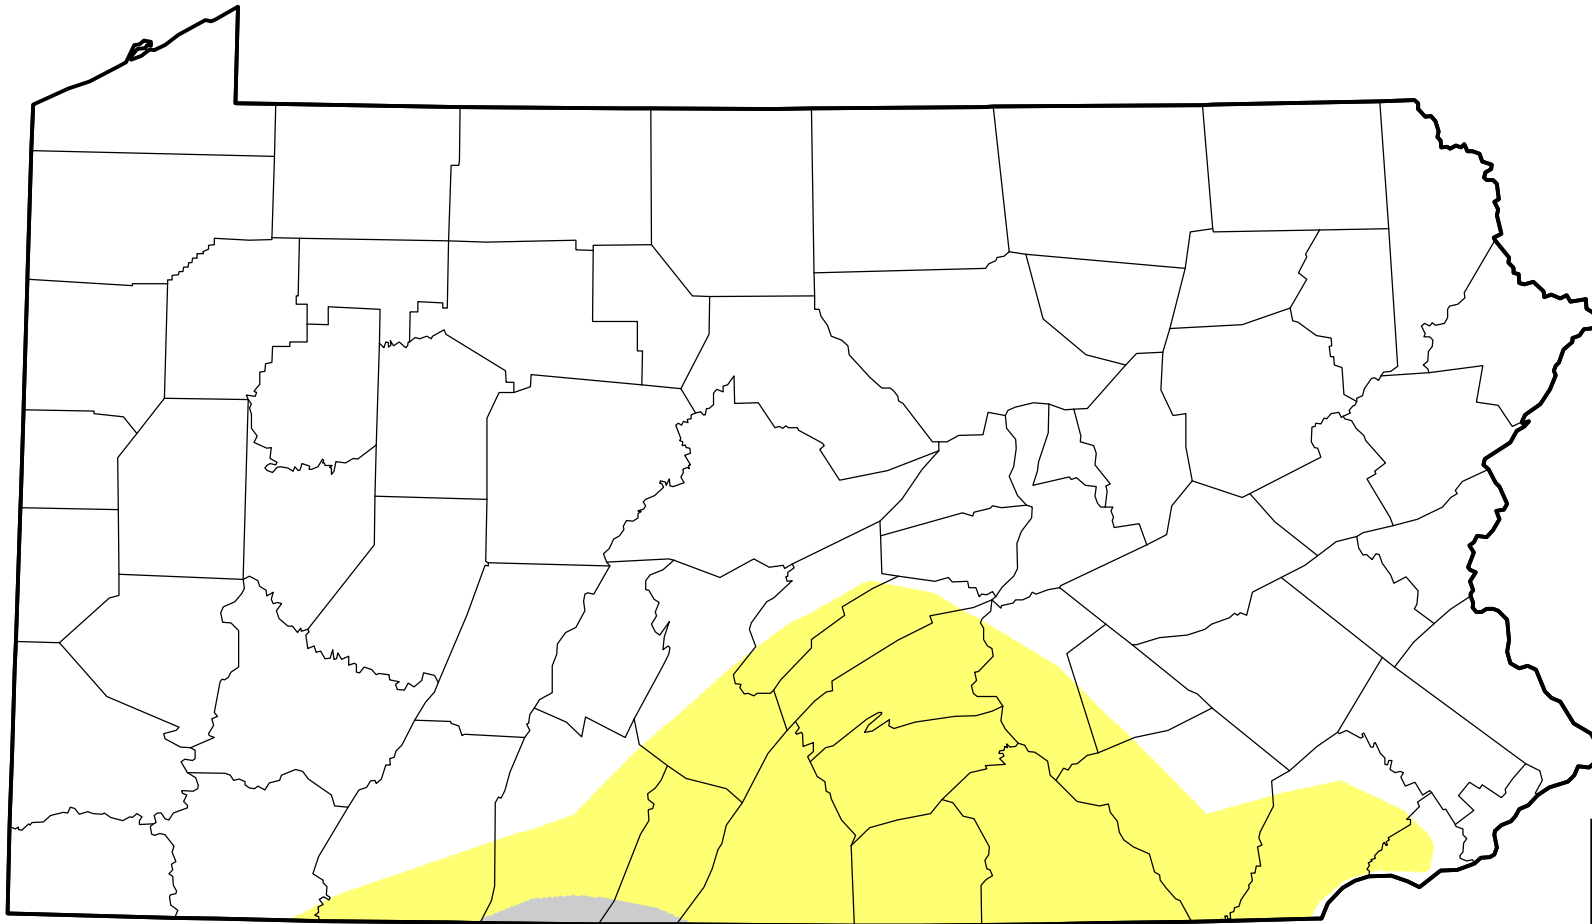

# U.S. Drought Monitor Class Change - Pennsylvania

## 8 Week

February 8, 2011  
compared to  
December 16, 2010

[droughtmonitor.unl.edu](http://droughtmonitor.unl.edu)

-  5 Class Degradation
-  4 Class Degradation
-  3 Class Degradation
-  2 Class Degradation
-  1 Class Degradation
-  No Change
-  1 Class Improvement
-  2 Class Improvement
-  3 Class Improvement
-  4 Class Improvement
-  5 Class Improvement