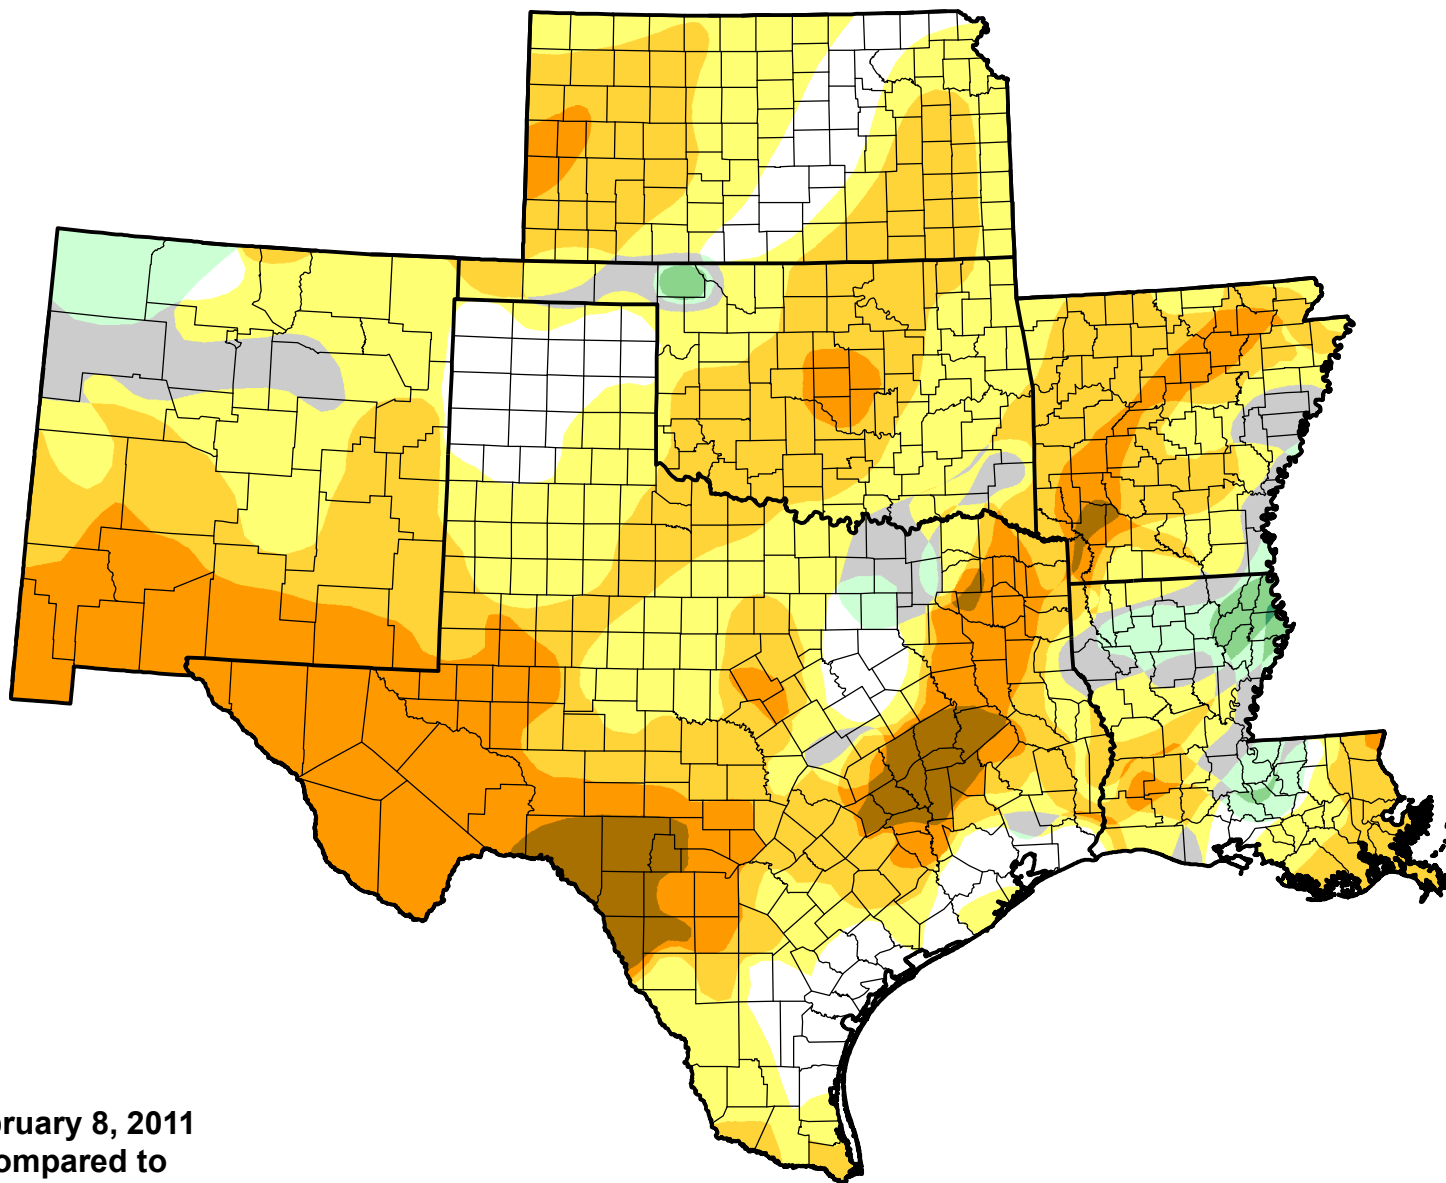

U.S. Drought Monitor Class Change - SCIPP

26 Week

February 8, 2011
compared to
August 12, 2010

droughtmonitor.unl.edu

-  5 Class Degradation
-  4 Class Degradation
-  3 Class Degradation
-  2 Class Degradation
-  1 Class Degradation
-  No Change
-  1 Class Improvement
-  2 Class Improvement
-  3 Class Improvement
-  4 Class Improvement
-  5 Class Improvement