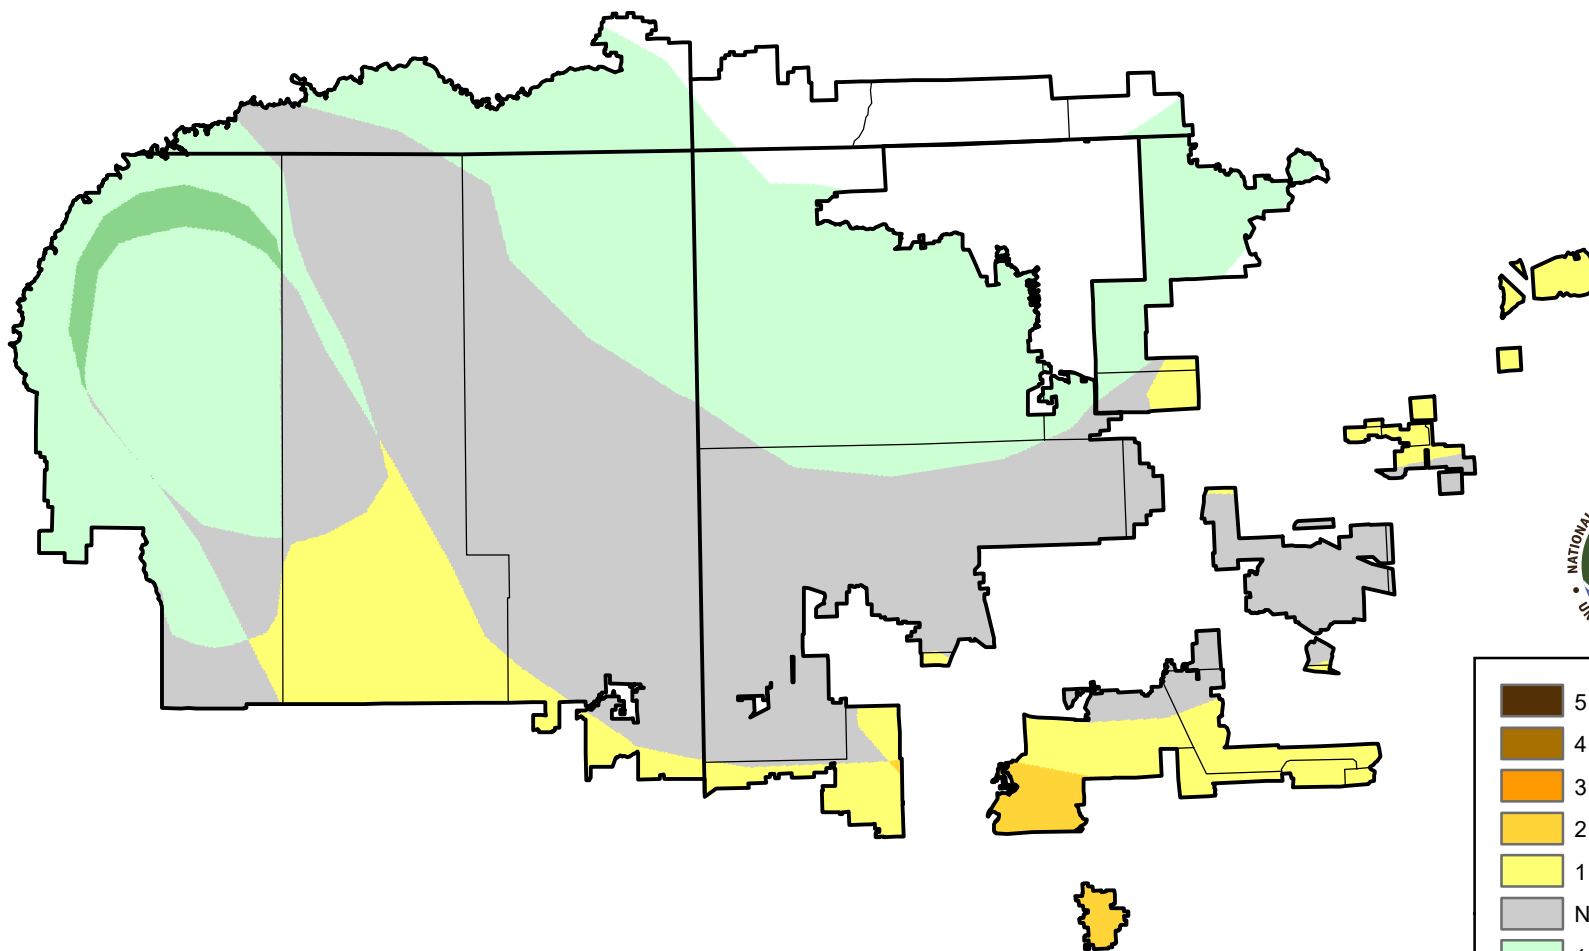

U.S. Drought Monitor Class Change - 4 Corners

26 Week

February 15, 2011
compared to
August 19, 2010

droughtmonitor.unl.edu

-  5 Class Degradation
-  4 Class Degradation
-  3 Class Degradation
-  2 Class Degradation
-  1 Class Degradation
-  No Change
-  1 Class Improvement
-  2 Class Improvement
-  3 Class Improvement
-  4 Class Improvement
-  5 Class Improvement