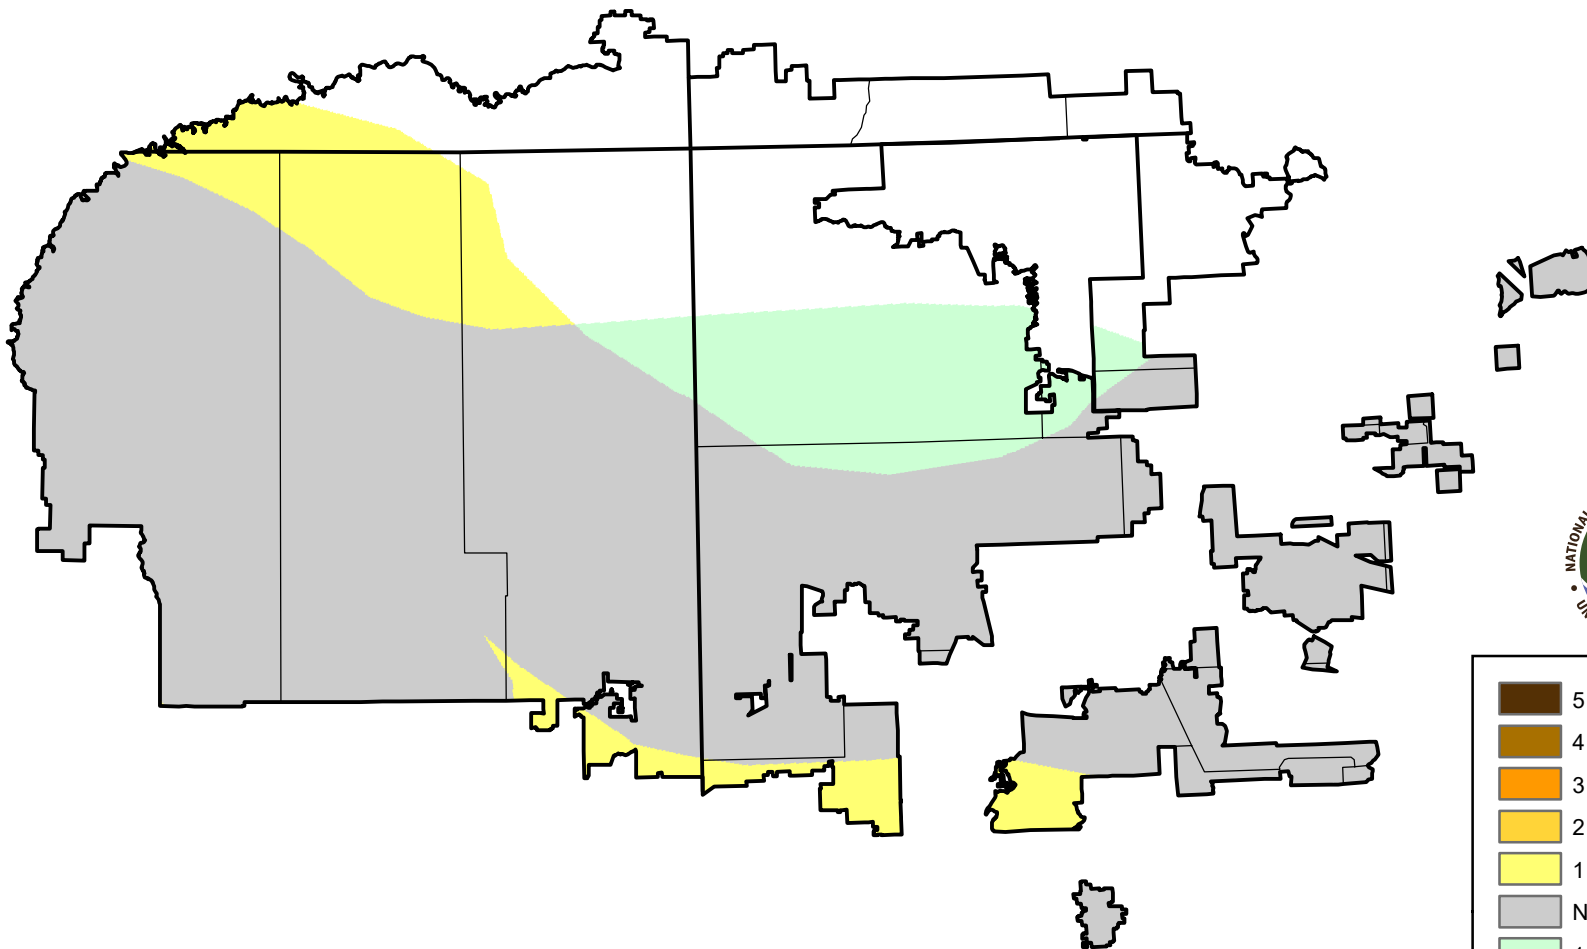

# U.S. Drought Monitor Class Change - 4 Corners

## 4 Week

February 15, 2011  
compared to  
January 20, 2011

[droughtmonitor.unl.edu](http://droughtmonitor.unl.edu)

-  5 Class Degradation
-  4 Class Degradation
-  3 Class Degradation
-  2 Class Degradation
-  1 Class Degradation
-  No Change
-  1 Class Improvement
-  2 Class Improvement
-  3 Class Improvement
-  4 Class Improvement
-  5 Class Improvement