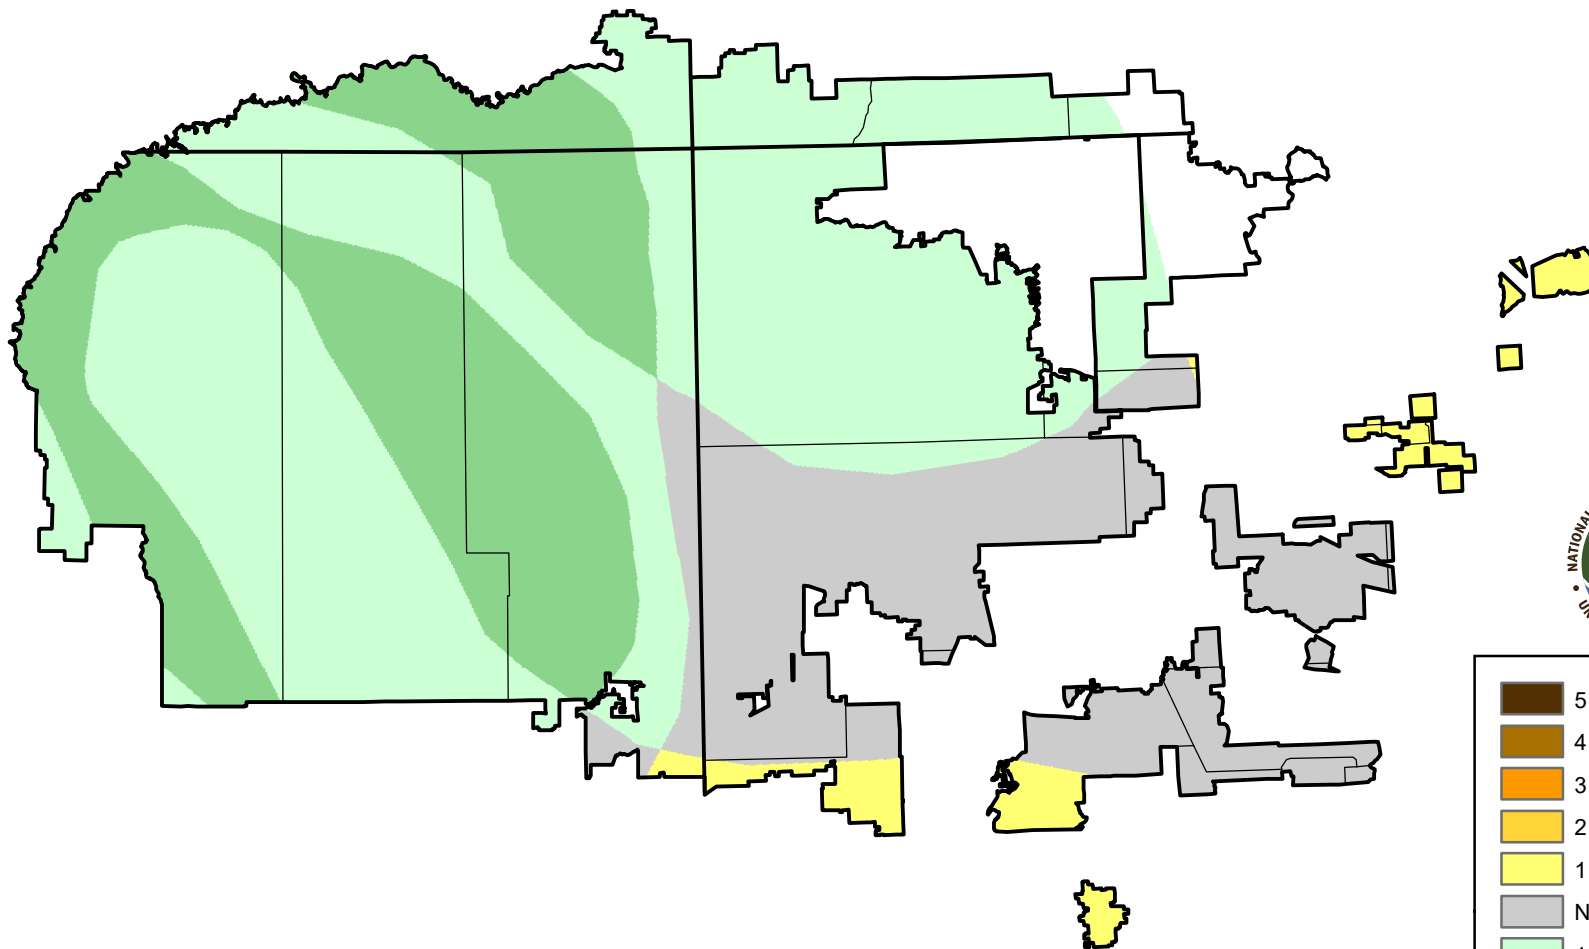

U.S. Drought Monitor Class Change - 4 Corners

52 Week

February 15, 2011
compared to
February 18, 2010

droughtmonitor.unl.edu

-  5 Class Degradation
-  4 Class Degradation
-  3 Class Degradation
-  2 Class Degradation
-  1 Class Degradation
-  No Change
-  1 Class Improvement
-  2 Class Improvement
-  3 Class Improvement
-  4 Class Improvement
-  5 Class Improvement