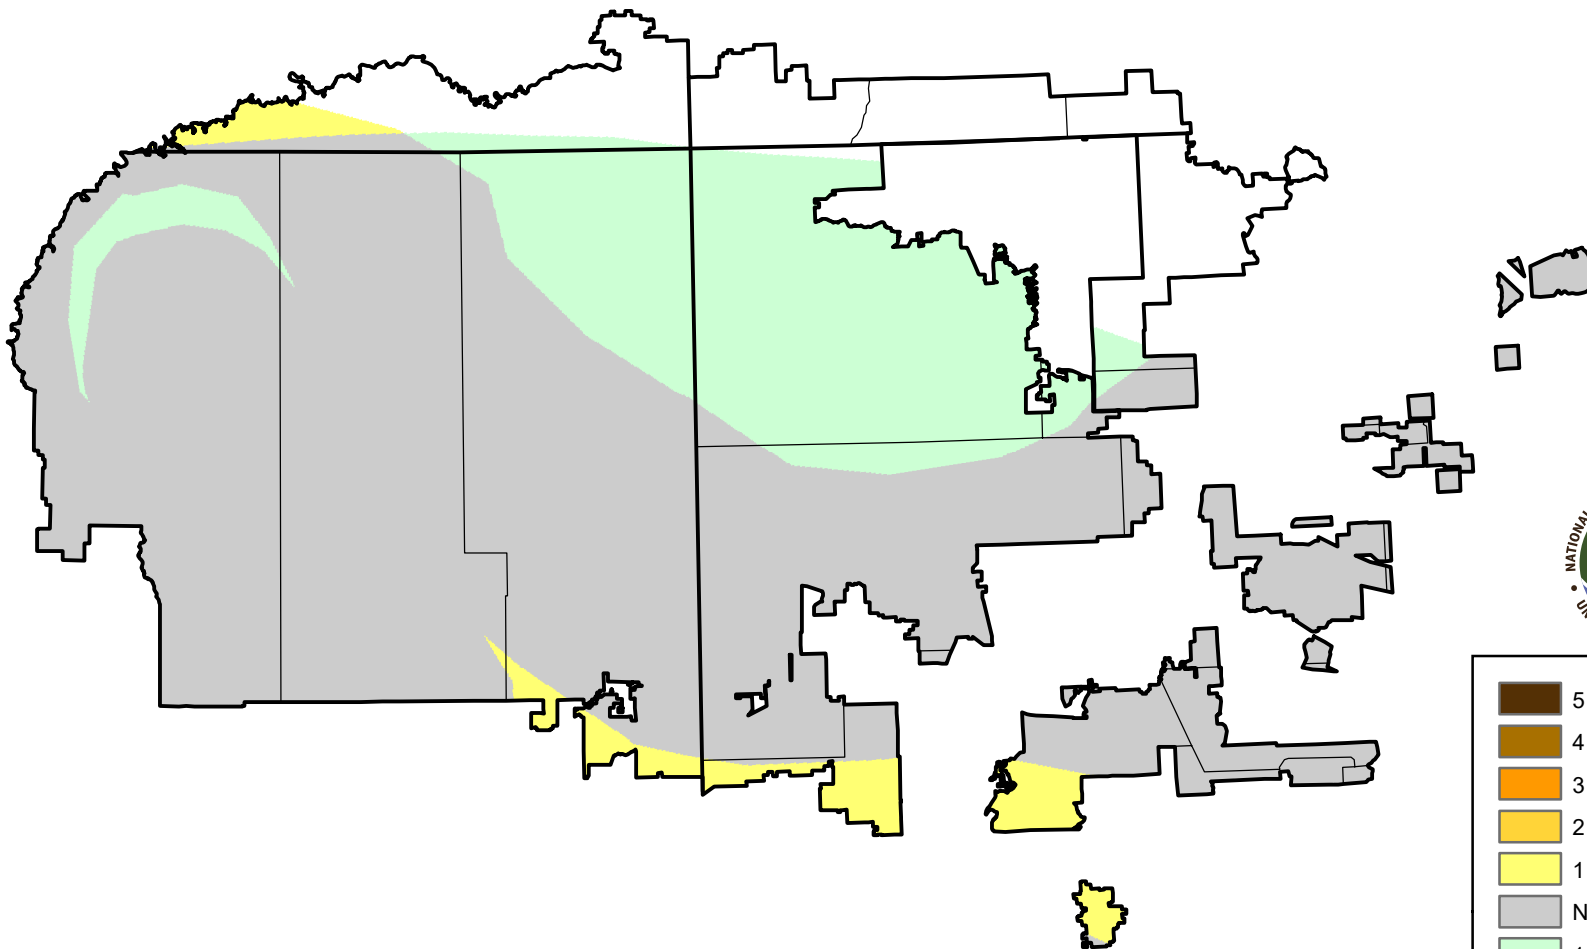

# U.S. Drought Monitor Class Change - 4 Corners

Start of Calendar Year

February 15, 2011  
compared to  
January 6, 2011

[droughtmonitor.unl.edu](http://droughtmonitor.unl.edu)