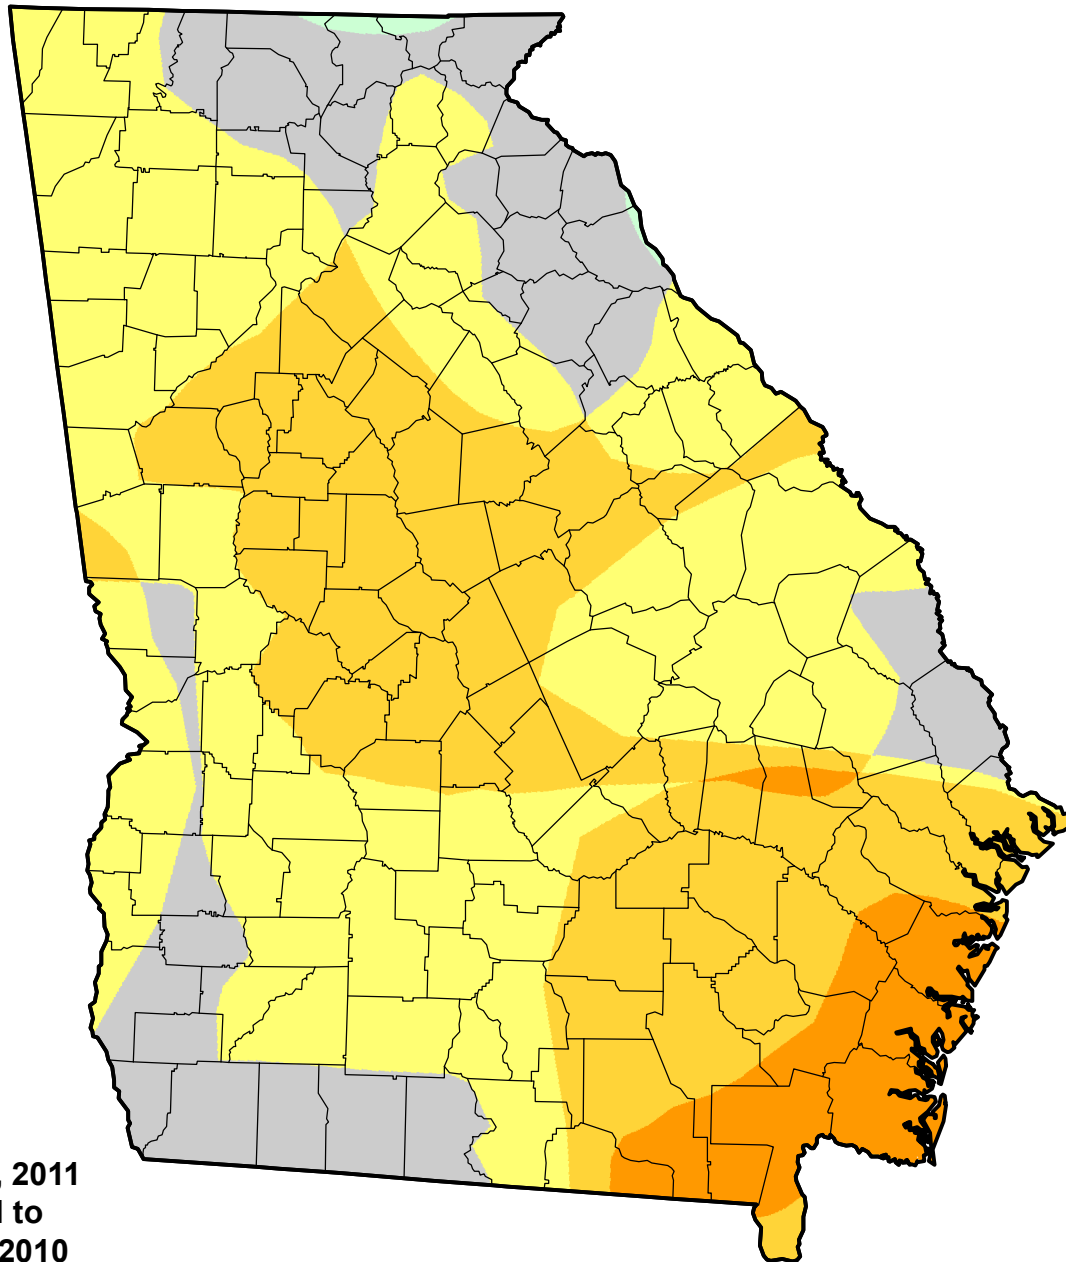

# U.S. Drought Monitor Class Change - Georgia

26 Week

February 15, 2011  
compared to  
August 19, 2010

[droughtmonitor.unl.edu](http://droughtmonitor.unl.edu)

- 5 Class Degradation
- 4 Class Degradation
- 3 Class Degradation
- 2 Class Degradation
- 1 Class Degradation
- No Change
- 1 Class Improvement
- 2 Class Improvement
- 3 Class Improvement
- 4 Class Improvement
- 5 Class Improvement