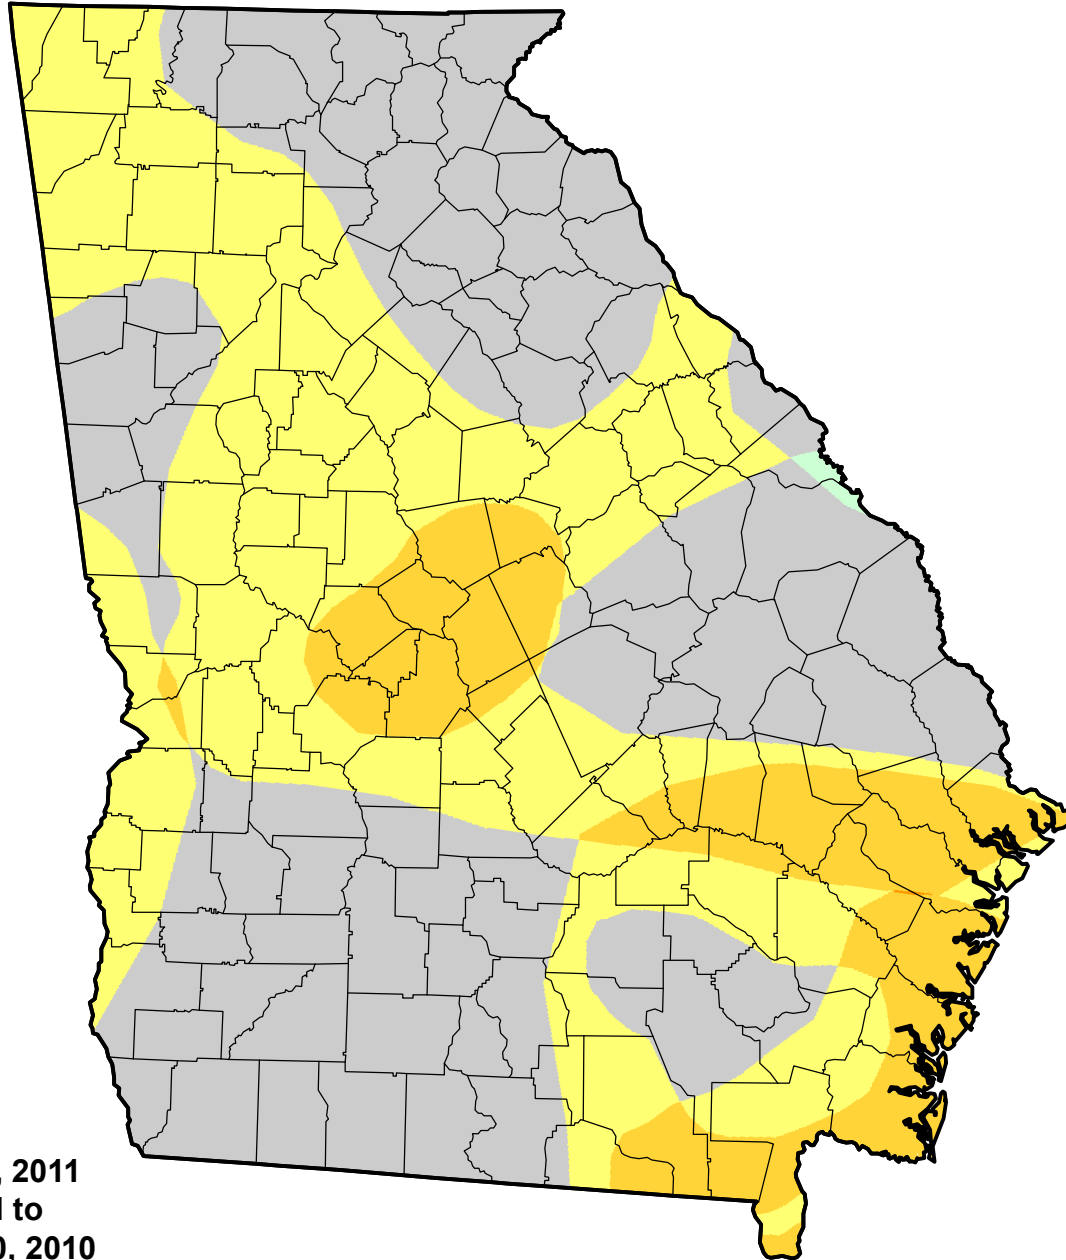

# U.S. Drought Monitor Class Change - Georgia

## Start of Water Year

February 15, 2011  
compared to  
September 30, 2010

[droughtmonitor.unl.edu](http://droughtmonitor.unl.edu)