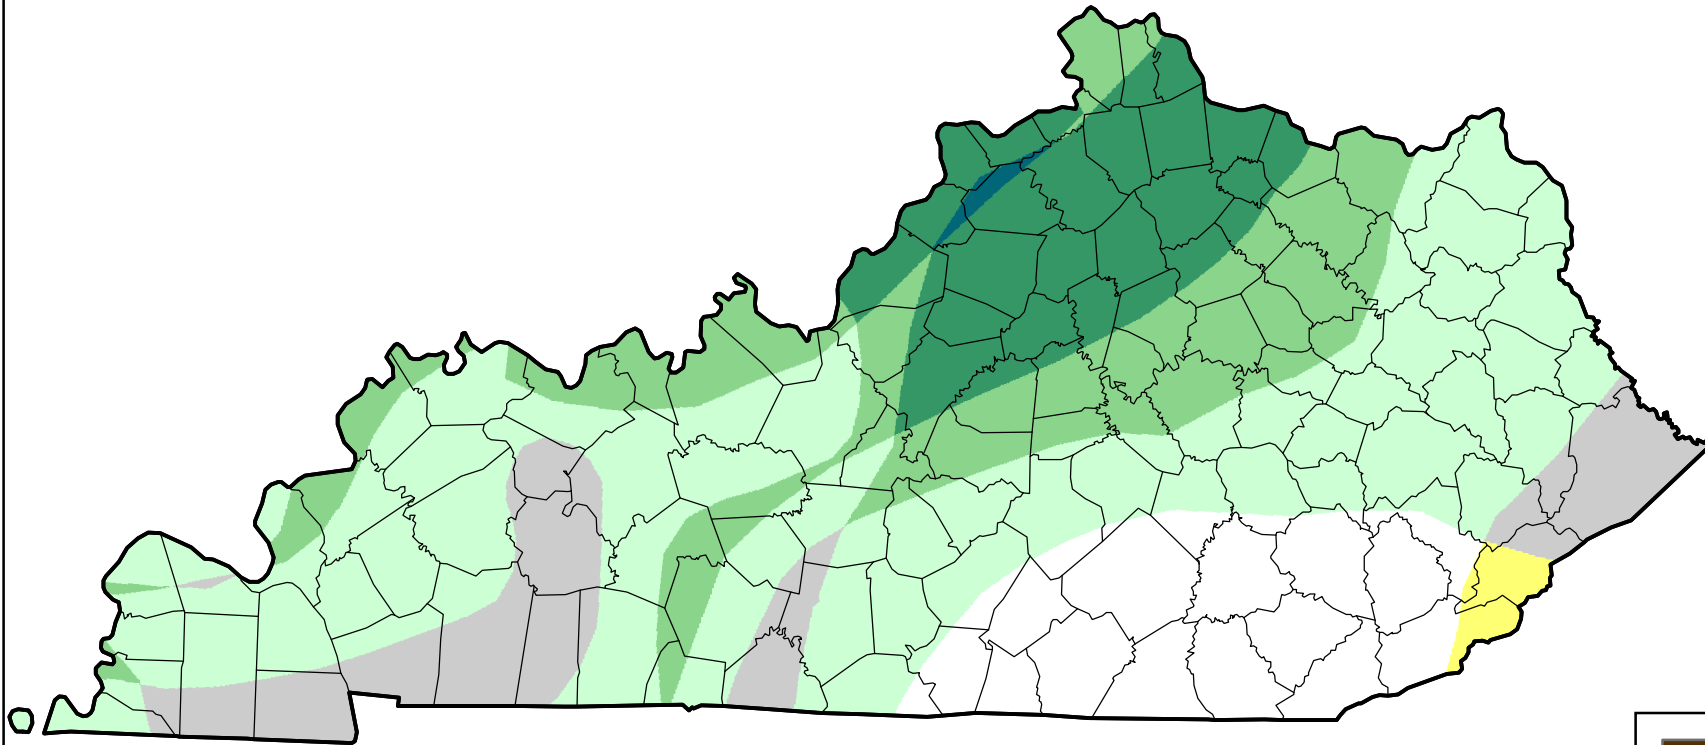

# U.S. Drought Monitor Class Change - Kentucky

## 13 Week

February 15, 2011  
compared to  
November 18, 2010

[droughtmonitor.unl.edu](http://droughtmonitor.unl.edu)