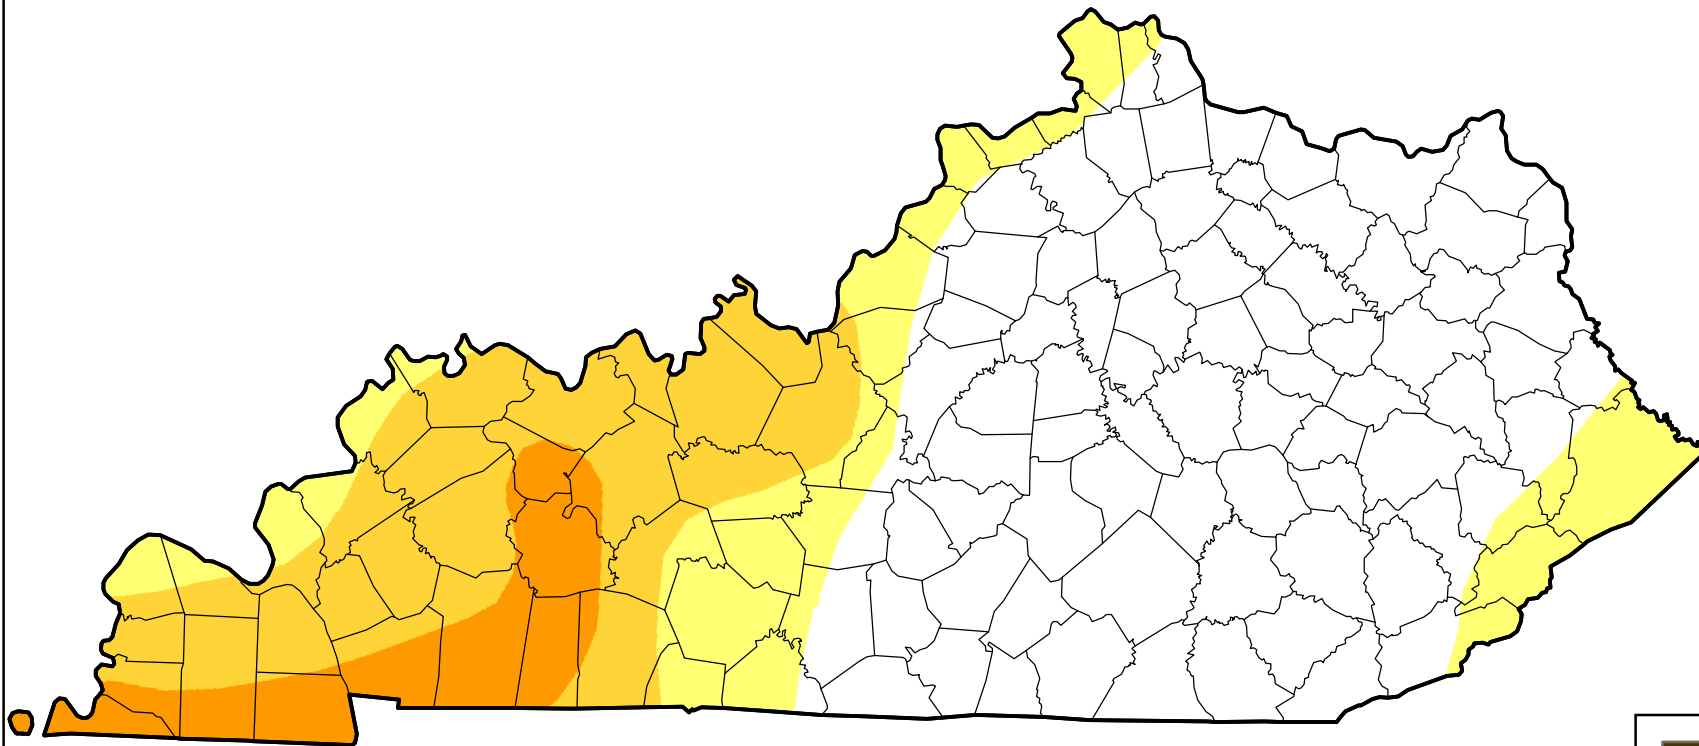

U.S. Drought Monitor Class Change - Kentucky

52 Week

February 15, 2011
compared to
February 18, 2010

droughtmonitor.unl.edu

-  5 Class Degradation
-  4 Class Degradation
-  3 Class Degradation
-  2 Class Degradation
-  1 Class Degradation
-  No Change
-  1 Class Improvement
-  2 Class Improvement
-  3 Class Improvement
-  4 Class Improvement
-  5 Class Improvement