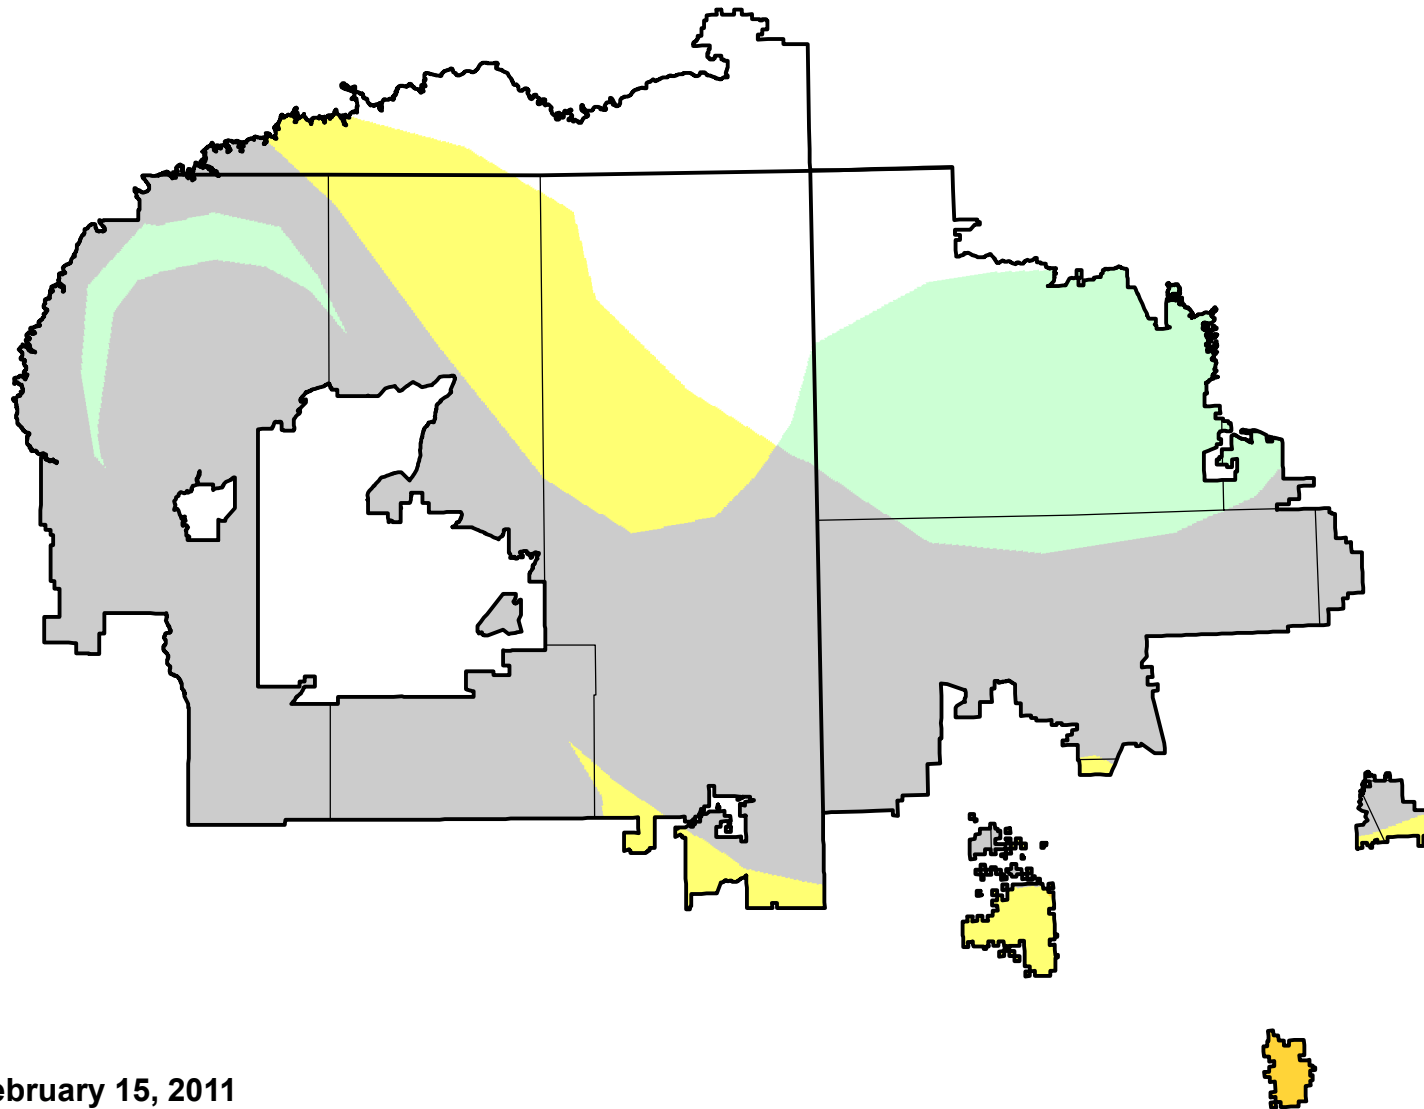

U.S. Drought Monitor Class Change - Navajo

13 Week

February 15, 2011
compared to
November 18, 2010

droughtmonitor.unl.edu

- | | |
|---|---------------------|
|  | 5 Class Degradation |
|  | 4 Class Degradation |
|  | 3 Class Degradation |
|  | 2 Class Degradation |
|  | 1 Class Degradation |
|  | No Change |
|  | 1 Class Improvement |
|  | 2 Class Improvement |
|  | 3 Class Improvement |
|  | 4 Class Improvement |
|  | 5 Class Improvement |