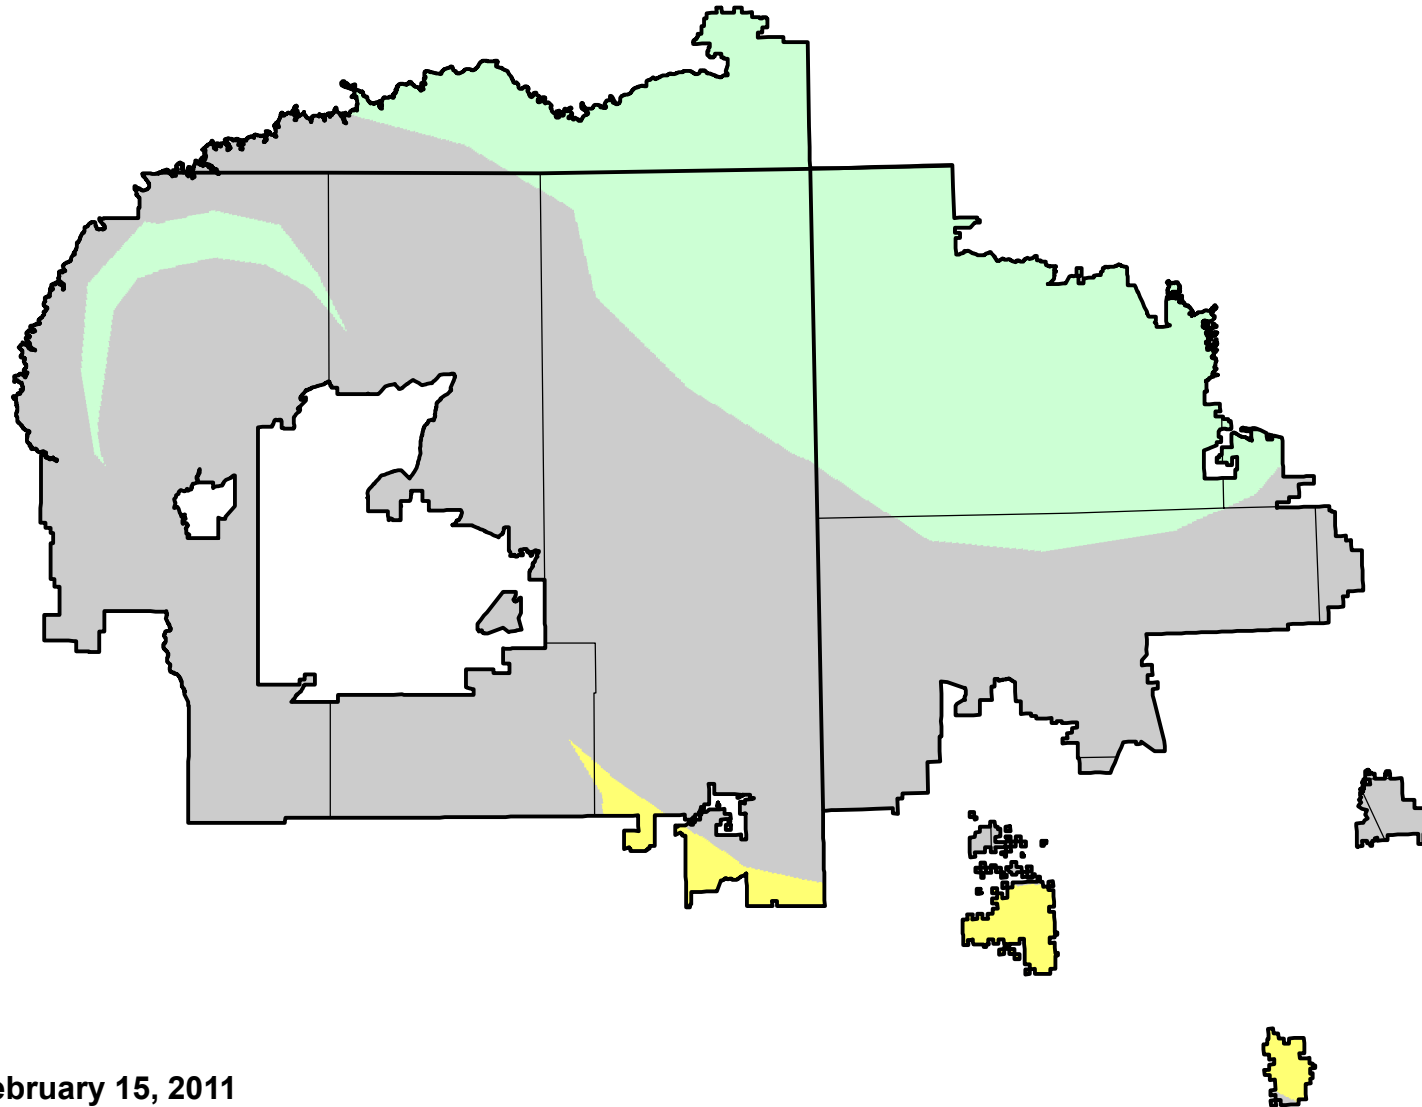

# U.S. Drought Monitor Class Change - Navajo

## 8 Week

February 15, 2011  
compared to  
December 23, 2010

[droughtmonitor.unl.edu](http://droughtmonitor.unl.edu)

- |   |                     |
|---|---------------------|
|  | 5 Class Degradation |
|  | 4 Class Degradation |
|  | 3 Class Degradation |
|  | 2 Class Degradation |
|  | 1 Class Degradation |
|  | No Change           |
|  | 1 Class Improvement |
|  | 2 Class Improvement |
|  | 3 Class Improvement |
|  | 4 Class Improvement |
|  | 5 Class Improvement |