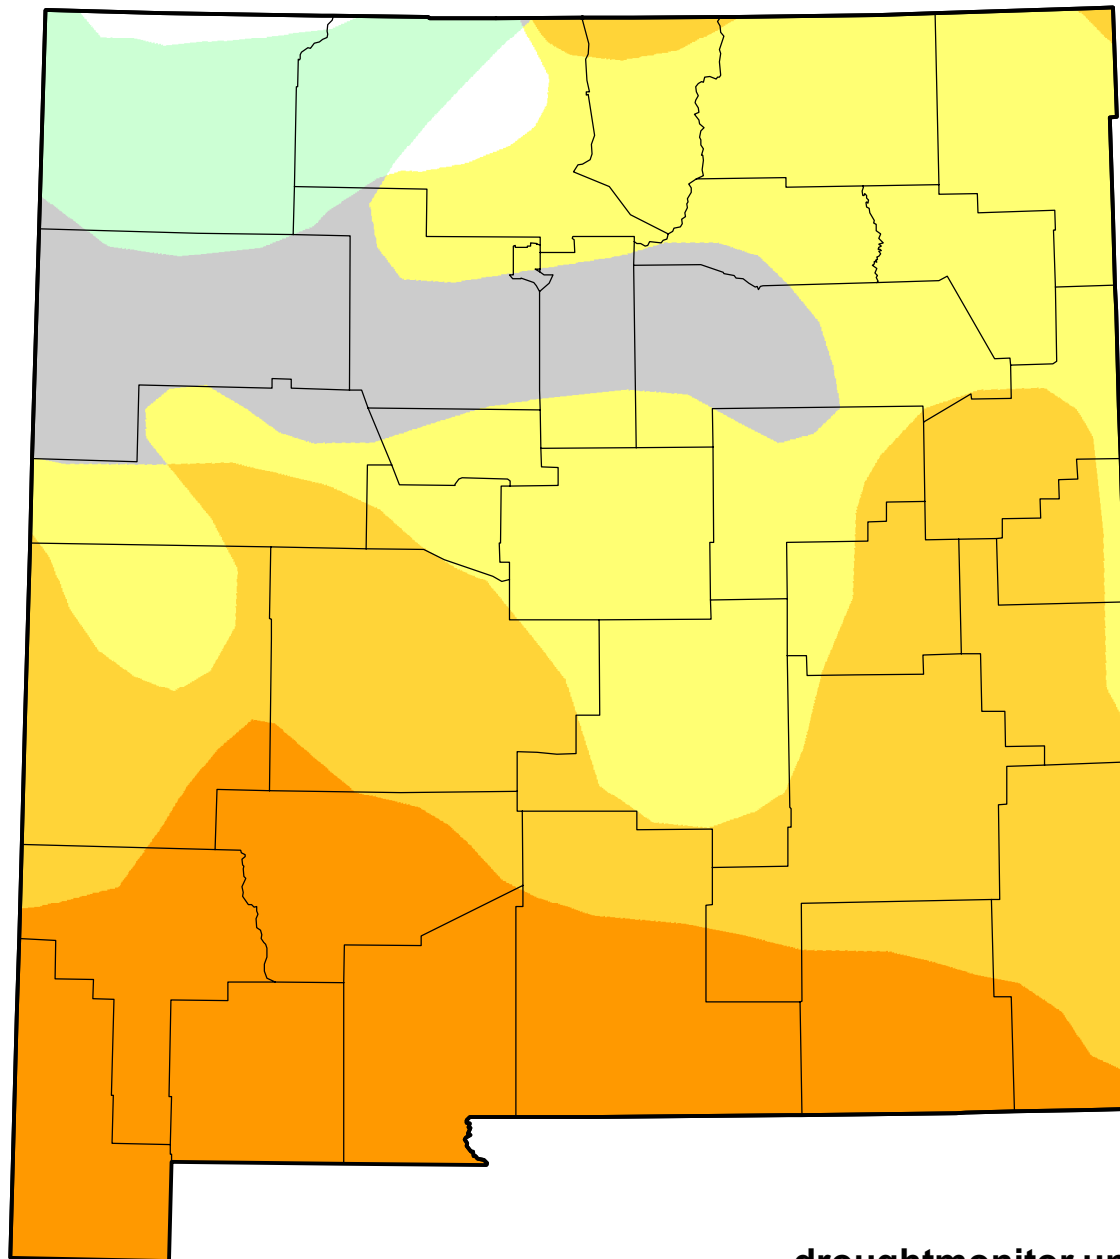

U.S. Drought Monitor Class Change - New Mexico

26 Week

February 15, 2011
compared to
August 19, 2010

droughtmonitor.unl.edu

- 5 Class Degradation
- 4 Class Degradation
- 3 Class Degradation
- 2 Class Degradation
- 1 Class Degradation
- No Change
- 1 Class Improvement
- 2 Class Improvement
- 3 Class Improvement
- 4 Class Improvement
- 5 Class Improvement