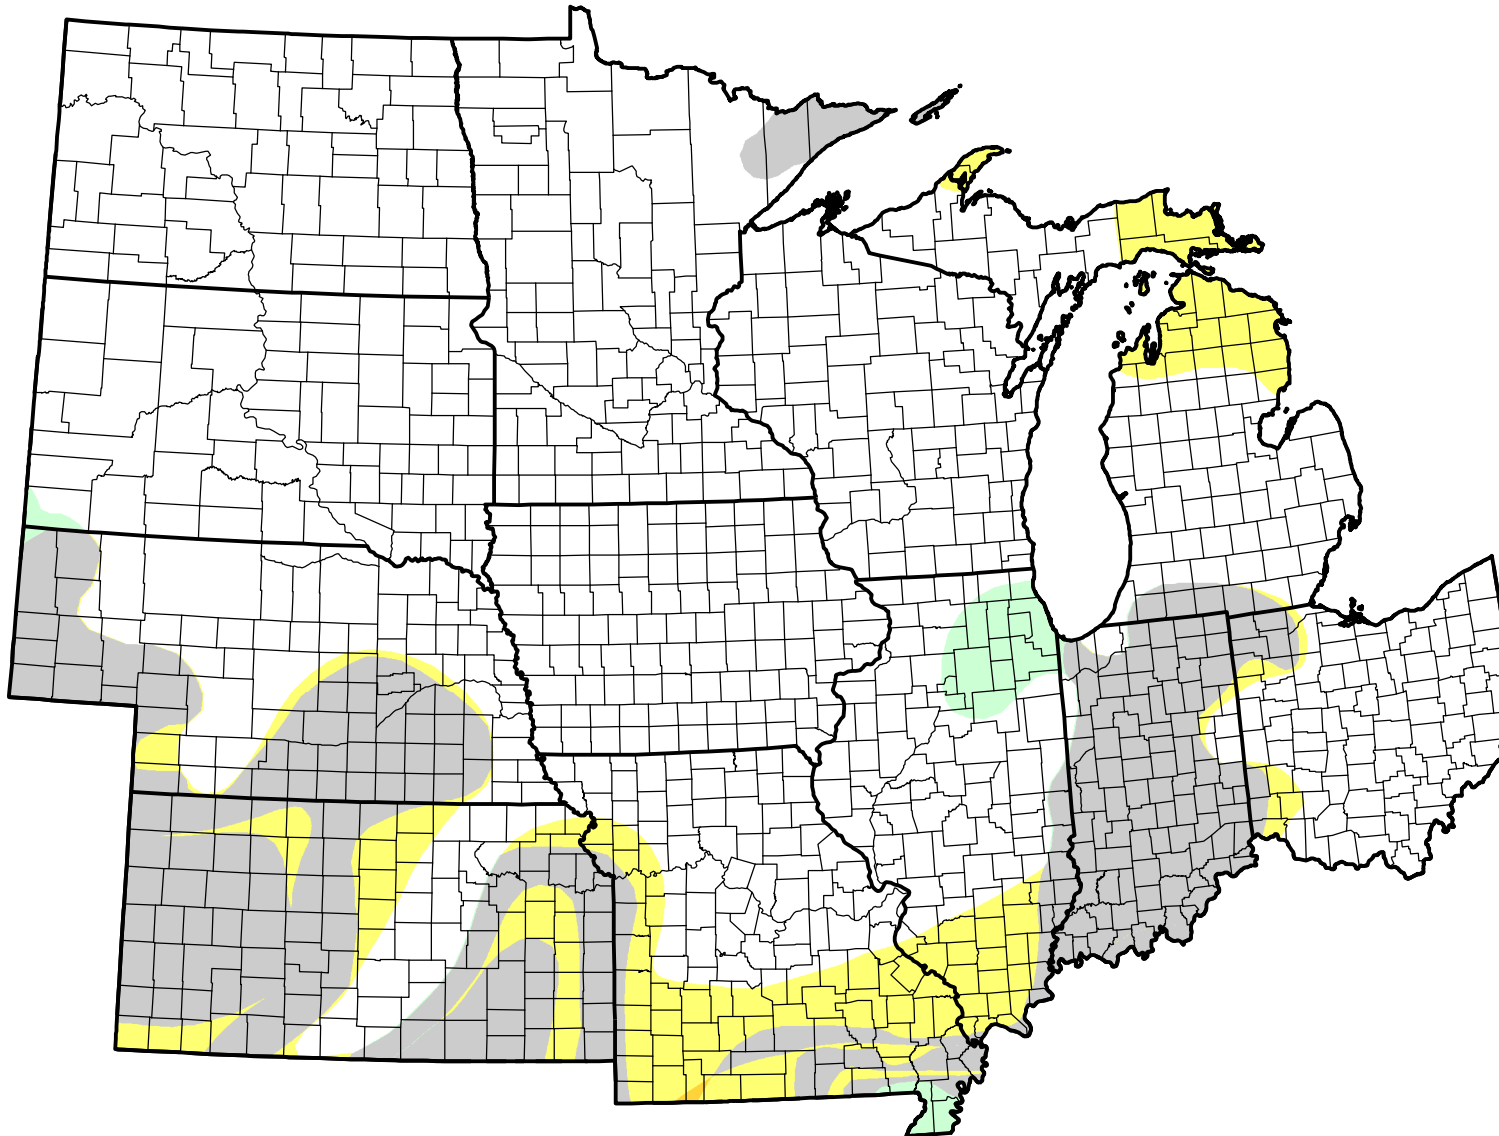

U.S. Drought Monitor Class Change - U2U North Central States

8 Week

February 15, 2011
compared to
December 23, 2010

droughtmonitor.unl.edu

-  5 Class Degradation
-  4 Class Degradation
-  3 Class Degradation
-  2 Class Degradation
-  1 Class Degradation
-  No Change
-  1 Class Improvement
-  2 Class Improvement
-  3 Class Improvement
-  4 Class Improvement
-  5 Class Improvement