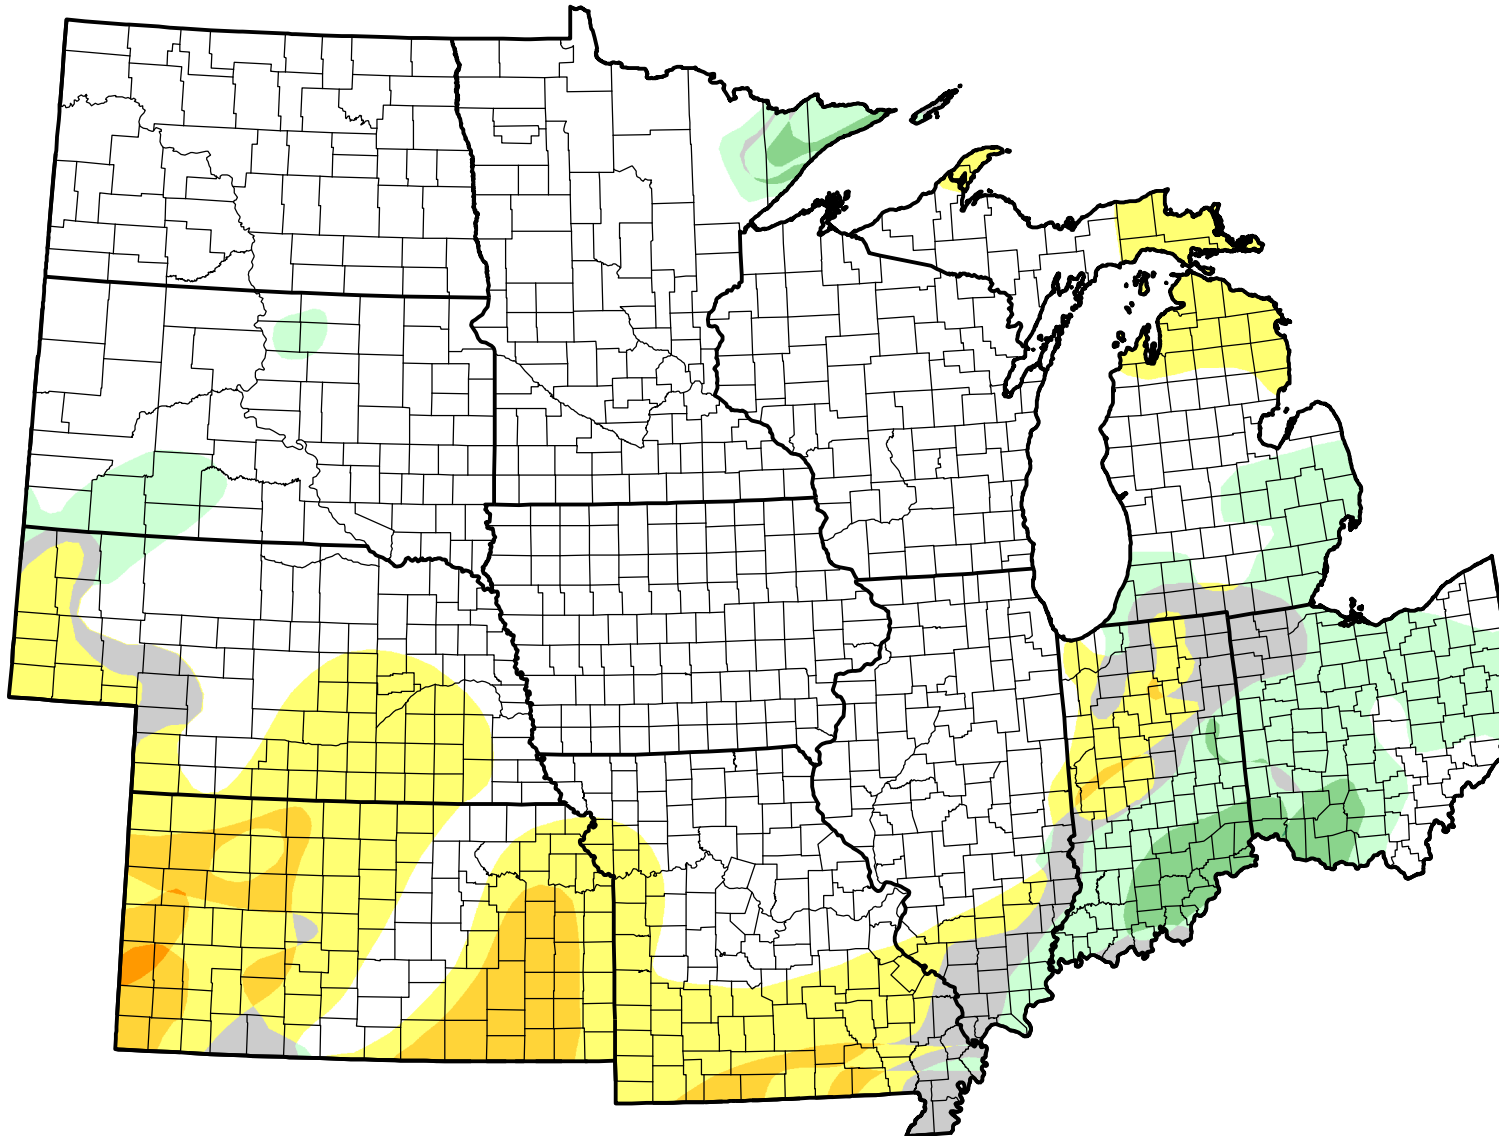

# U.S. Drought Monitor Class Change - U2U North Central States

Start of Water Year

February 15, 2011  
compared to  
September 30, 2010

[droughtmonitor.unl.edu](http://droughtmonitor.unl.edu)

- 5 Class Degradation
- 4 Class Degradation
- 3 Class Degradation
- 2 Class Degradation
- 1 Class Degradation
- No Change
- 1 Class Improvement
- 2 Class Improvement
- 3 Class Improvement
- 4 Class Improvement
- 5 Class Improvement