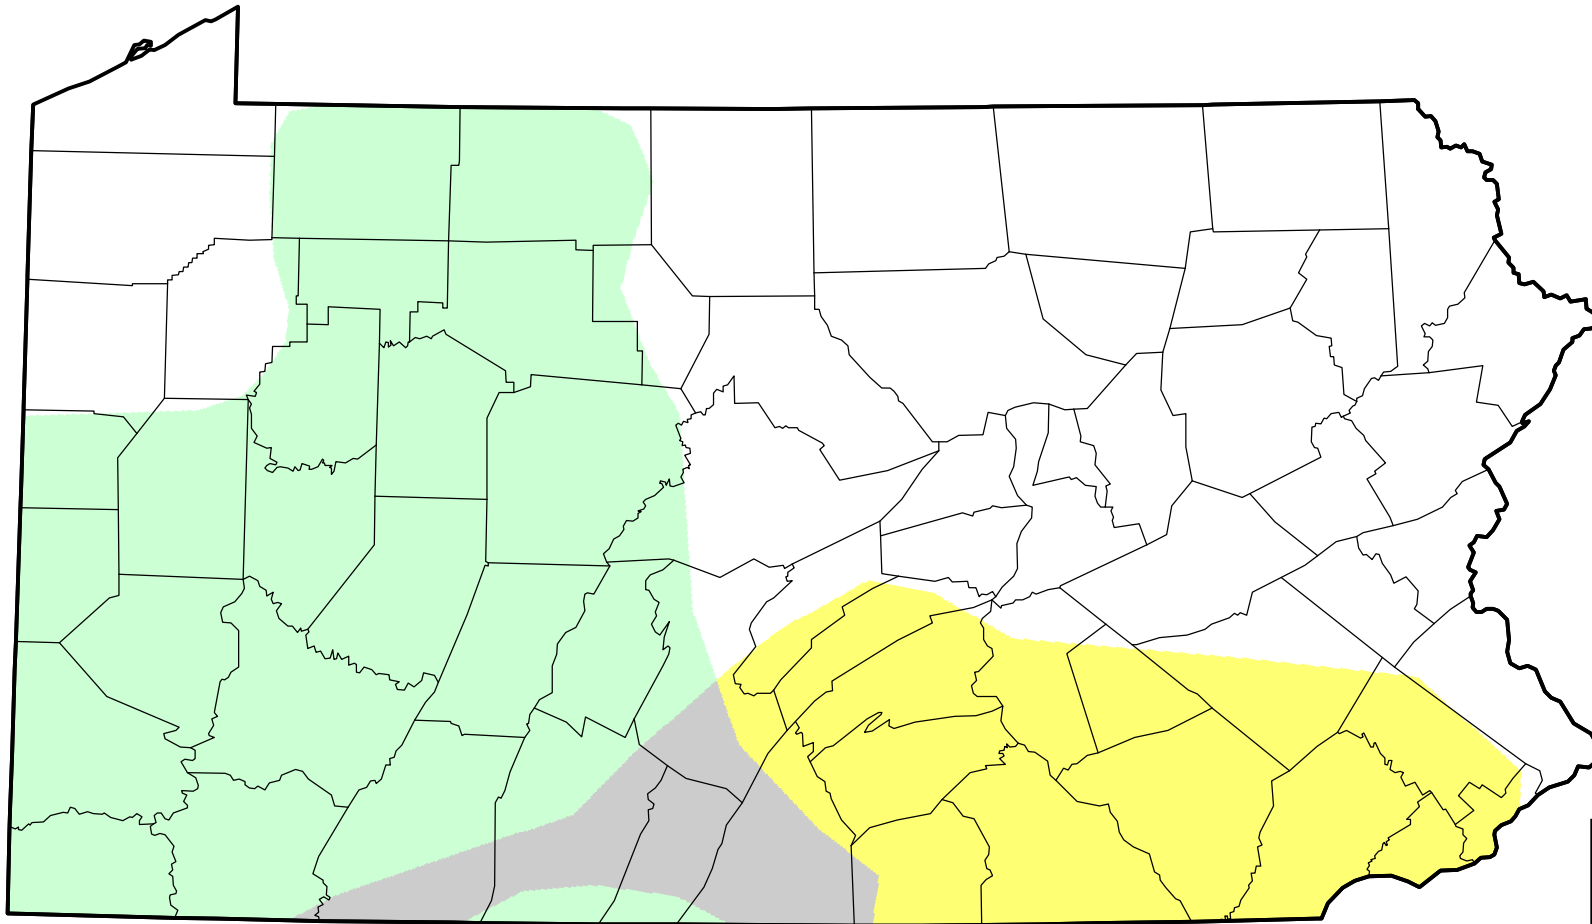

U.S. Drought Monitor Class Change - Pennsylvania 13 Week

February 15, 2011
compared to
November 18, 2010

droughtmonitor.unl.edu

-  5 Class Degradation
-  4 Class Degradation
-  3 Class Degradation
-  2 Class Degradation
-  1 Class Degradation
-  No Change
-  1 Class Improvement
-  2 Class Improvement
-  3 Class Improvement
-  4 Class Improvement
-  5 Class Improvement