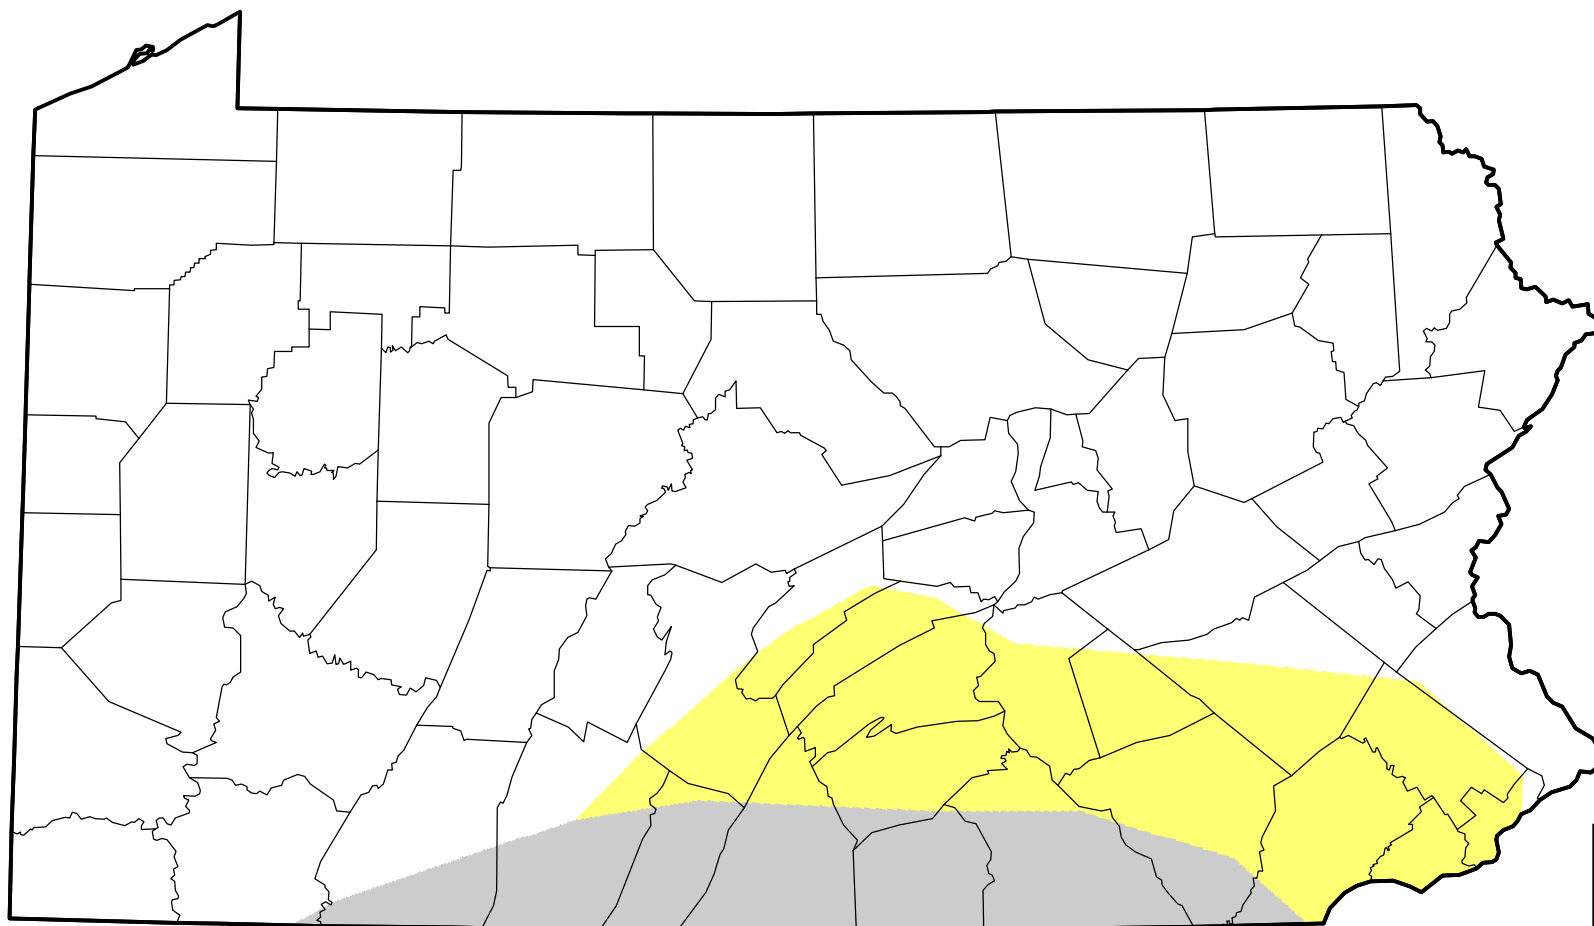

# U.S. Drought Monitor Class Change - Pennsylvania

## 4 Week

February 15, 2011  
compared to  
January 20, 2011

[droughtmonitor.unl.edu](http://droughtmonitor.unl.edu)

-  5 Class Degradation
-  4 Class Degradation
-  3 Class Degradation
-  2 Class Degradation
-  1 Class Degradation
-  No Change
-  1 Class Improvement
-  2 Class Improvement
-  3 Class Improvement
-  4 Class Improvement
-  5 Class Improvement