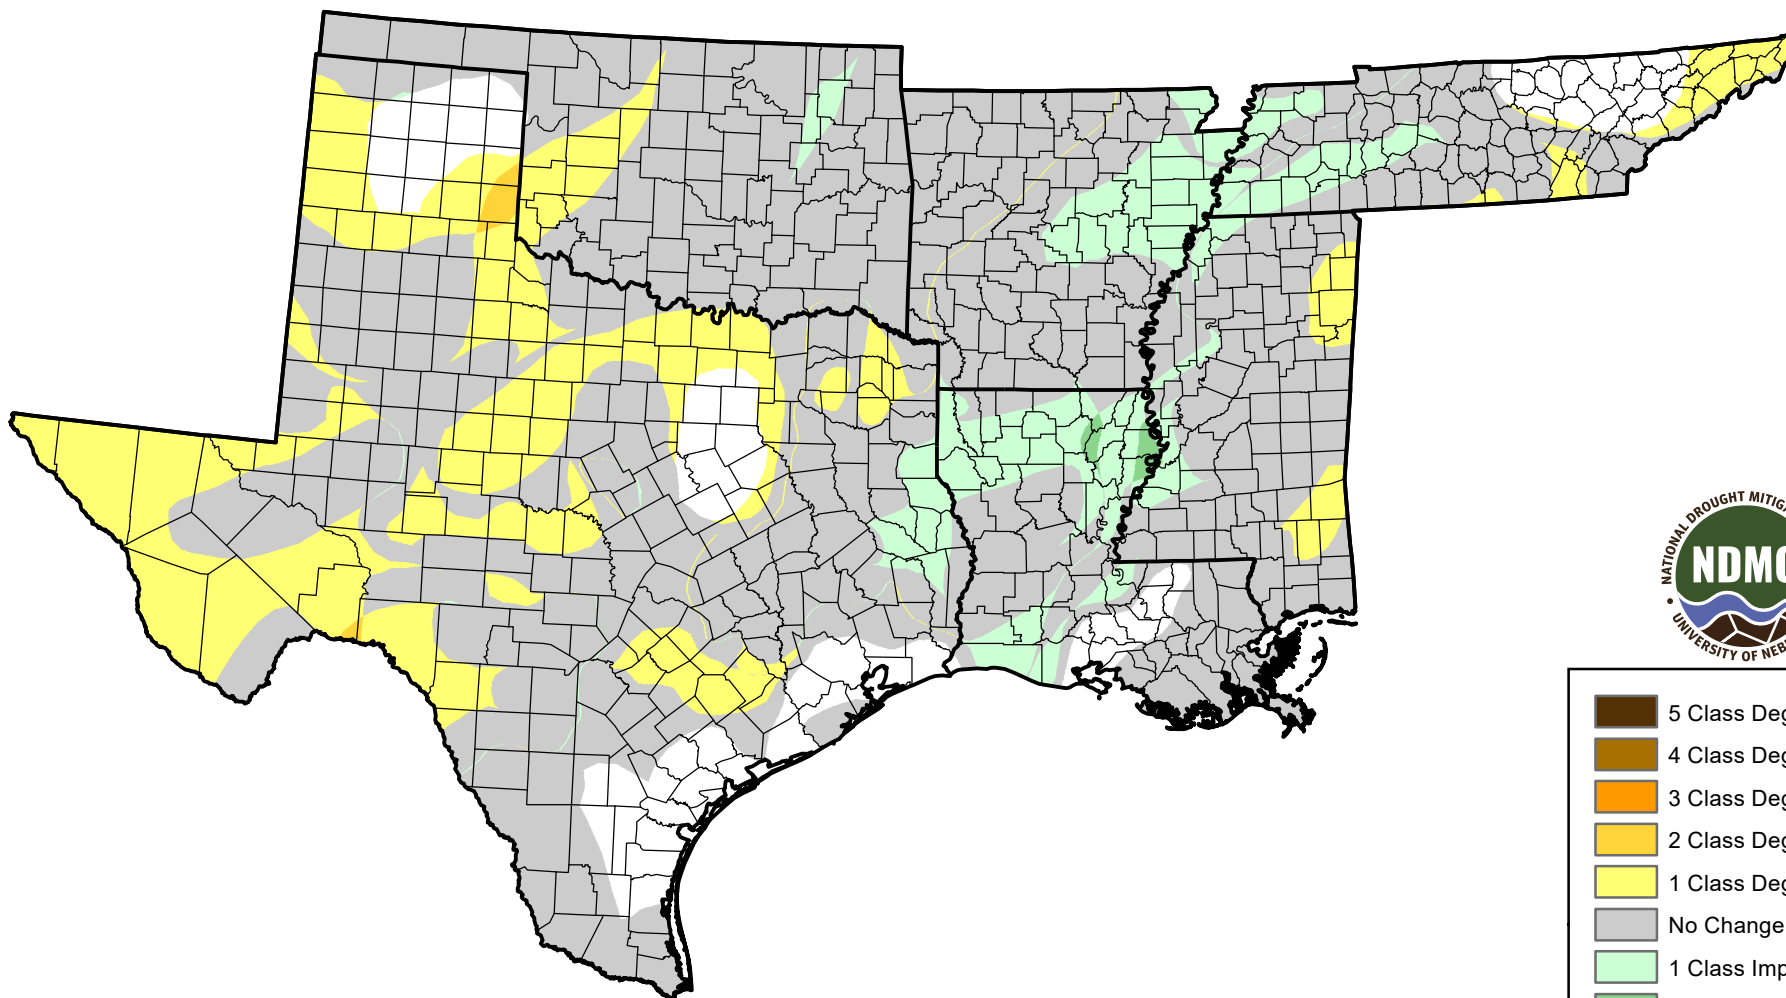

U.S. Drought Monitor Class Change - South

4 Week

February 15, 2011
compared to
January 20, 2011

droughtmonitor.unl.edu

-  5 Class Degradation
-  4 Class Degradation
-  3 Class Degradation
-  2 Class Degradation
-  1 Class Degradation
-  No Change
-  1 Class Improvement
-  2 Class Improvement
-  3 Class Improvement
-  4 Class Improvement
-  5 Class Improvement